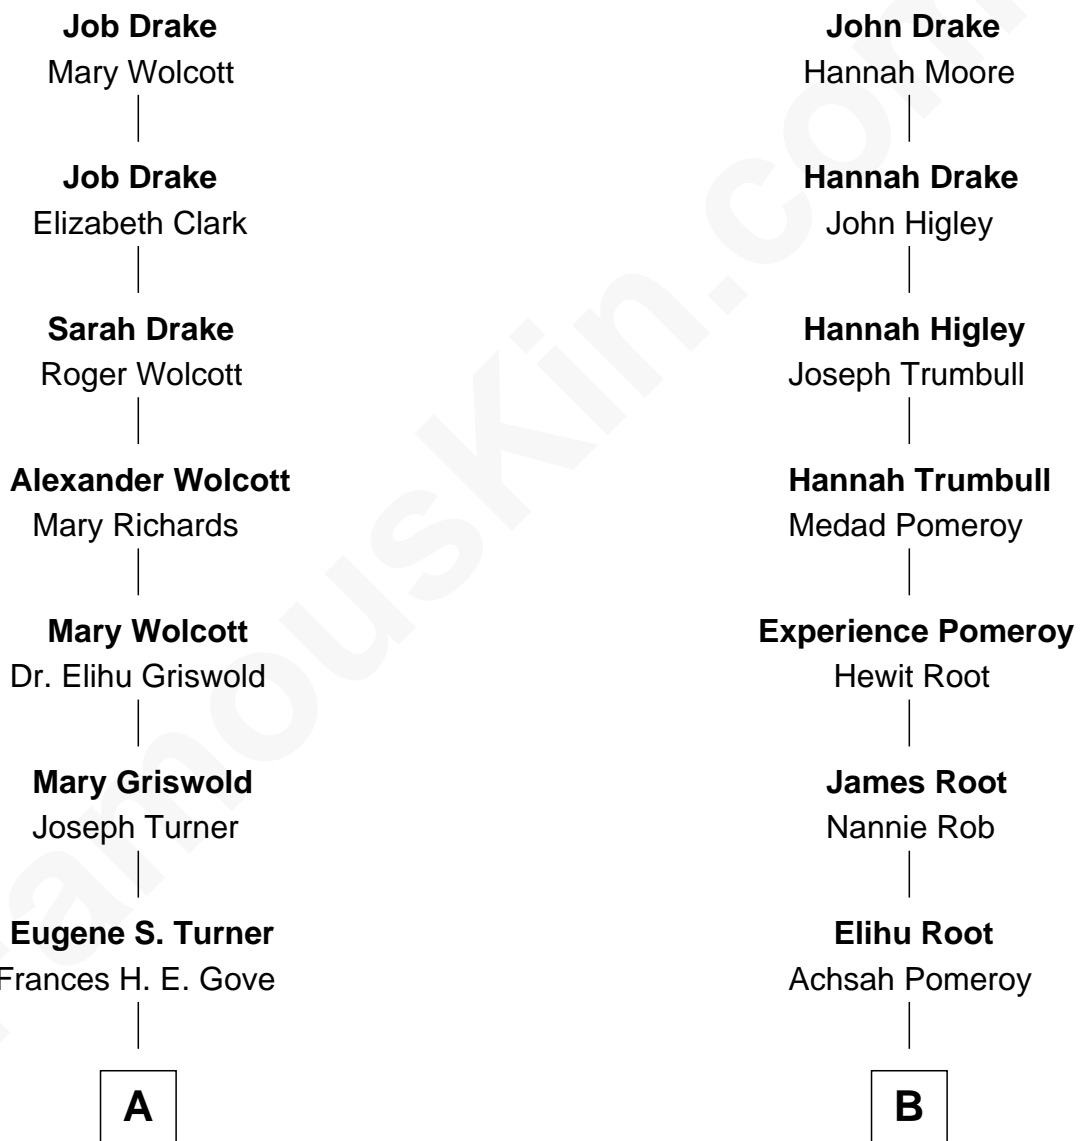

# FamousKin.com Relationship Chart of

**Ed Helms**

*TV and Movie Actor*

8th cousin 3 times removed of

**Elihu Root**

*38th U.S. Secretary of State*

**John Drake**  
Lettice Shakespeare

**A**

**Ione Turner**  
Walter Harold Wright

**Inez Emeline Wright**  
George Pullen Jackson

**Frances Helen Jackson**  
Fitzgerald Sale Parker

**Pamela Ann Parker**  
John A. Helms

**Ed Helms**  
*TV and Movie Actor*

**B**

**Oren Root**  
Nancy Whitney Buttrick

**Elihu Root**  
*38th U.S. Secretary of State*