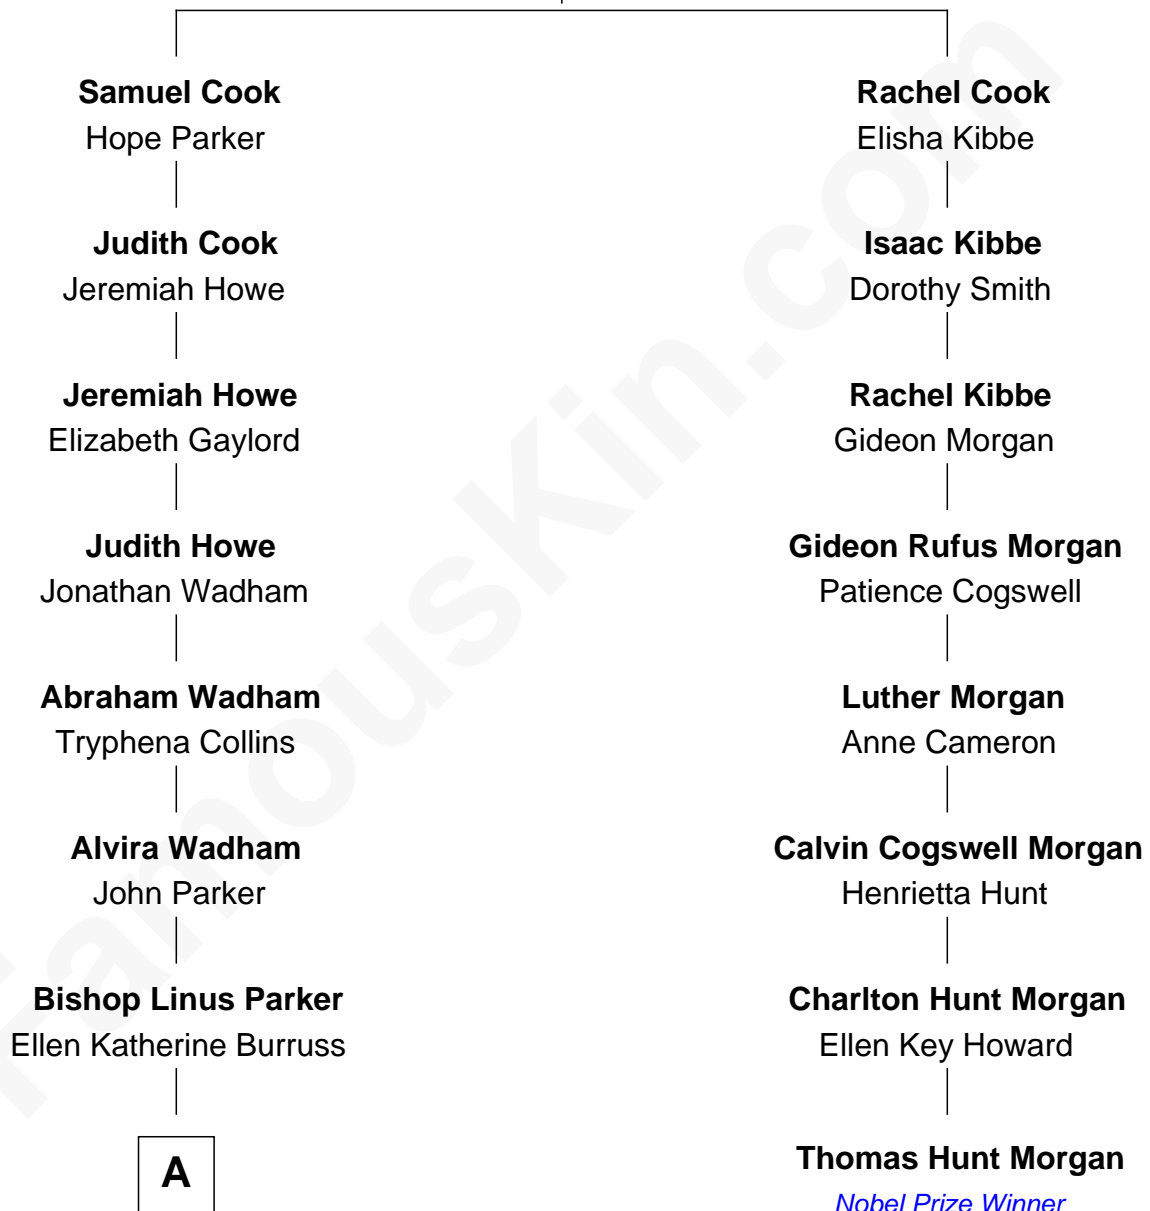

FamousKin.com

Relationship Chart of

Ed Helms

TV and Movie Actor

7th cousin 3 times removed of

Thomas Hunt Morgan

Nobel Prize Winner in Physiology or Medicine

Henry Cook
Judith Birdsall

A

—
Fitzgerald Sale Parker

Lucy Irvine Paxton

—
Fitzgerald Sale Parker

Frances Helen Jackson

—
Pamela Ann Parker

John A. Helms

—
Ed Helms