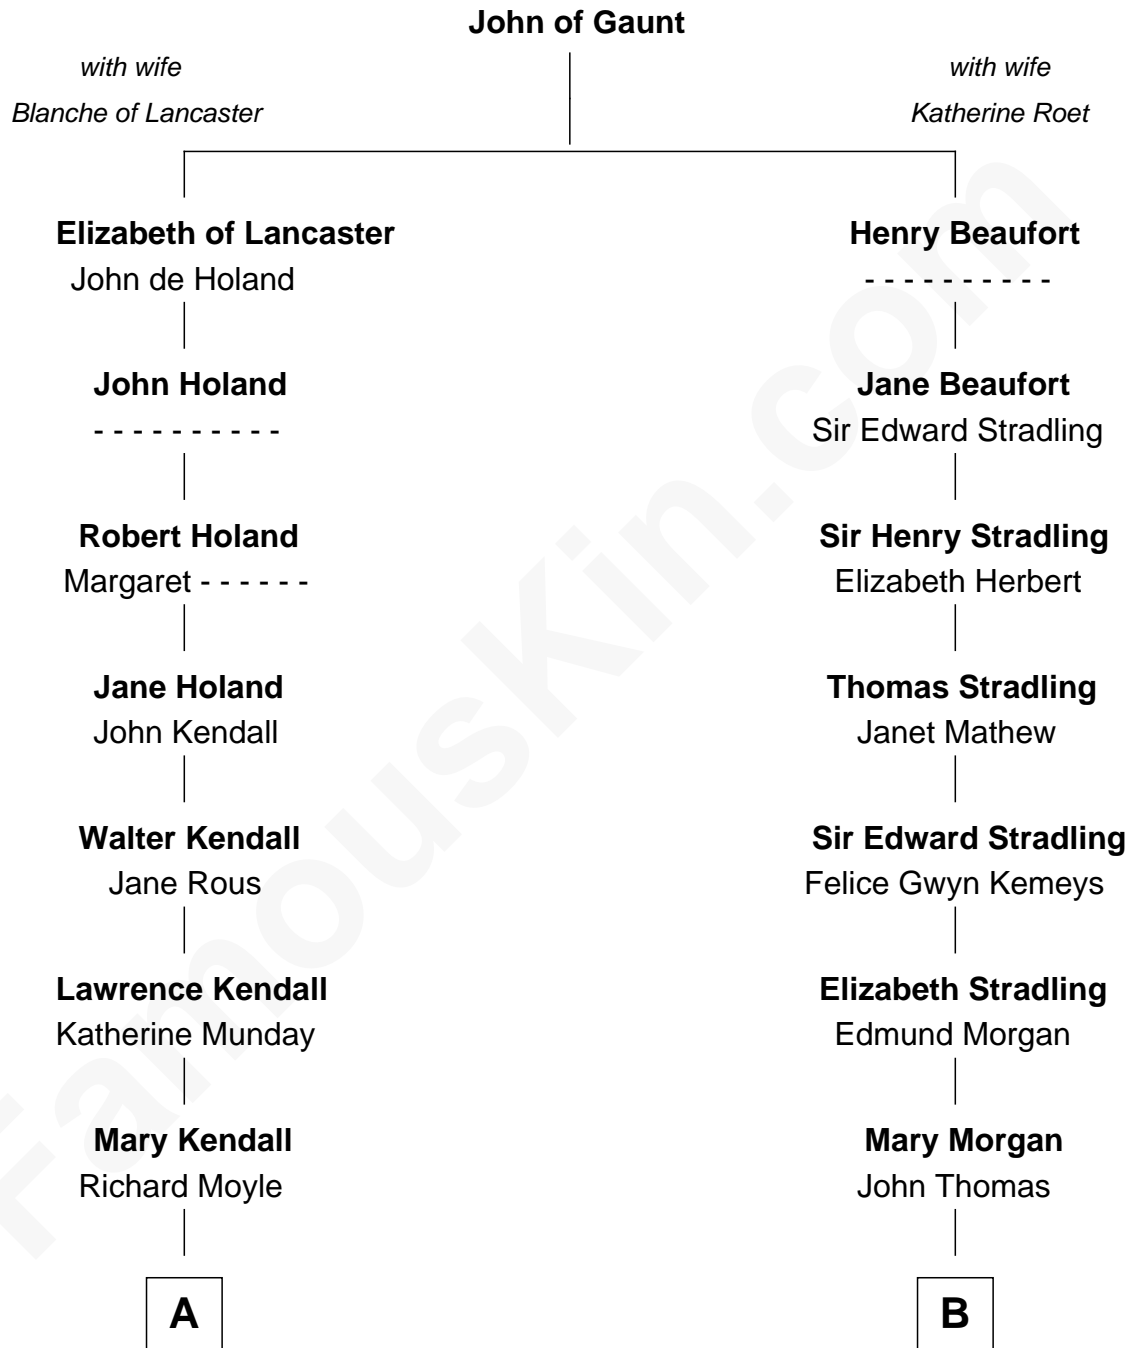

FamousKin.com Relationship Chart of

Ed Helms

TV and Movie Actor

20th cousin of

Sally Ride

1st American Woman in Space

C

Inez Emeline Wright
George Pullen Jackson

Frances Helen Jackson
Fitzgerald Sale Parker

Pamela Ann Parker
John A. Helms

Ed Helms
TV and Movie Actor

D

Charles Everroad Richardson
Blanche Gibson

Jennie Mae Richardson
Thomas Vernam Ride

Dale Burdell Ride
Carol Joyce Anderson

Sally Ride
1st American Woman in Space