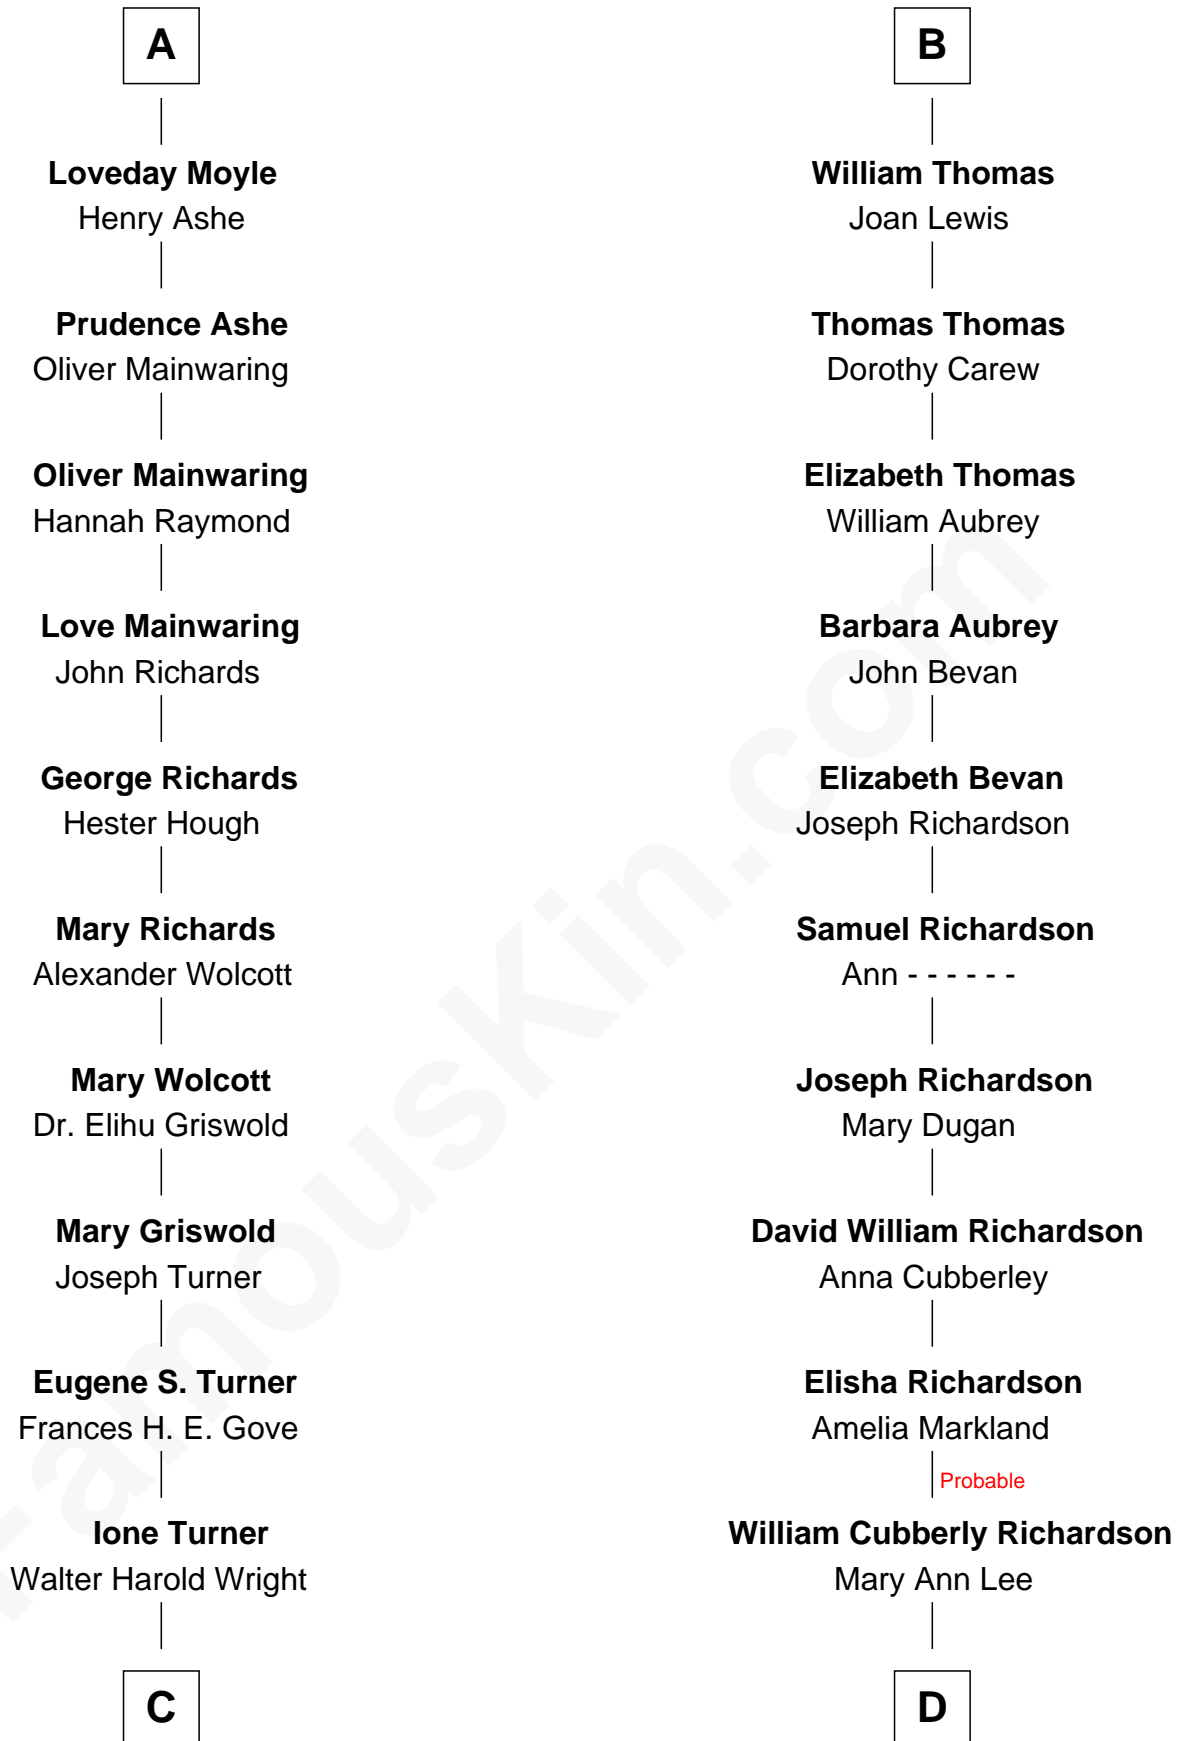

FamousKin.com Relationship Chart of

Ed Helms

TV and Movie Actor

20th cousin of

Sally Ride

1st American Woman in Space

C

Inez Emeline Wright
George Pullen Jackson

Frances Helen Jackson
Fitzgerald Sale Parker

Pamela Ann Parker
John A. Helms

Ed Helms
TV and Movie Actor

D

Charles Everroad Richardson
Blanche Gibson

Jennie Mae Richardson
Thomas Vernam Ride

Dale Burdell Ride
Carol Joyce Anderson

Sally Ride
1st American Woman in Space