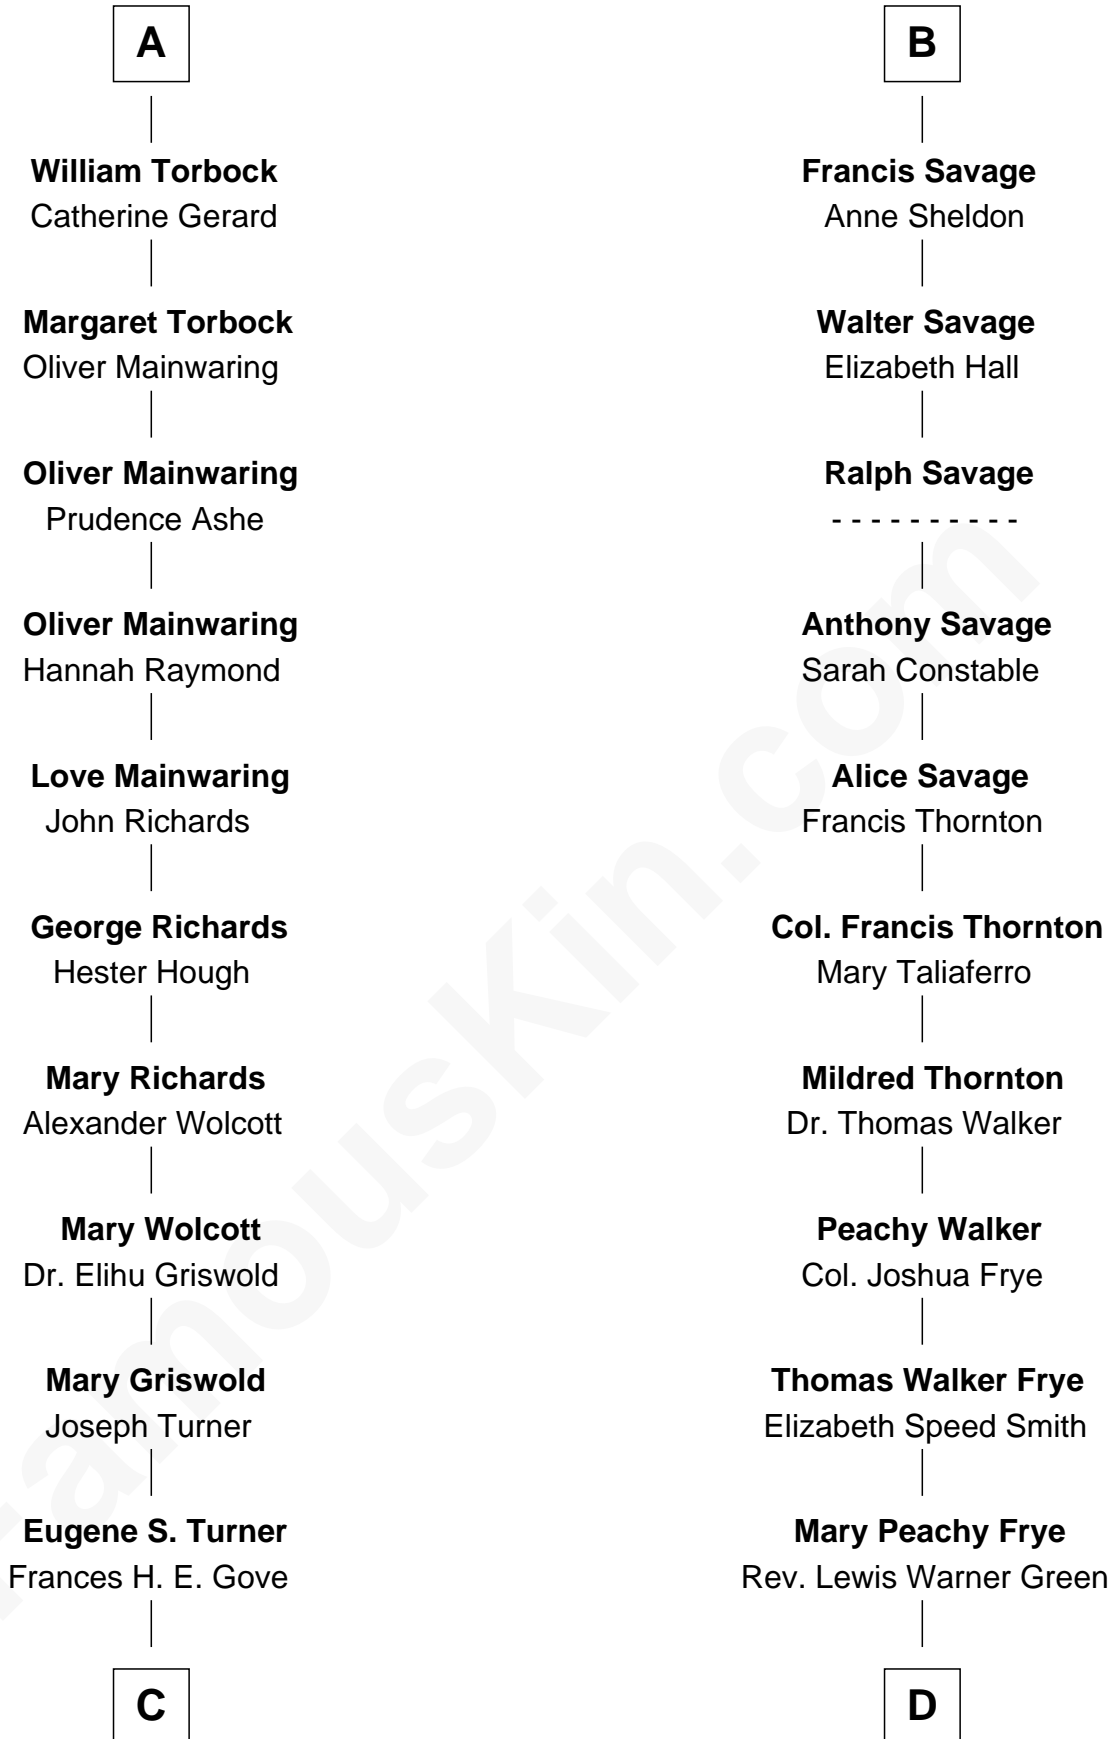

FamousKin.com

Relationship Chart of

Ed Helms

TV and Movie Actor

20th cousin 1 time removed of

Adlai Stevenson III

U.S. Senator from Illinois

Bartholomew de Badlesmere

Sir Thomas Stanley

Sir John Stanley

Elizabeth Weever

Margery Stanley

Sir William Torbock

Thomas Torbock

Elizabeth Moore

A

Elizabeth de Badlesmere

Sir William de Bohun

Elizabeth de Bohun

Sir Richard Fitzalan

Elizabeth Fitzalan

Sir Robert Goushill

Joan Goushill

Sir Thomas Stanley

Katherine Stanley

Sir John Savage

Sir Christopher Savage

Anne Stanley

Sir Christopher Savage

Anne Lygon

B

C