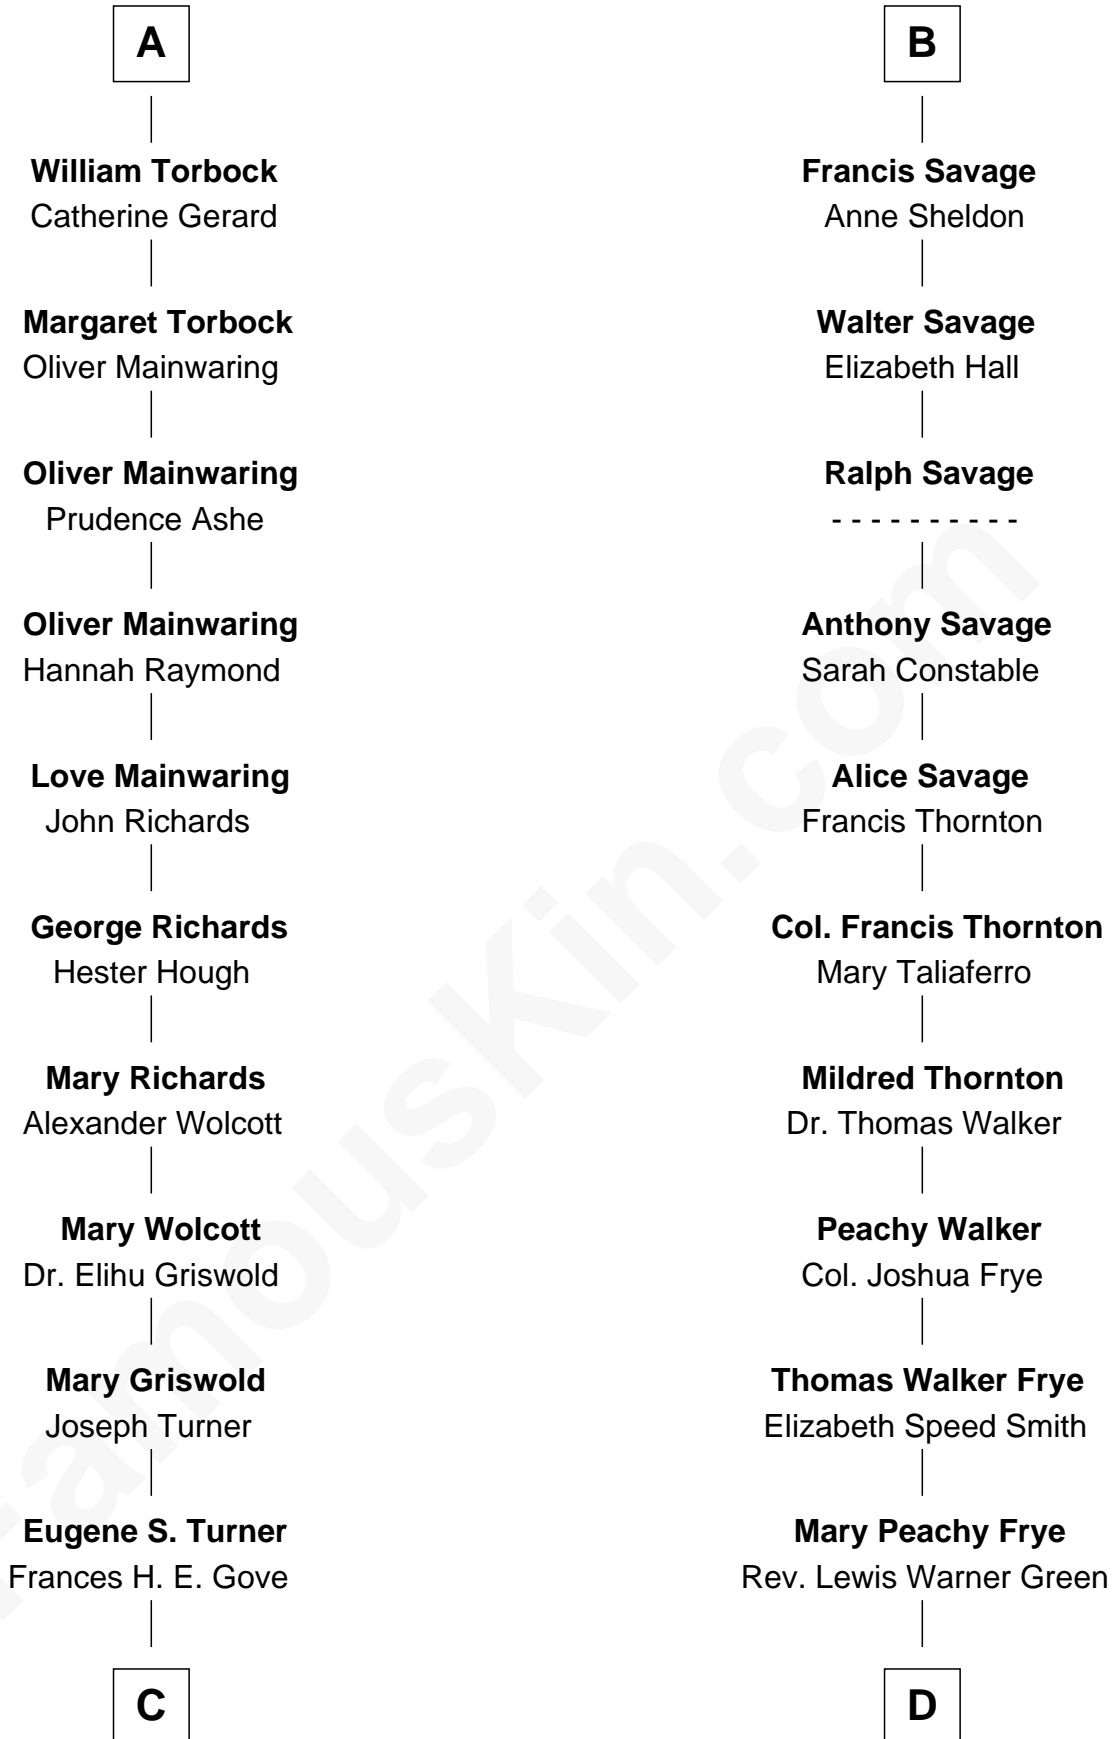

FamousKin.com

Relationship Chart of

Ed Helms

TV and Movie Actor

20th cousin 1 time removed of

Adlai Stevenson III

U.S. Senator from Illinois

Edmund Fitzalan

Alice de Warenne

Richard Fitzalan
Eleanor Plantagenet

Sir Richard Fitzalan
Elizabeth de Bohun

Elizabeth Fitzalan
Sir Robert Goushill

Joan Goushill
Sir Thomas Stanley

Sir John Stanley
Elizabeth Weever

Margery Stanley
Sir William Torbock

Thomas Torbock
Elizabeth Moore

A

Richard Fitzalan
Eleanor Plantagenet

Sir Richard Fitzalan
Elizabeth de Bohun

Elizabeth Fitzalan
Sir Robert Goushill

Joan Goushill
Sir Thomas Stanley

Katherine Stanley
Sir John Savage

Sir Christopher Savage
Anne Stanley

Sir Christopher Savage
Anne Lygon

B

C

Ione Turner
Walter Harold Wright

Inez Emeline Wright
George Pullen Jackson

Frances Helen Jackson
Fitzgerald Sale Parker

Pamela Ann Parker
John A. Helms