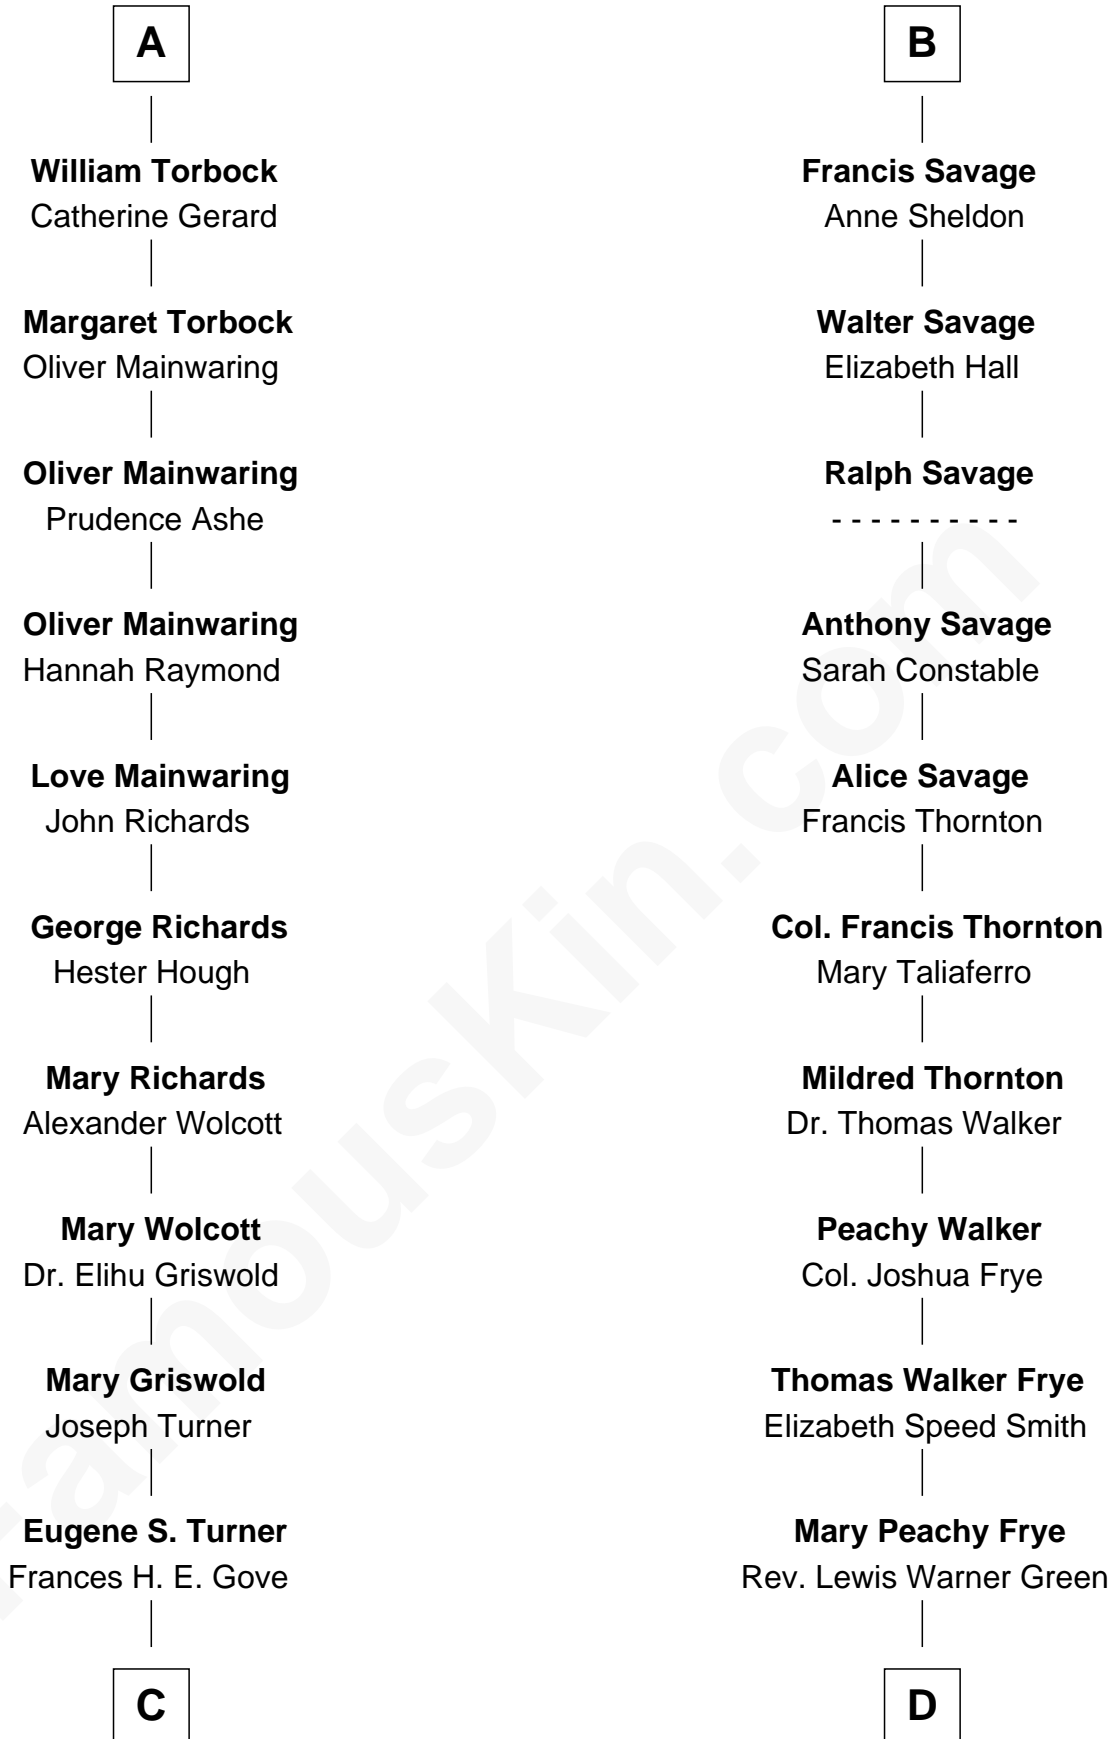

FamousKin.com Relationship Chart of

Ed Helms

TV and Movie Actor

20th cousin 1 time removed of

Adlai Stevenson III

U.S. Senator from Illinois

Hugh de Mascy

Alice de Mascy
William de Stanley

Sir John de Stanley
Isabel Lathom

John de Stanley
Isabel Haryngton

Sir Thomas Stanley
Joan Goushill

Sir John Stanley
Elizabeth Weever

Margery Stanley
Sir William Torbock

Thomas Torbock
Elizabeth Moore

A

Alice de Mascy
William de Stanley

Sir John de Stanley
Isabel Lathom

John de Stanley
Isabel Haryngton

Sir Thomas Stanley
Joan Goushill

Katherine Stanley
Sir John Savage

Sir Christopher Savage
Anne Stanley

Sir Christopher Savage
Anne Lygon

B

C

Ione Turner

Walter Harold Wright

Inez Emeline Wright

George Pullen Jackson

Frances Helen Jackson

Fitzgerald Sale Parker

Pamela Ann Parker

John A. Helms