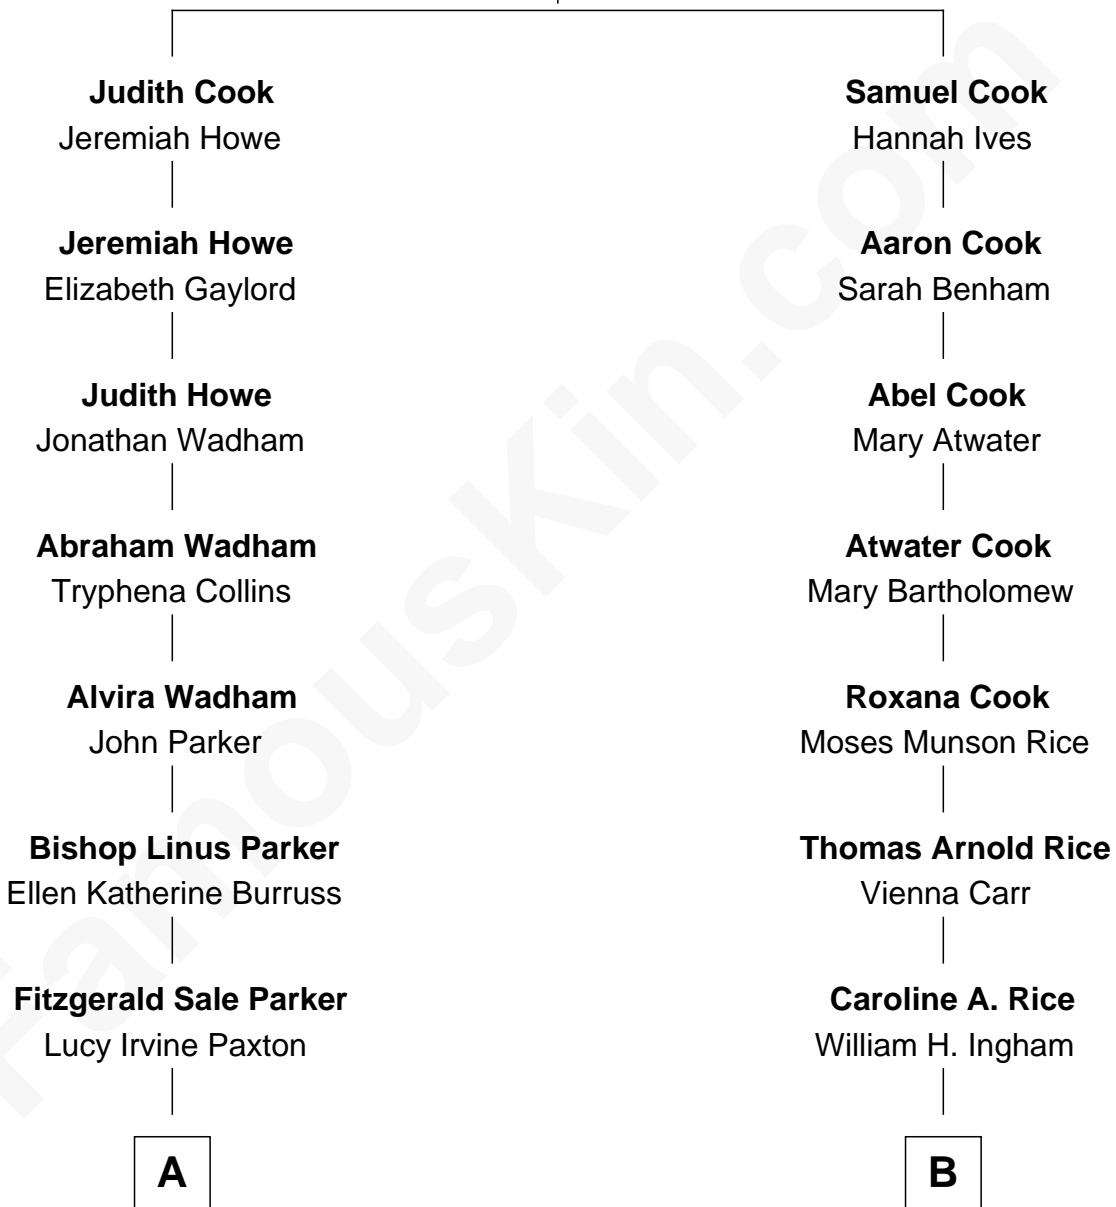

FamousKin.com Relationship Chart of

Ed Helms

TV and Movie Actor

9th cousin of

Charlie Munger

Vice-Chairman of Berkshire Hathaway

Samuel Cook

Hope Parker

A

Fitzgerald Sale Parker
Frances Helen Jackson

Pamela Ann Parker
John A. Helms

Ed Helms
TV and Movie Actor

B

Helen Vienna Ingham
Charles W. Russell

Florence V. Russell
Alfred Case Munger

Charlie Munger
Vice-Chairman of Berkshire Hathaway