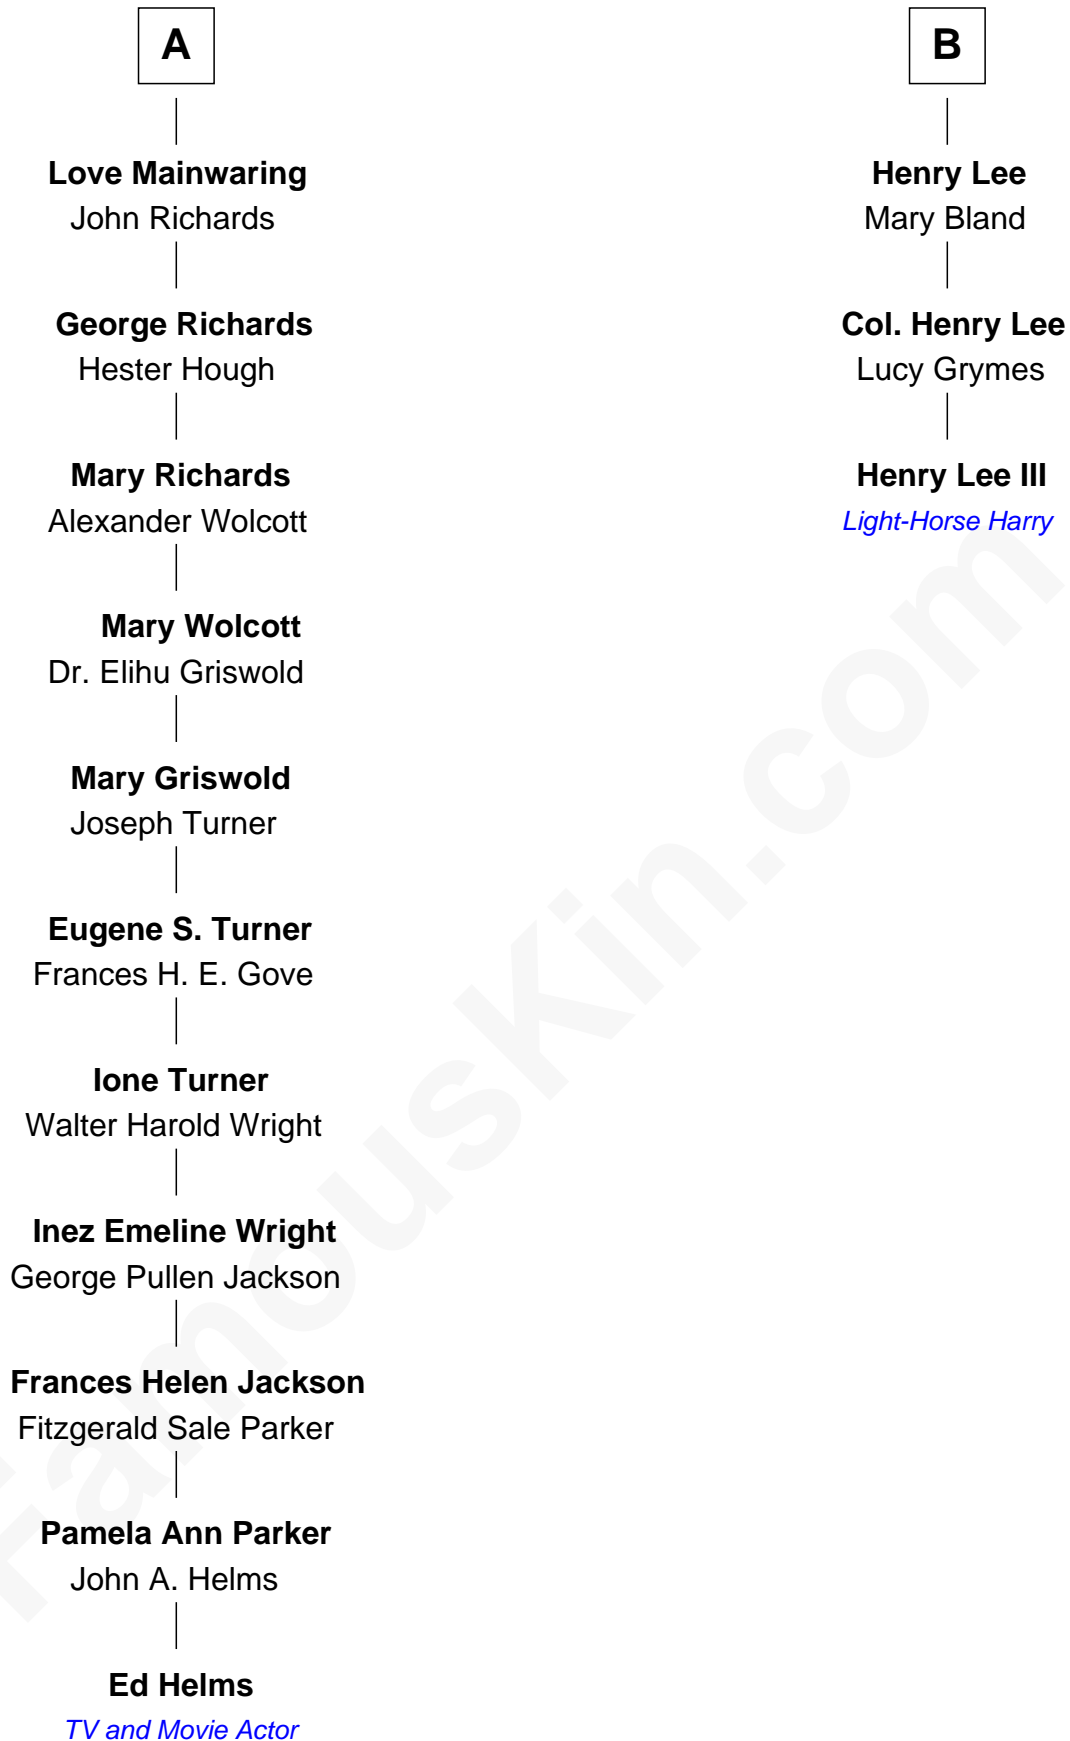

FamousKin.com Relationship Chart of

Ed Helms

TV and Movie Actor

9th cousin 8 times removed of

Henry Lee III

9th Governor of Virginia

Sir John Savage

Katherine Stanley

Margaret Savage
Sir Edmund Trafford

Margery Trafford
Sir Thomas Gerard

Sir Thomas Gerard
Jane Legh

Catherine Gerard
William Torbock

Margaret Torbock
Oliver Mainwaring

Oliver Mainwaring
Prudence Ashe

Oliver Mainwaring
Hannah Raymond

A

Dulcia Savage
Sir Henry Bold

Maud Bold
Thomas Gerard

Jennet Gerard
Richard Eltonhead

William Eltonhead
Anne Bowers

Richard Eltonhead
Anne Sutton

Alice Eltonhead
Henry Corbin

Laetitia Corbin
Richard Lee

B

Ed Helms photo by [Shana Fagan](#) (CC BY 3.0)