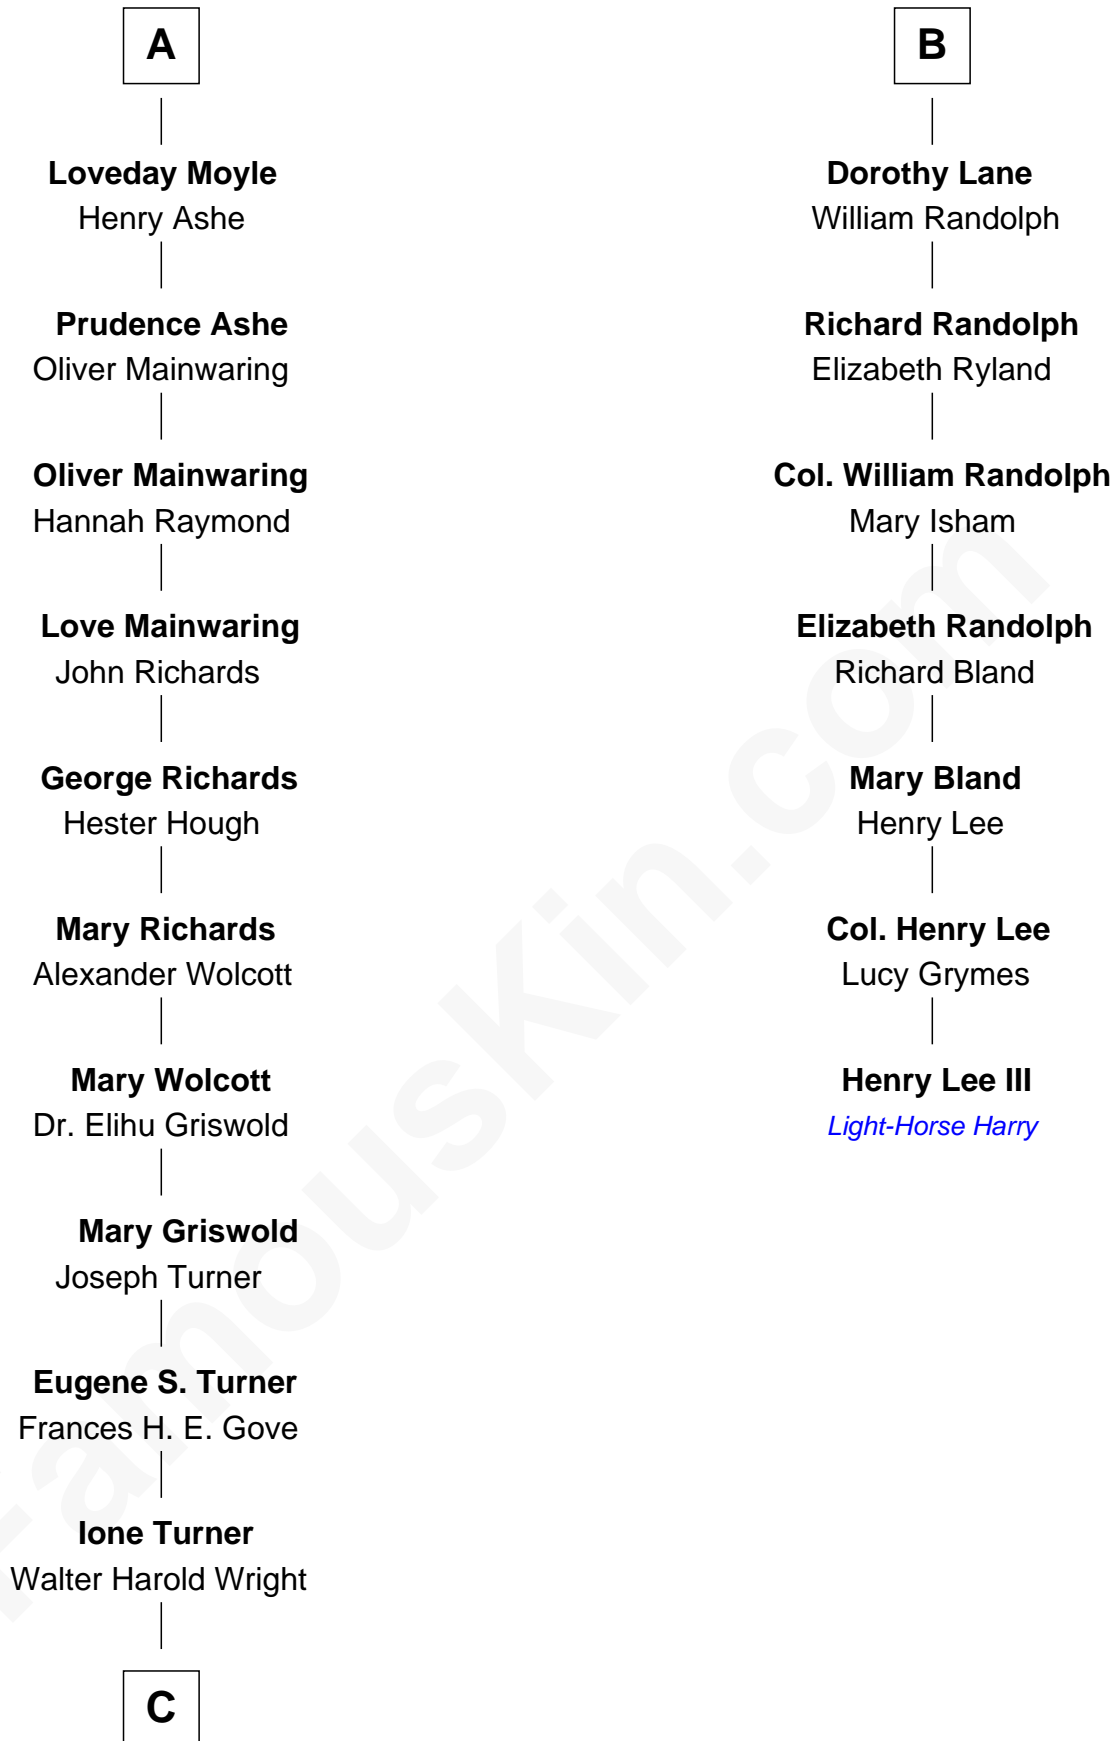

FamousKin.com

Relationship Chart of

Ed Helms

TV and Movie Actor

13th cousin 7 times removed of

Henry Lee III

9th Governor of Virginia

C