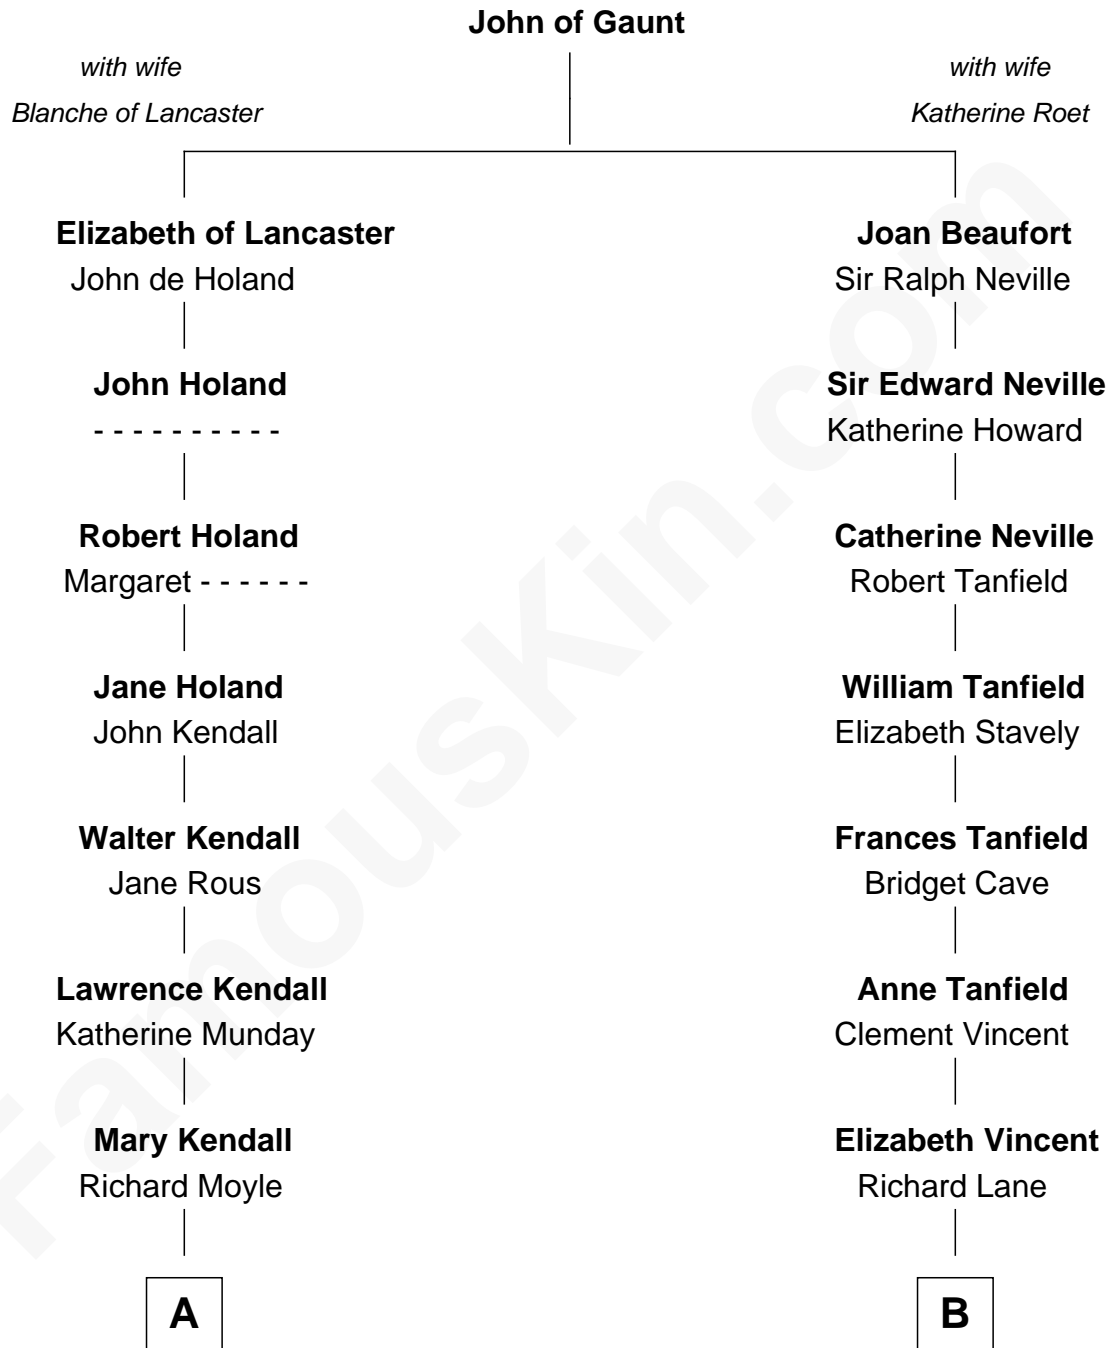

FamousKin.com

Relationship Chart of

Ed Helms

TV and Movie Actor

13th cousin 7 times removed of

Henry Lee III

9th Governor of Virginia

C