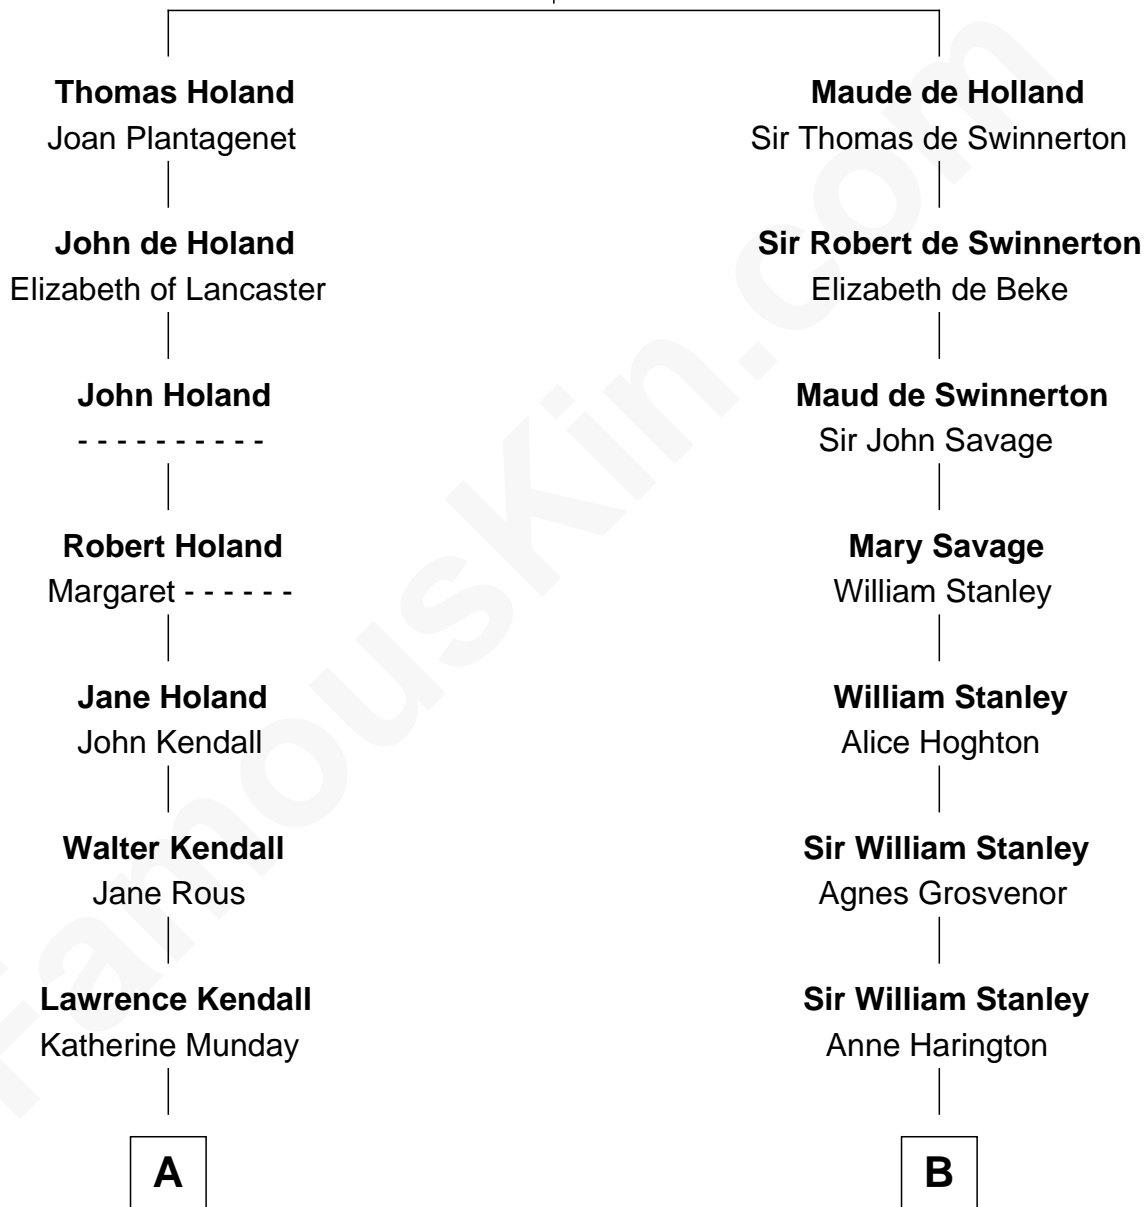

FamousKin.com

Relationship Chart of

Ed Helms

TV and Movie Actor

14th cousin 7 times removed of

Henry Lee III

9th Governor of Virginia

Sir Robert de Holland

Maude la Zouche

C

—
Ione Turner

Walter Harold Wright

—
Inez Emeline Wright

George Pullen Jackson

—
Frances Helen Jackson

Fitzgerald Sale Parker