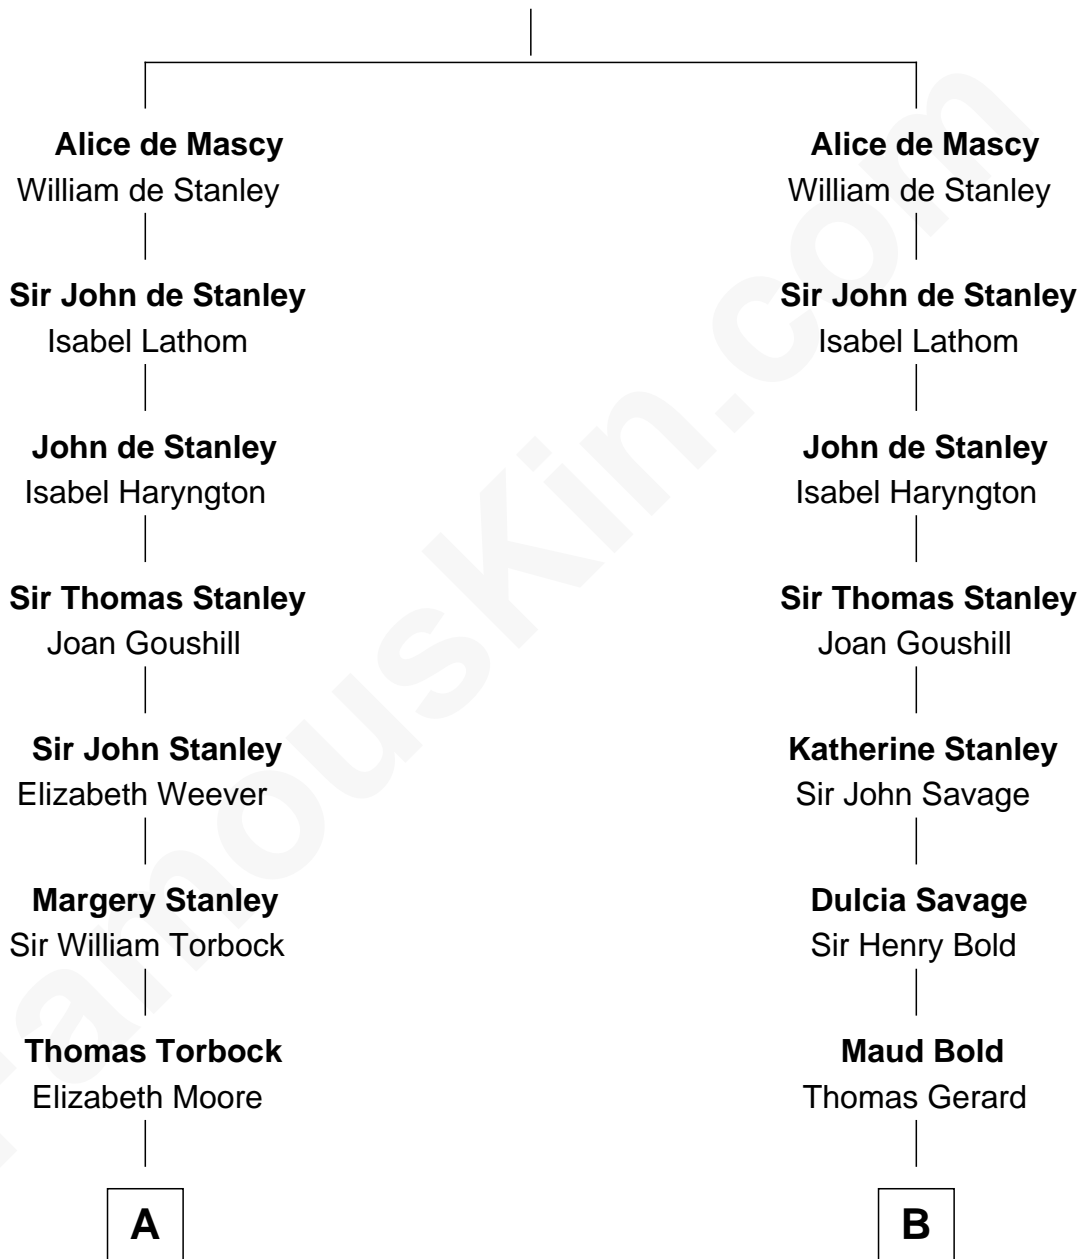

FamousKin.com Relationship Chart of

Ed Helms

TV and Movie Actor

14th cousin 7 times removed of

Henry Lee III

9th Governor of Virginia

Hugh de Mascy

C

|
Ione Turner

Walter Harold Wright

|
Inez Emeline Wright

George Pullen Jackson

|
Frances Helen Jackson

Fitzgerald Sale Parker

|
Pamela Ann Parker

John A. Helms