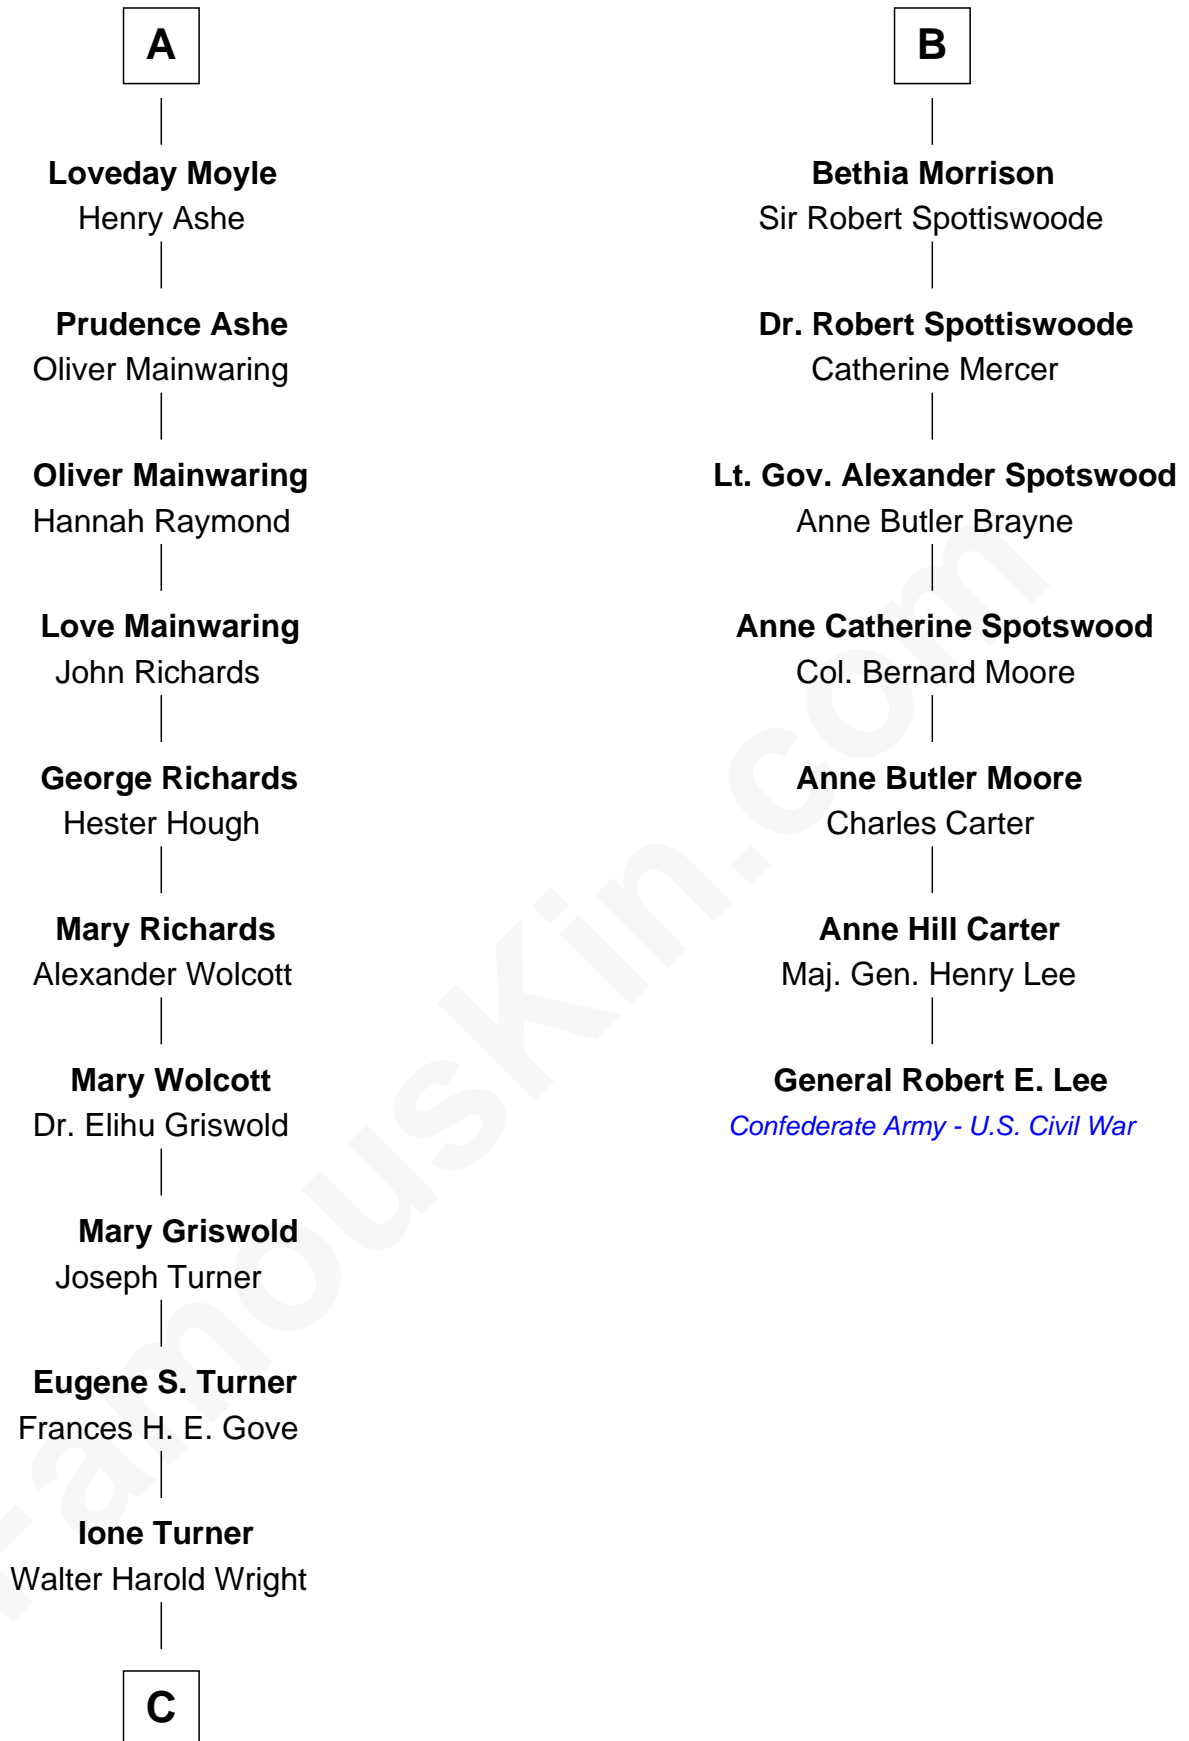

## Relationship Chart of

### Ed Helms

*TV and Movie Actor*

13th cousin 7 times removed of

### General Robert E. Lee

*Confederate Army - U.S. Civil War*

**C**

**Inez Emeline Wright**  
George Pullen Jackson

**Frances Helen Jackson**  
Fitzgerald Sale Parker

**Pamela Ann Parker**  
John A. Helms

**Ed Helms**  
*TV and Movie Actor*