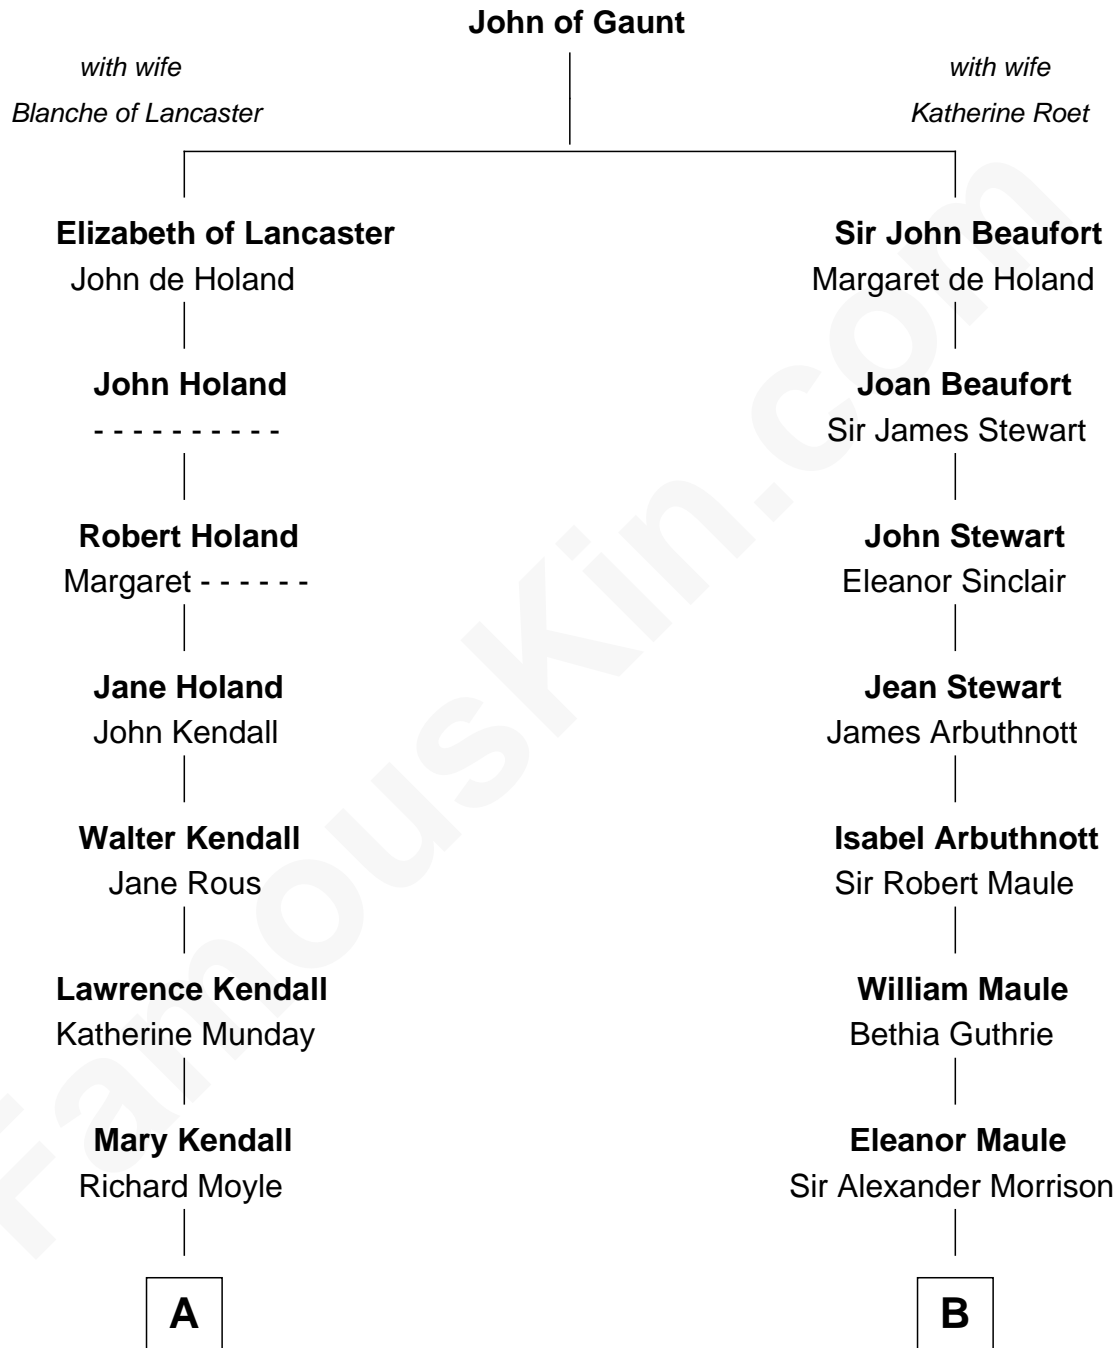

FamousKin.com

Relationship Chart of

Ed Helms

TV and Movie Actor

13th cousin 7 times removed of

General Robert E. Lee

Confederate Army - U.S. Civil War