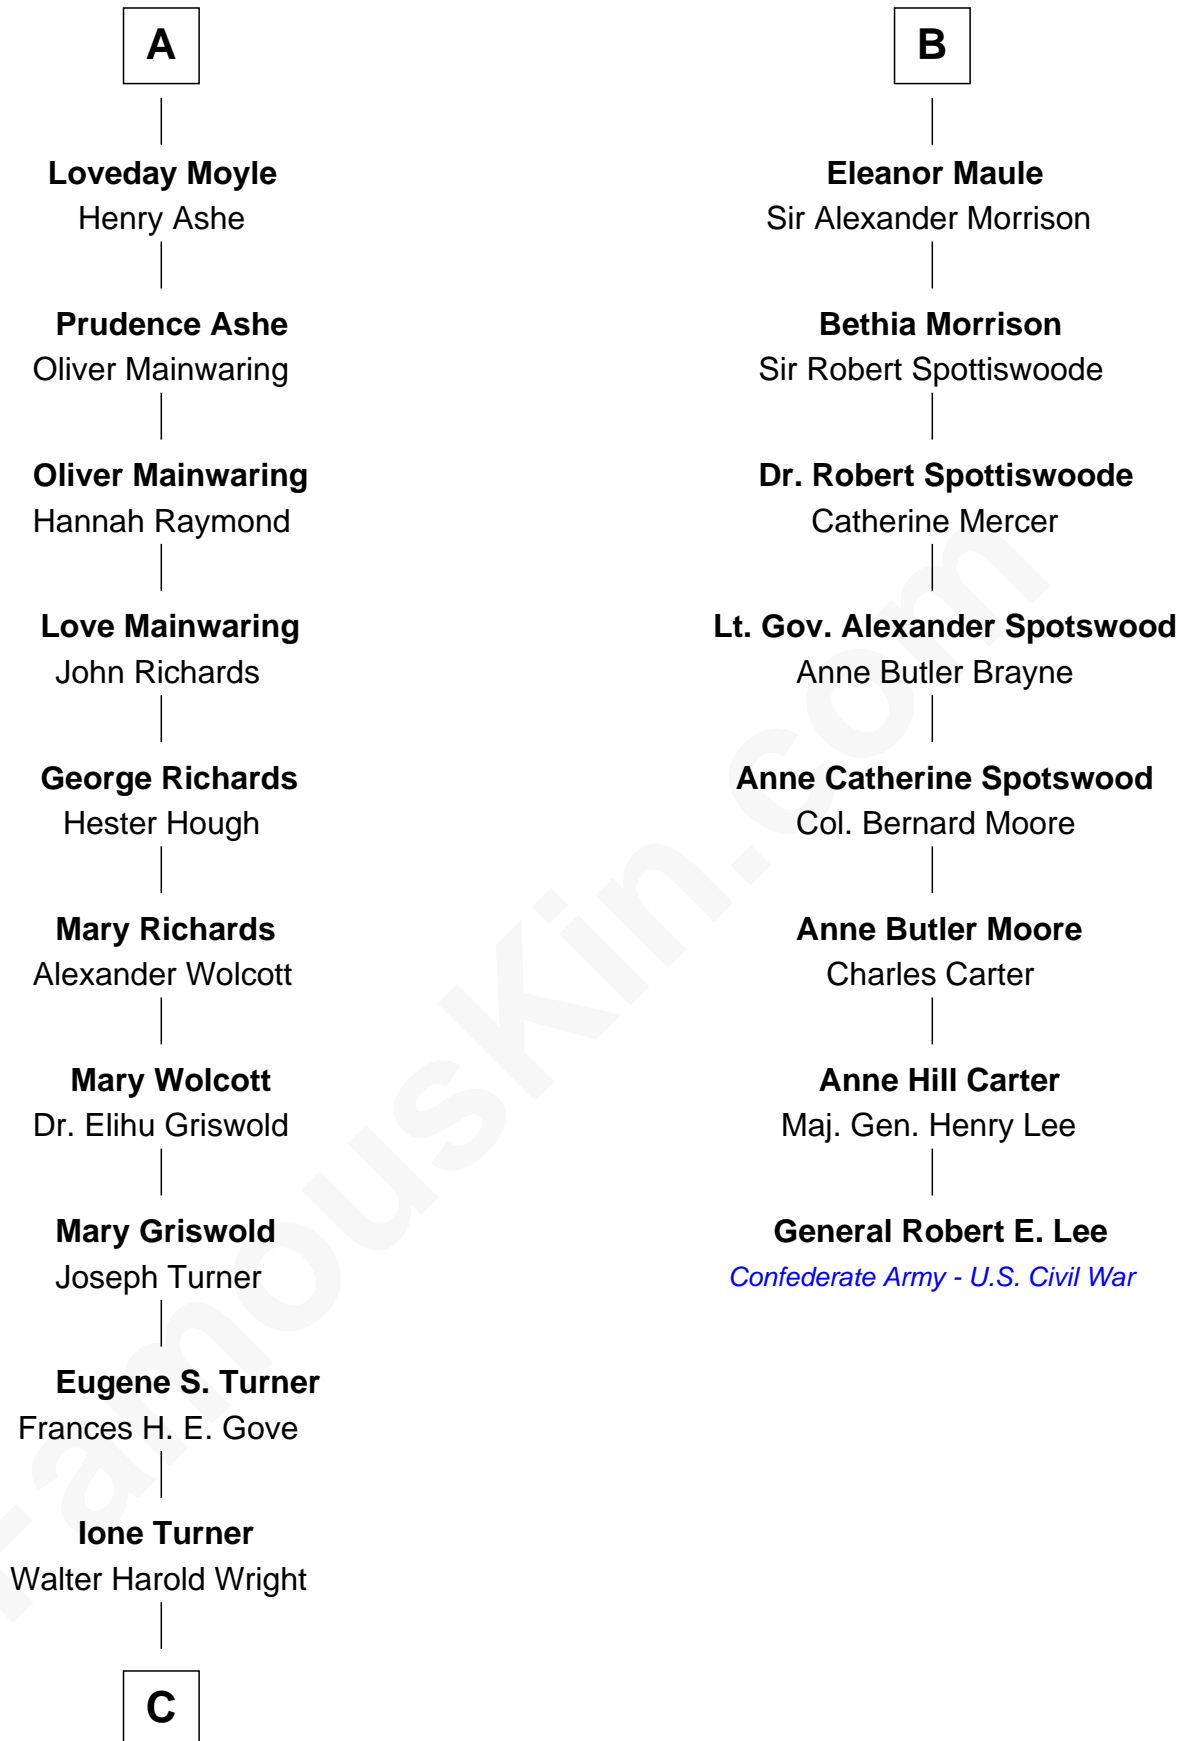

FamousKin.com

Relationship Chart of

Ed Helms

TV and Movie Actor

14th cousin 6 times removed of

General Robert E. Lee

Confederate Army - U.S. Civil War

C

Inez Emeline Wright
George Pullen Jackson

Frances Helen Jackson
Fitzgerald Sale Parker

Pamela Ann Parker
John A. Helms

Ed Helms
TV and Movie Actor

FamousKin.com