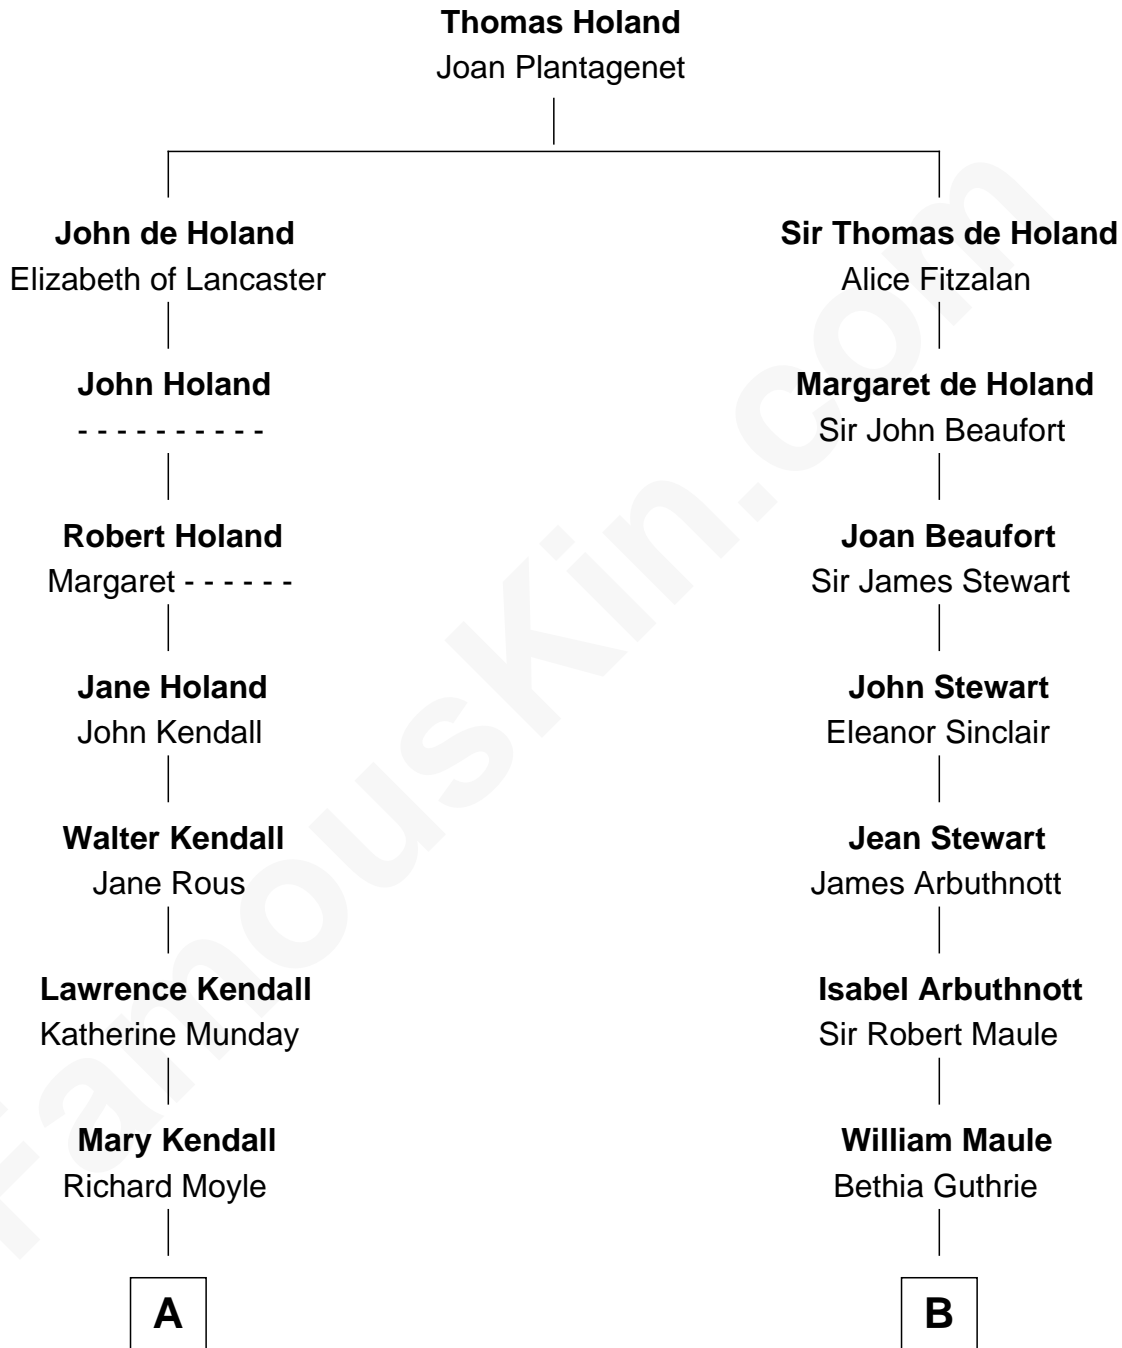

FamousKin.com

Relationship Chart of

Ed Helms

TV and Movie Actor

14th cousin 6 times removed of

General Robert E. Lee

Confederate Army - U.S. Civil War

C

Inez Emeline Wright
George Pullen Jackson

Frances Helen Jackson
Fitzgerald Sale Parker

Pamela Ann Parker
John A. Helms

Ed Helms
TV and Movie Actor

FamousKin.com