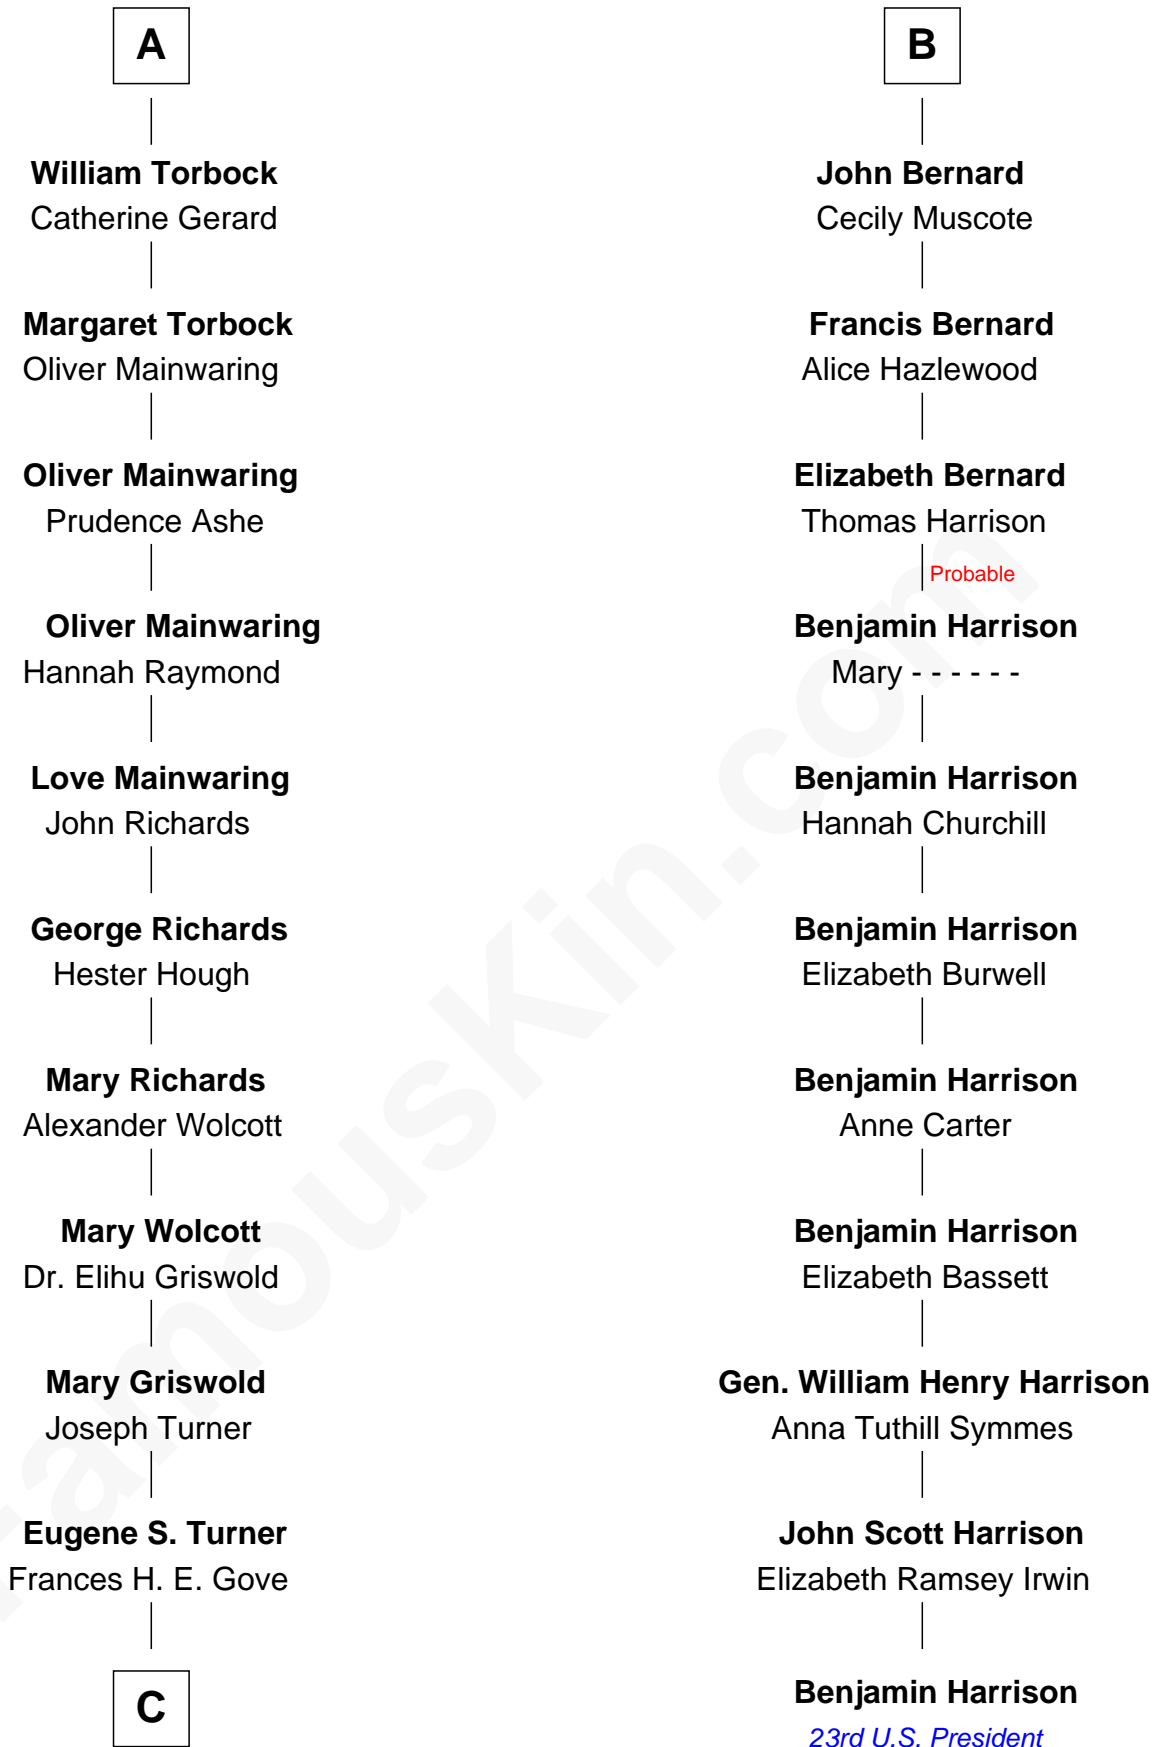

FamousKin.com

Relationship Chart of

Ed Helms

TV and Movie Actor

17th cousin 4 times removed of

Benjamin Harrison

23rd U.S. President

Bartholomew de Badlesmere

Margery de Badlesmere

Sir William de Ros

Maud de Roos

John de Welles

Margery de Welles

Stephen le Scrope

John le Scrope

Elizabeth Chaworth

Elizabeth le Scrope

Sir Henry le Scrope

Margaret Scrope

John Bernard

John Bernard

Margaret Daundelyn

B

C

—
Ione Turner

Walter Harold Wright

—
Inez Emeline Wright

George Pullen Jackson

—
Frances Helen Jackson

Fitzgerald Sale Parker

—
Pamela Ann Parker

John A. Helms