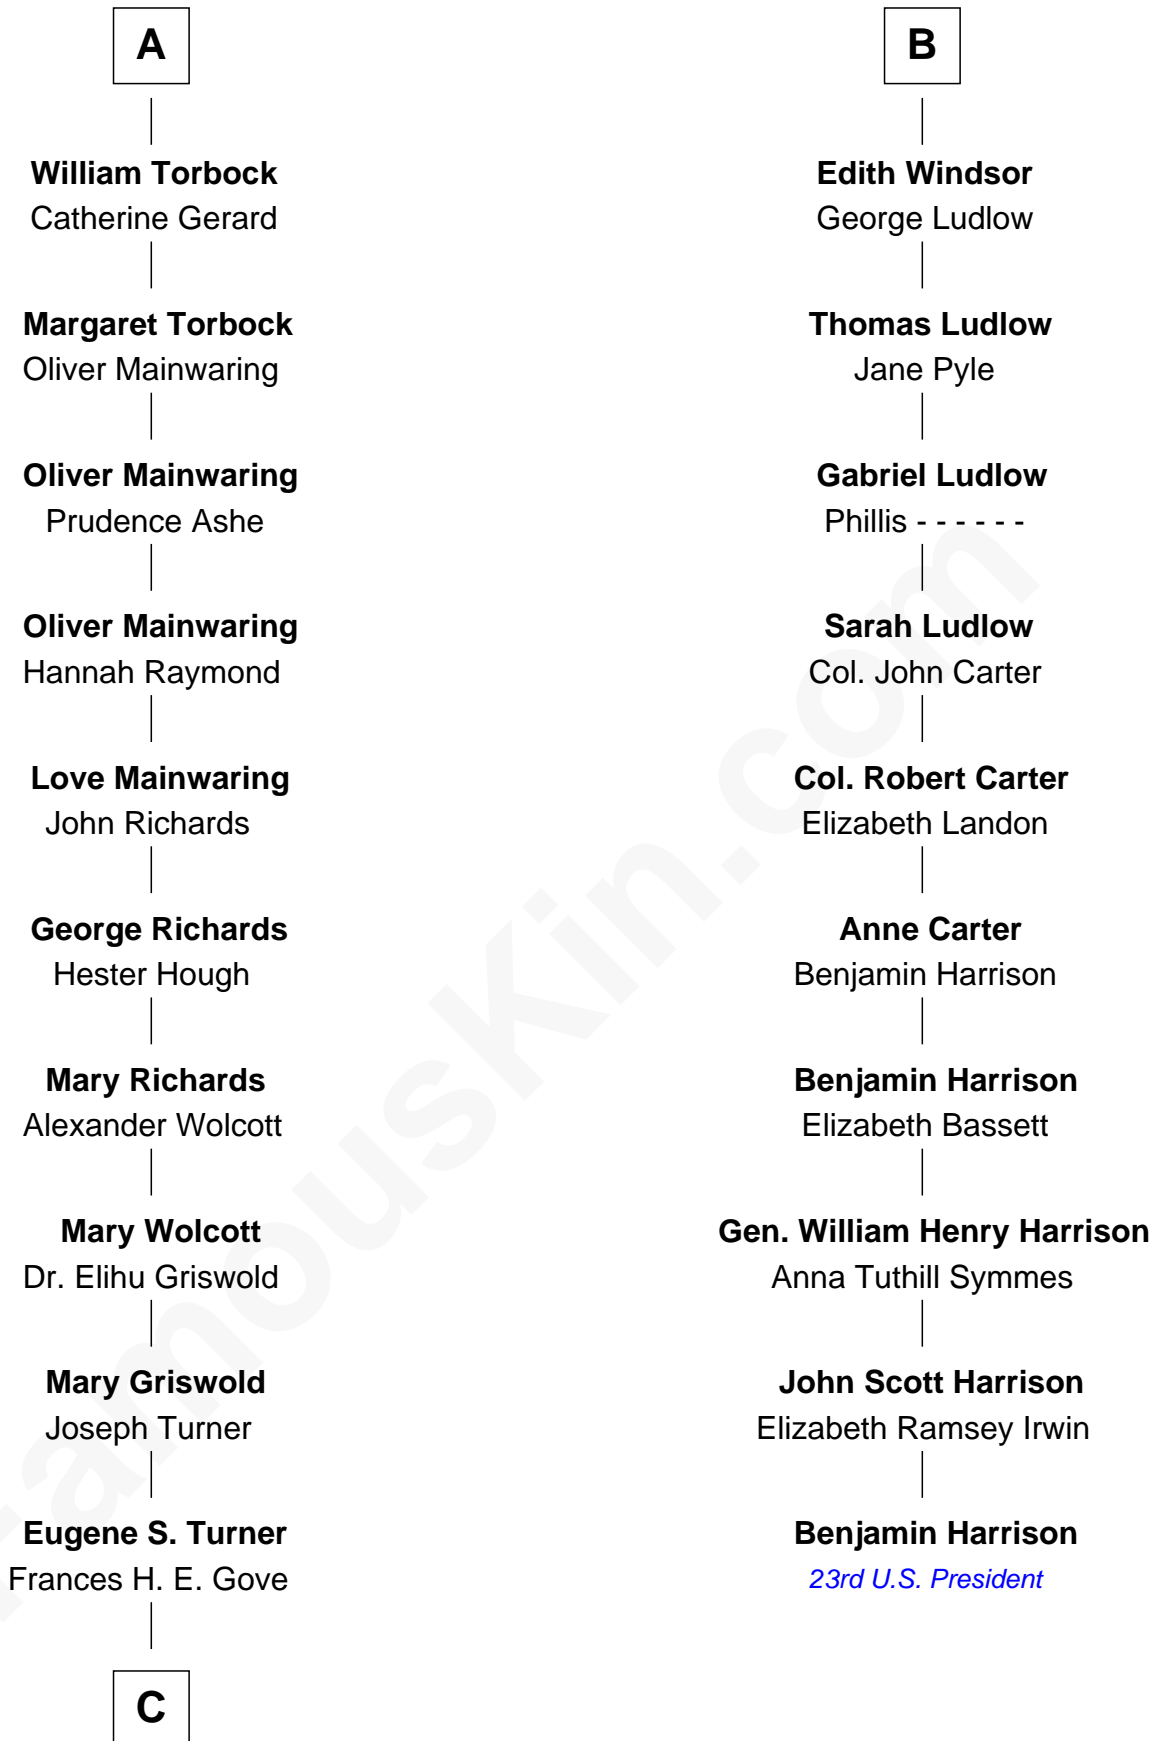

FamousKin.com

Relationship Chart of

Ed Helms

TV and Movie Actor

16th cousin 5 times removed of

Benjamin Harrison

23rd U.S. President

Humphrey de Bohun
Elizabeth Plantagenet

Sir William de Bohun
Elizabeth de Badlesmere

Elizabeth de Bohun
Sir Richard Fitzalan

Elizabeth Fitzalan
Sir Robert Goushill

Joan Goushill
Sir Thomas Stanley

Sir John Stanley
Elizabeth Weever

Margery Stanley
Sir William Torbock

Thomas Torbock
Elizabeth Moore

A

Margaret de Bohun
Sir Hugh de Courtnay

Elizabeth de Courtnay
Sir Andrew Luttrell

Sir Hugh Luttrell
Catherine de Beaumont

Elizabeth Luttrell
John Stratton

Elizabeth Stratton
John Andrews

Elizabeth Andrews
Sir Thomas de Windsor

Sir Andrews de Windsor
Elizabeth Blount

B

C

—
Ione Turner

Walter Harold Wright

—
Inez Emeline Wright

George Pullen Jackson