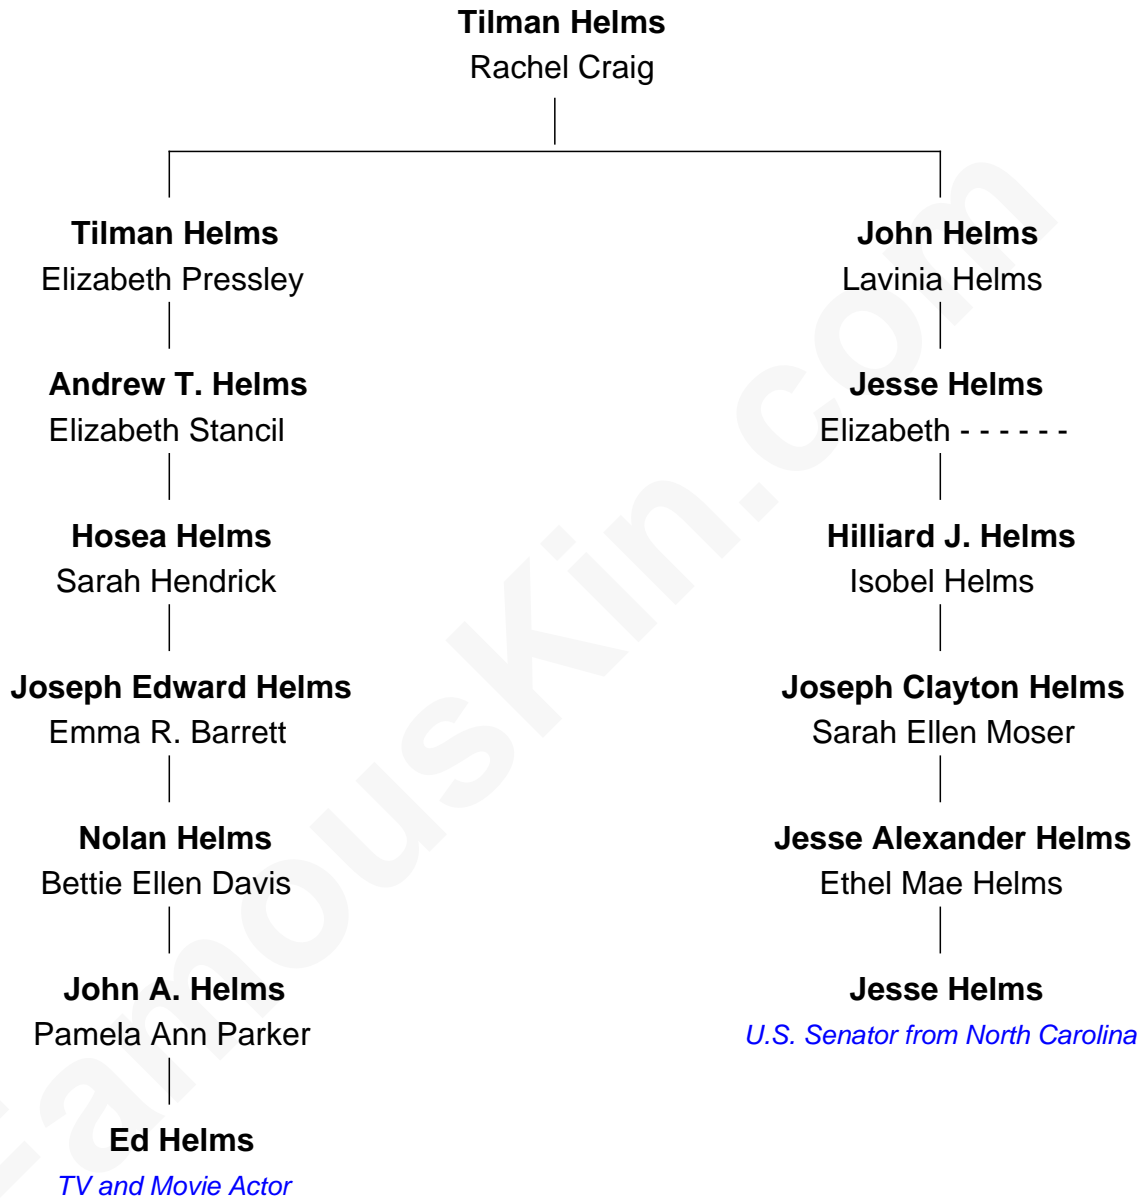

# FamousKin.com Relationship Chart of

**Ed Helms**

*TV and Movie Actor*

5th cousin 1 time removed of

**Jesse Helms**

*U.S. Senator from North Carolina*

Ed Helms photo by [Shana Fagan](#) (CC BY 3.0)