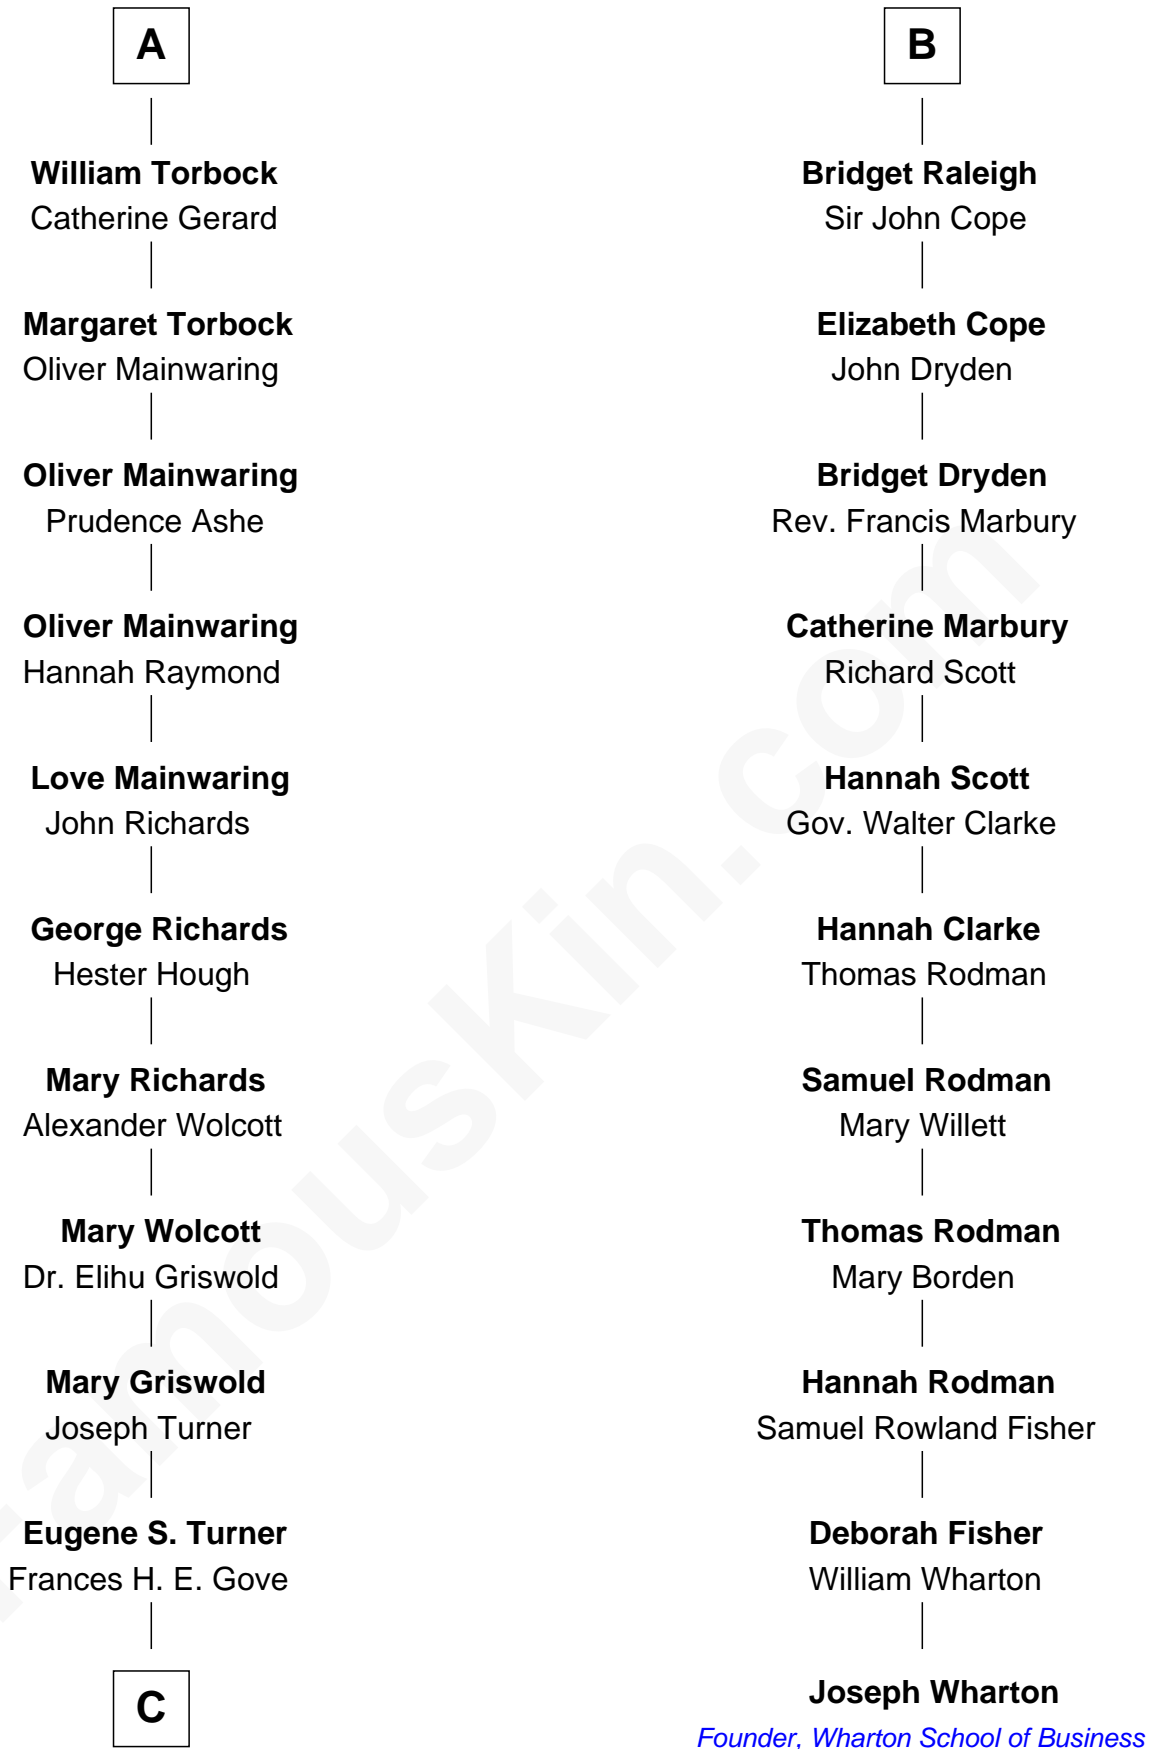

FamousKin.com Relationship Chart of

Ed Helms

TV and Movie Actor

17th cousin 4 times removed of

Joseph Wharton

Founder of the Wharton School of Business

Edmund Fitzalan

Alice de Warenne

Richard Fitzalan
Eleanor Plantagenet

Sir Richard Fitzalan
Elizabeth de Bohun

Elizabeth Fitzalan
Sir Robert Goushill

Joan Goushill
Sir Thomas Stanley

Sir John Stanley
Elizabeth Weever

Margery Stanley
Sir William Torbock

Thomas Torbock
Elizabeth Moore

A

Mary Fitzalan
John le Strange

Ankaret le Strange
Sir Richard Talbot

Mary Talbot
Sir Thomas Greene

Sir Thomas Greene
Phillippa Ferrers

Elizabeth Greene
William Raleigh

Sir Edward Raleigh
Margaret Verney

Sir Edward Raleigh
Anne Chamberlayne

B

C

—
Ione Turner

Walter Harold Wright

—
Inez Emeline Wright

George Pullen Jackson

—
Frances Helen Jackson