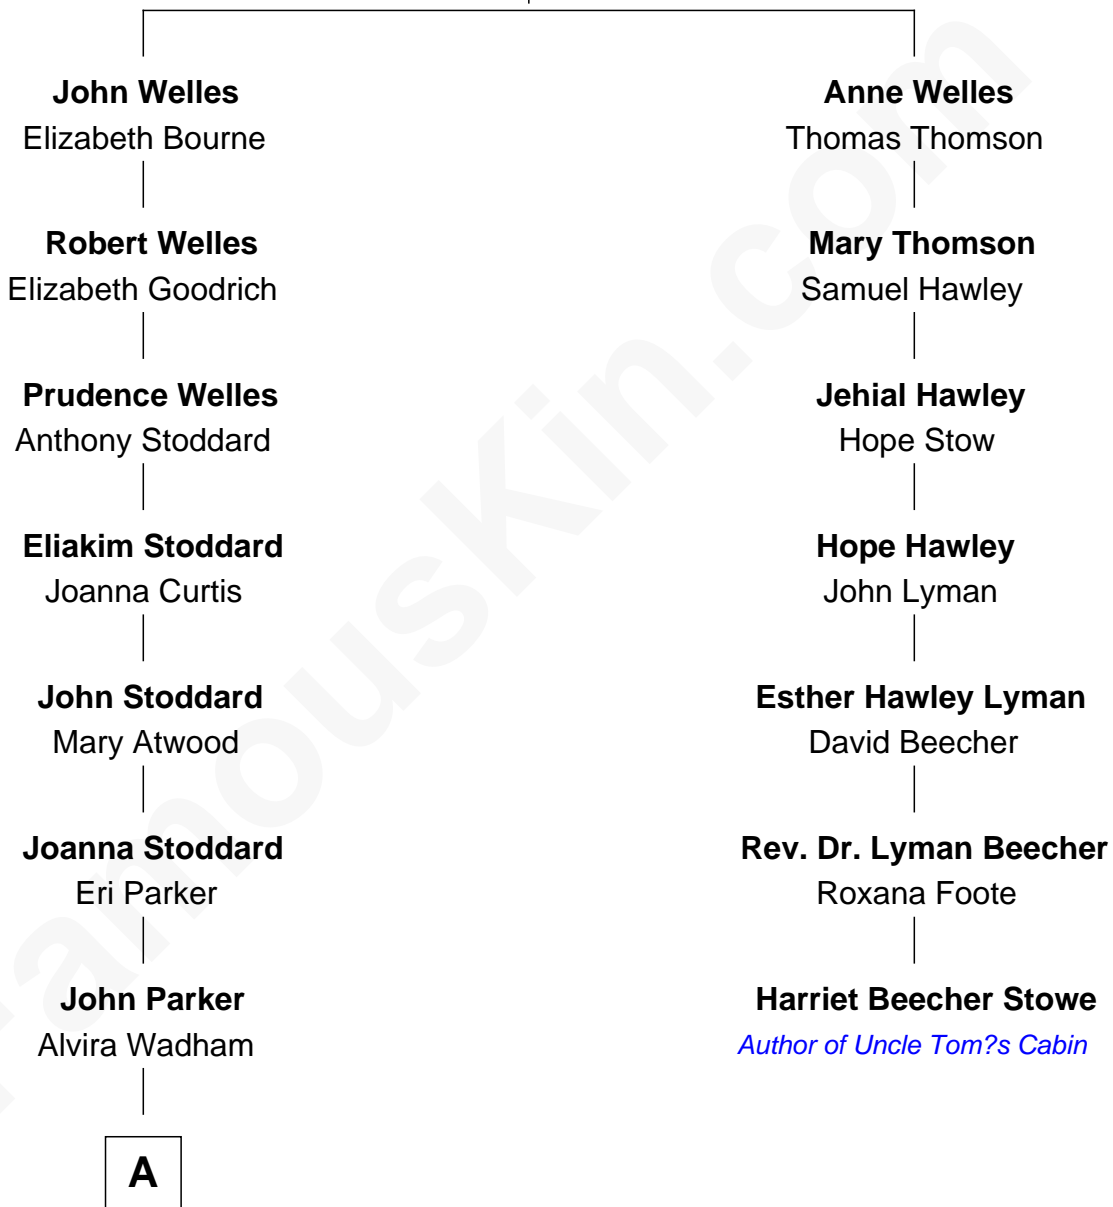

FamousKin.com Relationship Chart of

Ed Helms

TV and Movie Actor

6th cousin 5 times removed of

Harriet Beecher Stowe

Author of Uncle Tom's Cabin

Thomas Welles

Alice Tomes

A

—
Bishop Linus Parker
Ellen Katherine Burruss

—
Fitzgerald Sale Parker
Lucy Irvine Paxton

—
Fitzgerald Sale Parker
Frances Helen Jackson

—
Pamela Ann Parker
John A. Helms

—
Ed Helms
TV and Movie Actor