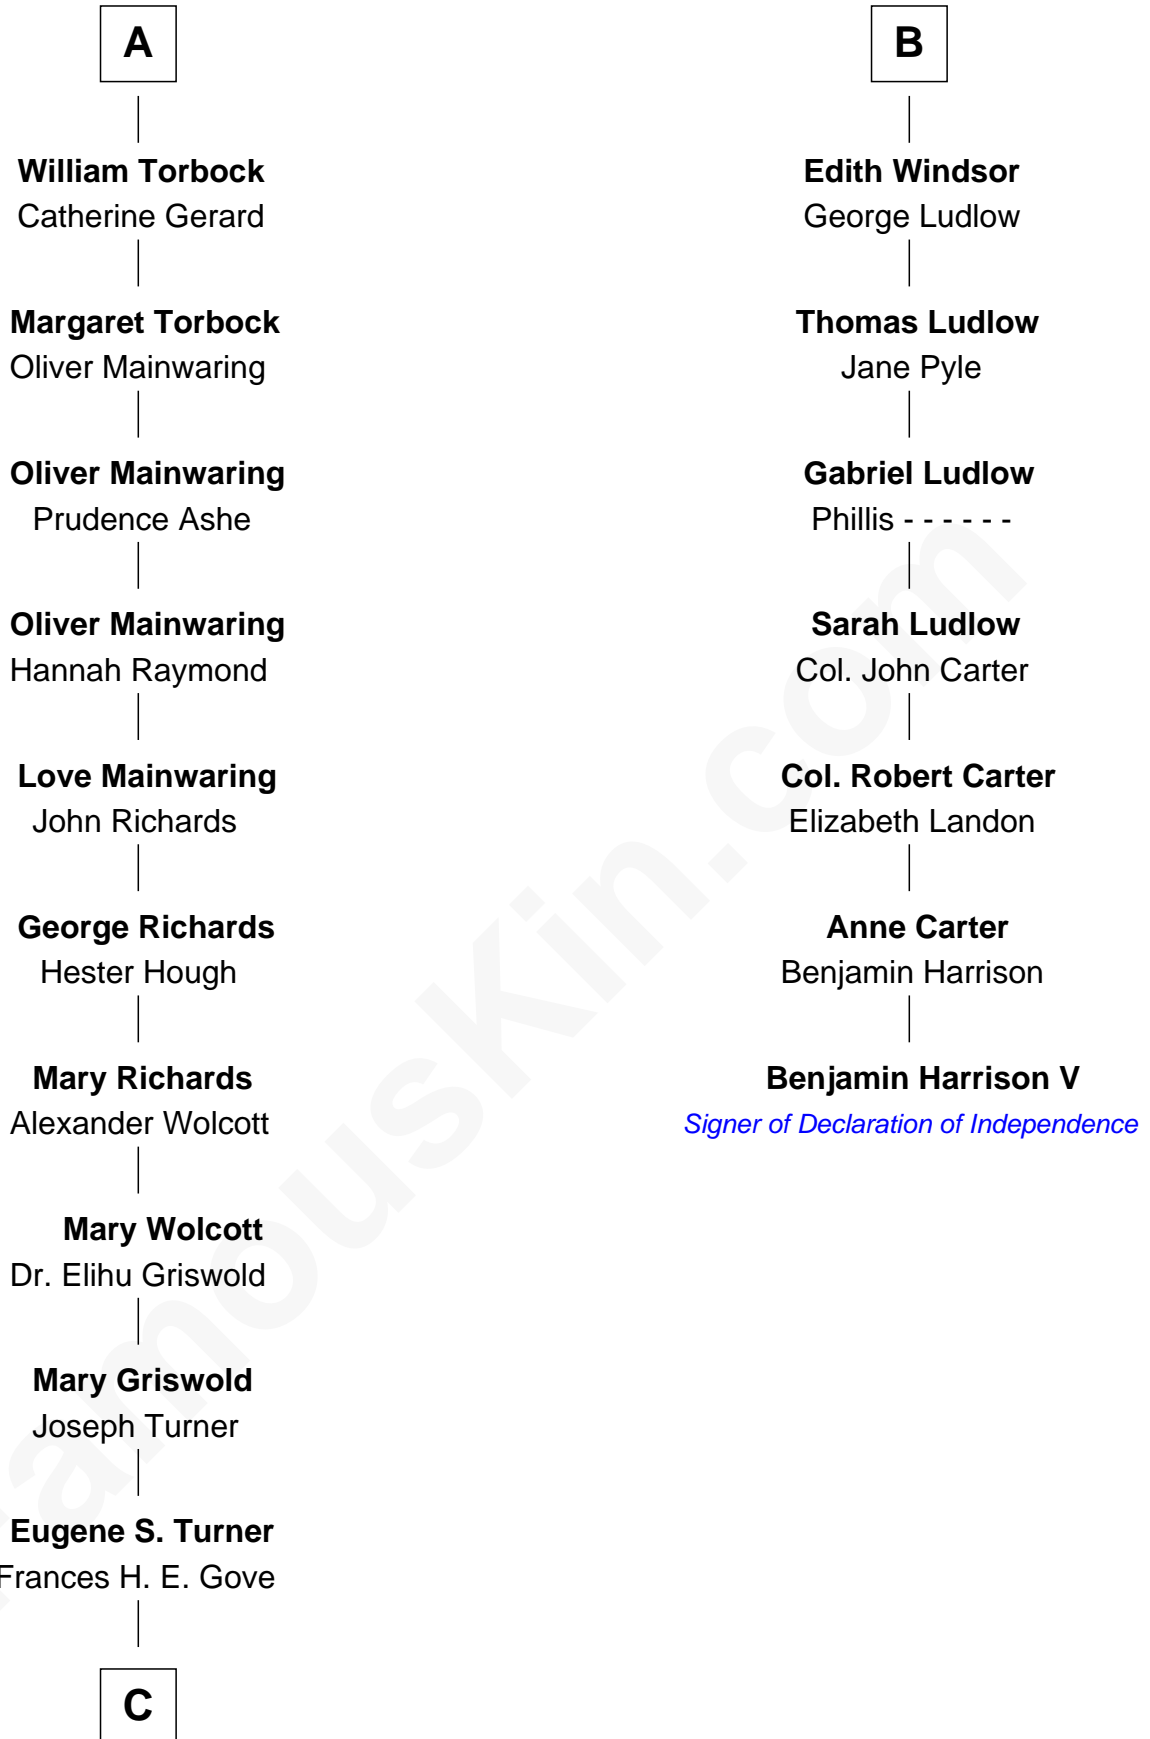

FamousKin.com

Relationship Chart of

Ed Helms

TV and Movie Actor

13th cousin 8 times removed of

Benjamin Harrison V

Signer of the Declaration of Independence

Humphrey de Bohun
Elizabeth Plantagenet

Sir William de Bohun
Elizabeth de Badlesmere

Elizabeth de Bohun
Sir Richard Fitzalan

Elizabeth Fitzalan
Sir Robert Goushill

Joan Goushill
Sir Thomas Stanley

Sir John Stanley
Elizabeth Weever

Margery Stanley
Sir William Torbock

Thomas Torbock
Elizabeth Moore

A

Margaret de Bohun
Sir Hugh de Courtnay

Elizabeth de Courtnay
Sir Andrew Luttrell

Sir Hugh Luttrell
Catherine de Beaumont

Elizabeth Luttrell
John Stratton

Elizabeth Stratton
John Andrews

Elizabeth Andrews
Sir Thomas de Windsor

Sir Andrews de Windsor
Elizabeth Blount

B

C

—
Ione Turner

Walter Harold Wright

—
Inez Emeline Wright

George Pullen Jackson