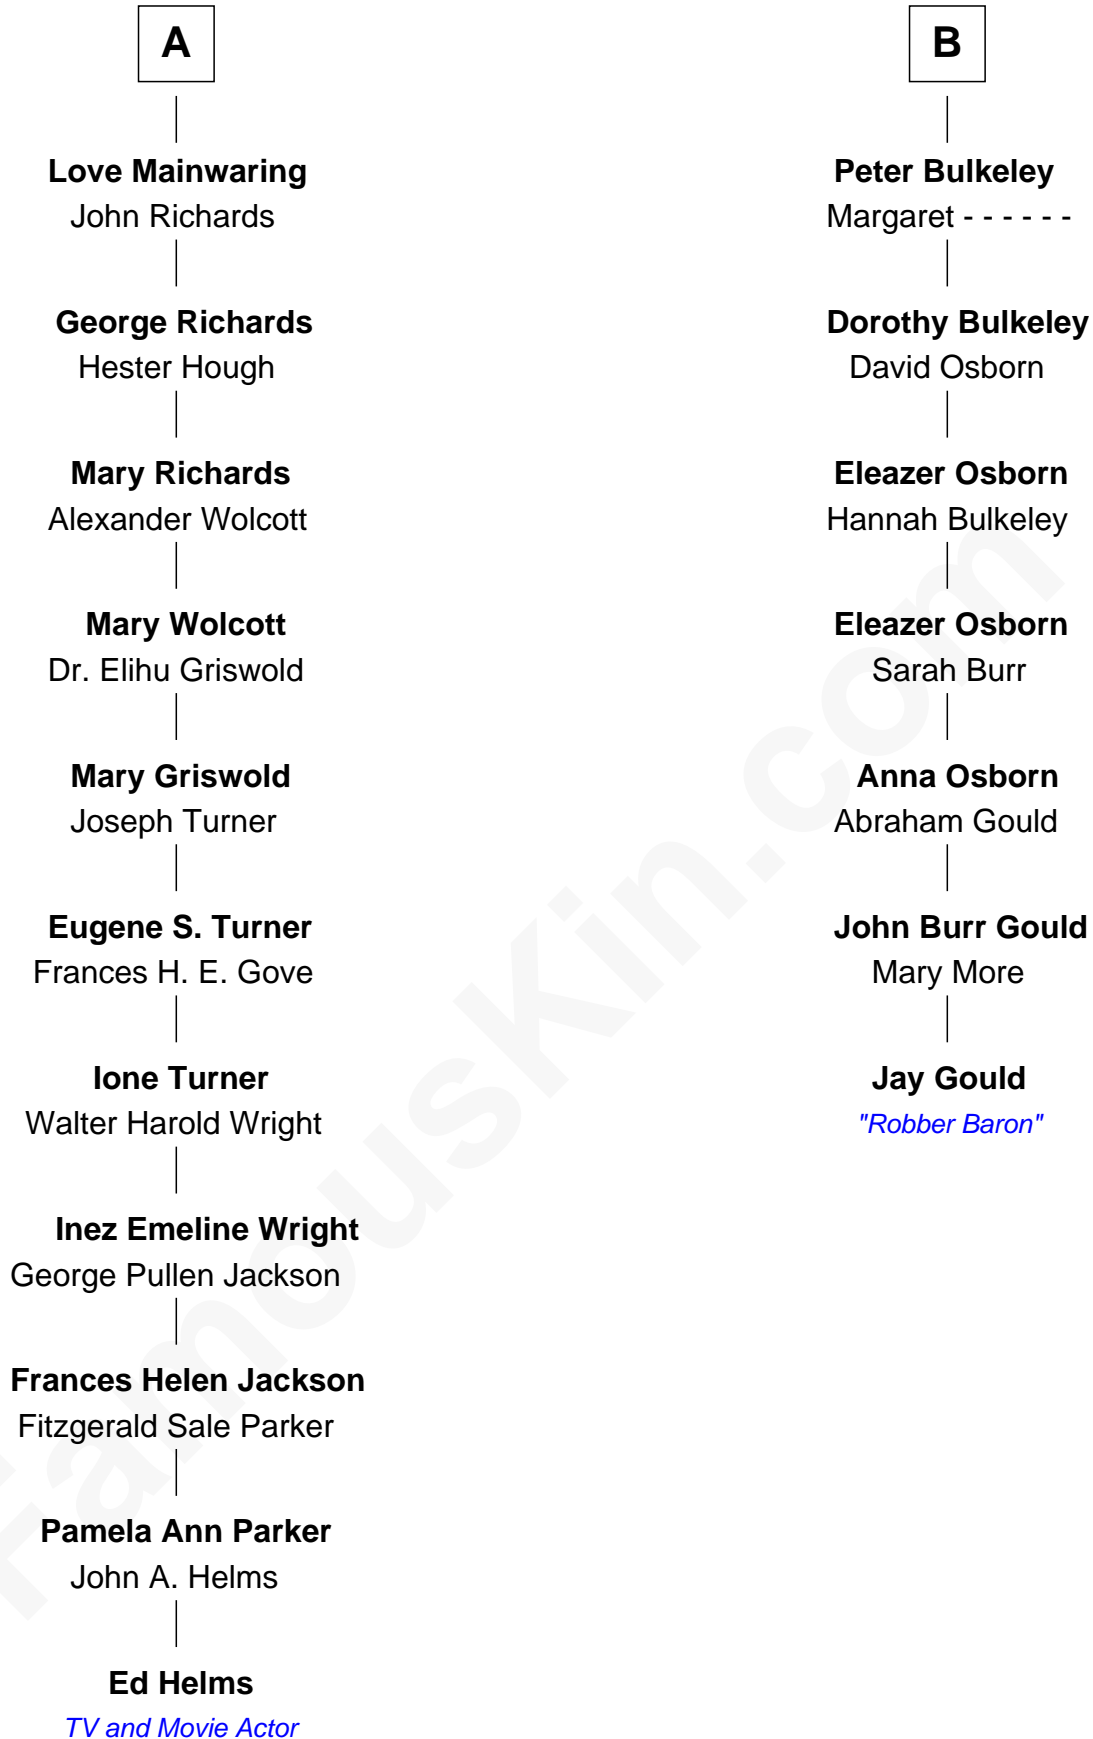

Ed Helms photo by [Shana Fagan](#) (CC BY 3.0)