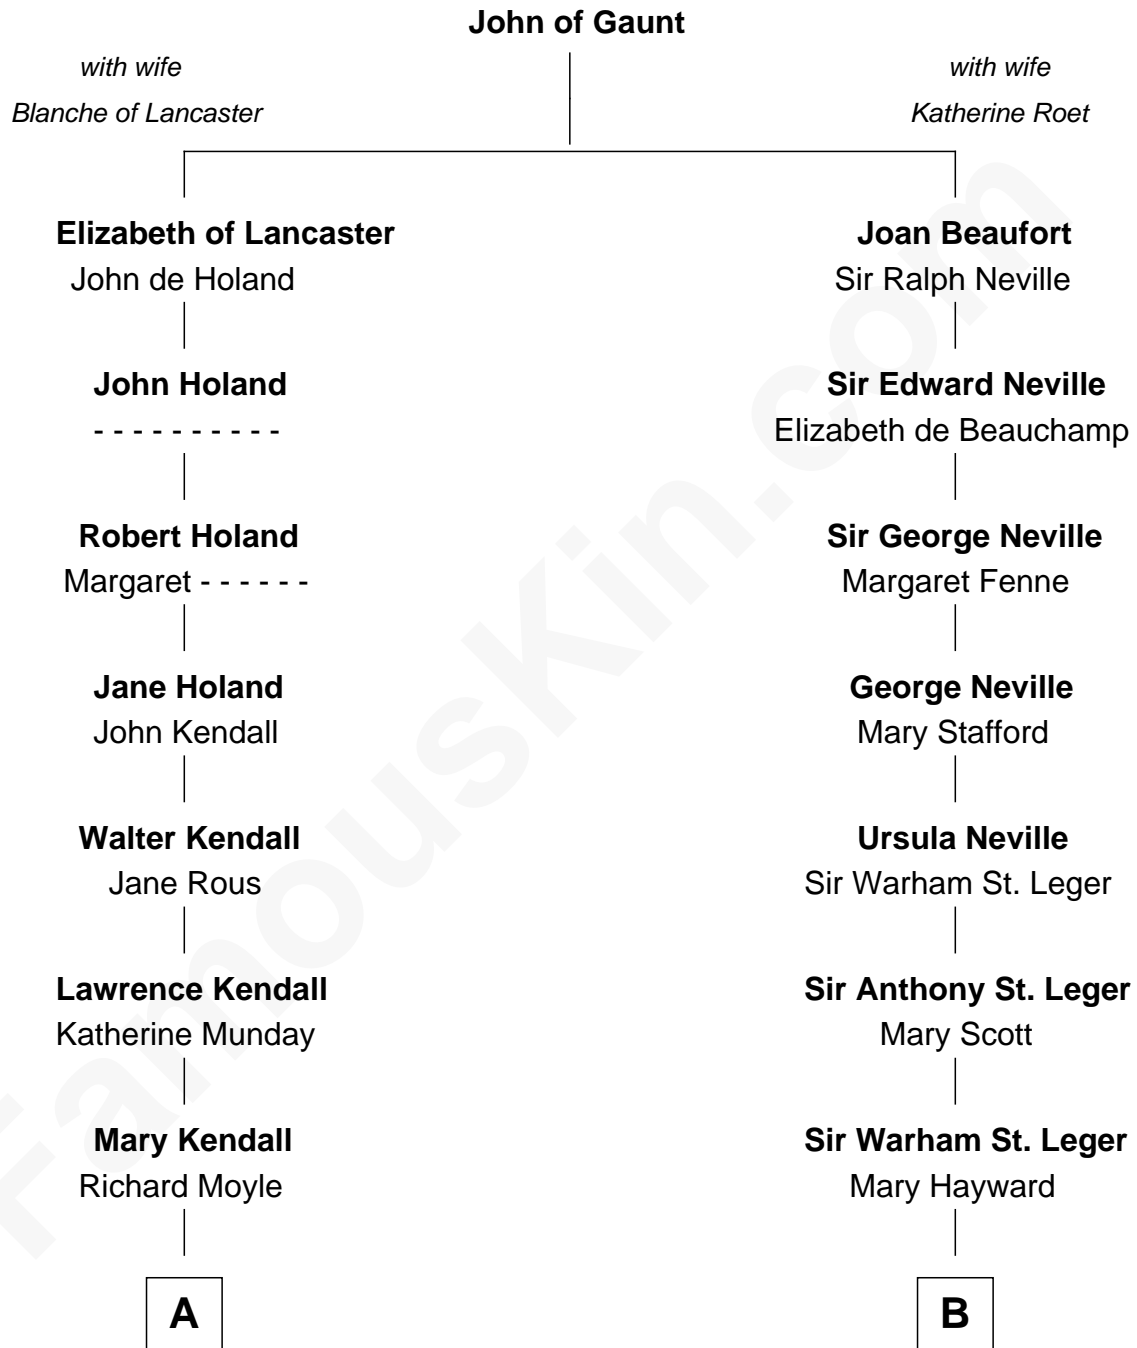

FamousKin.com

Relationship Chart of

Ed Helms

TV and Movie Actor

16th cousin 4 times removed of

Harry F. Byrd

50th Governor of Virginia

C

Inez Emeline Wright
George Pullen Jackson

Frances Helen Jackson
Fitzgerald Sale Parker

Pamela Ann Parker
John A. Helms

Ed Helms
TV and Movie Actor

FamousKin.com