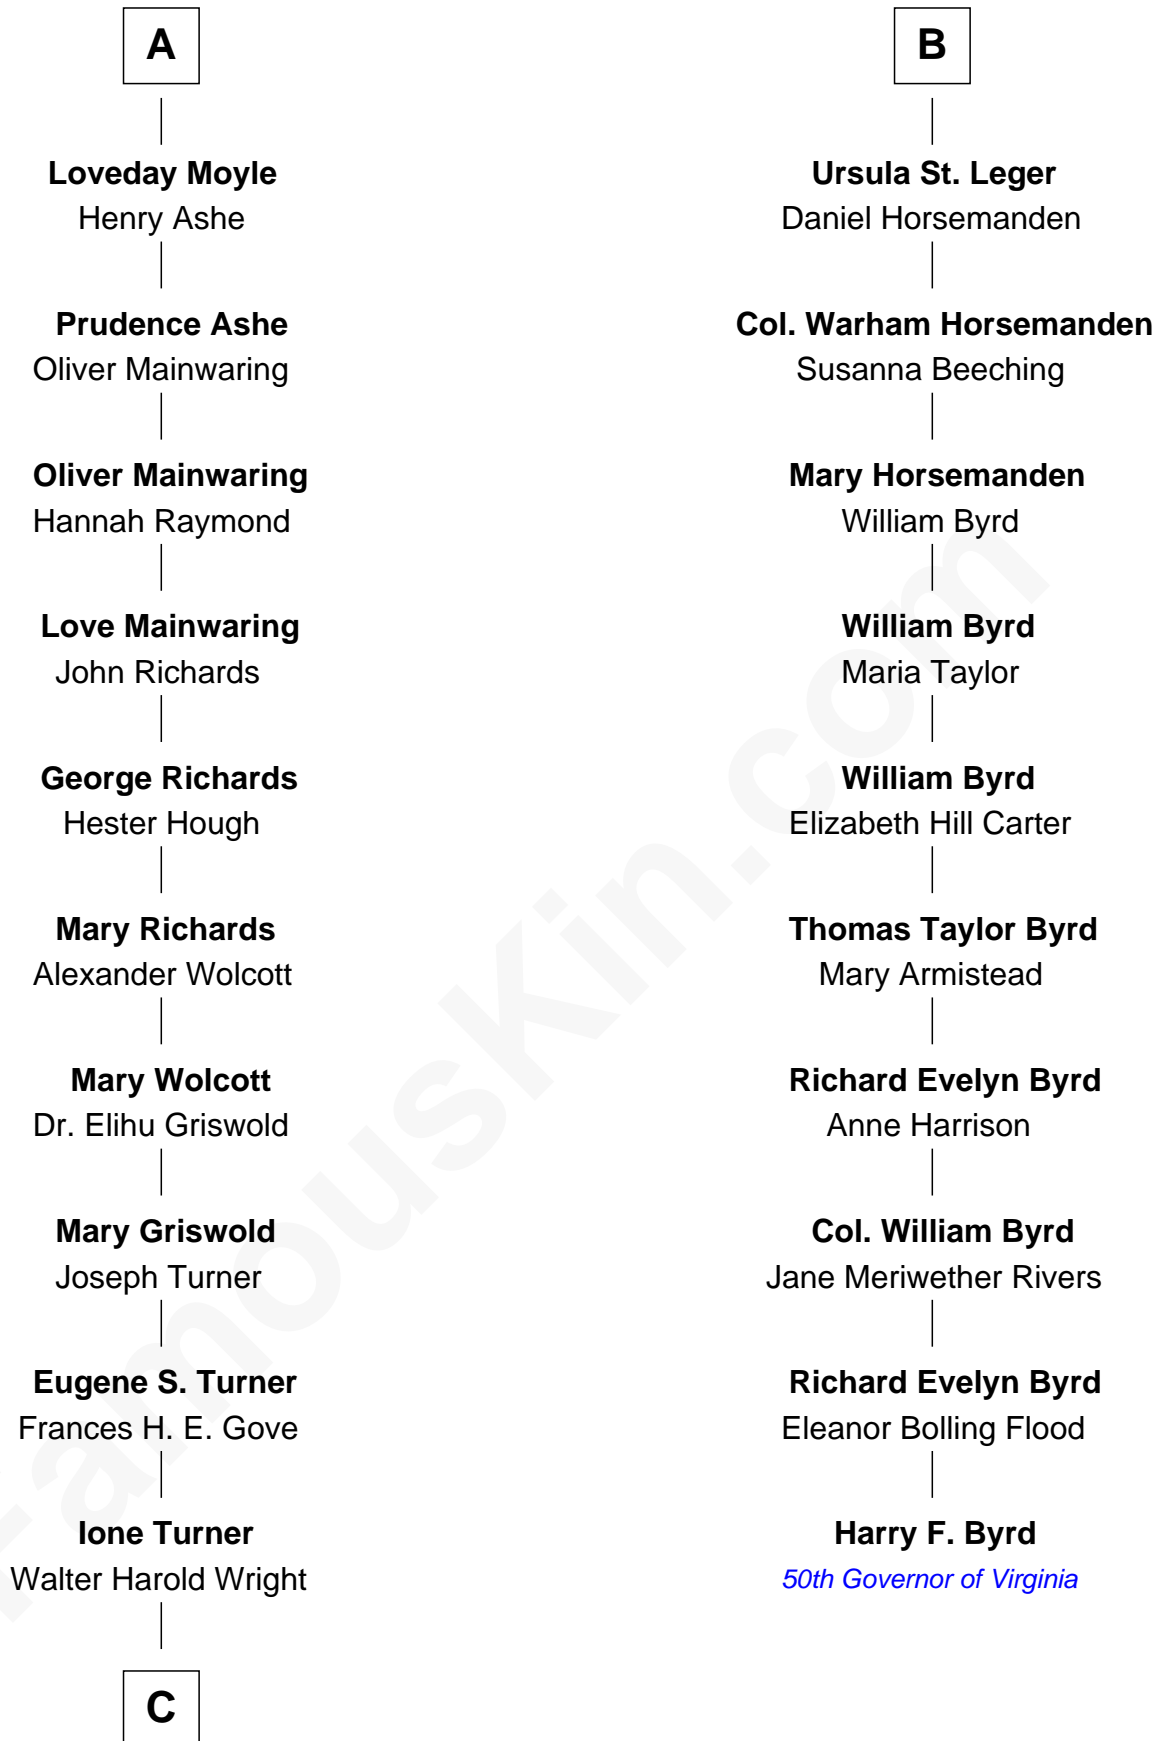

FamousKin.com

Relationship Chart of

Ed Helms

TV and Movie Actor

16th cousin 4 times removed of

Harry F. Byrd

50th Governor of Virginia

C

Inez Emeline Wright
George Pullen Jackson

Frances Helen Jackson
Fitzgerald Sale Parker

Pamela Ann Parker
John A. Helms

Ed Helms
TV and Movie Actor

FamousKin.com