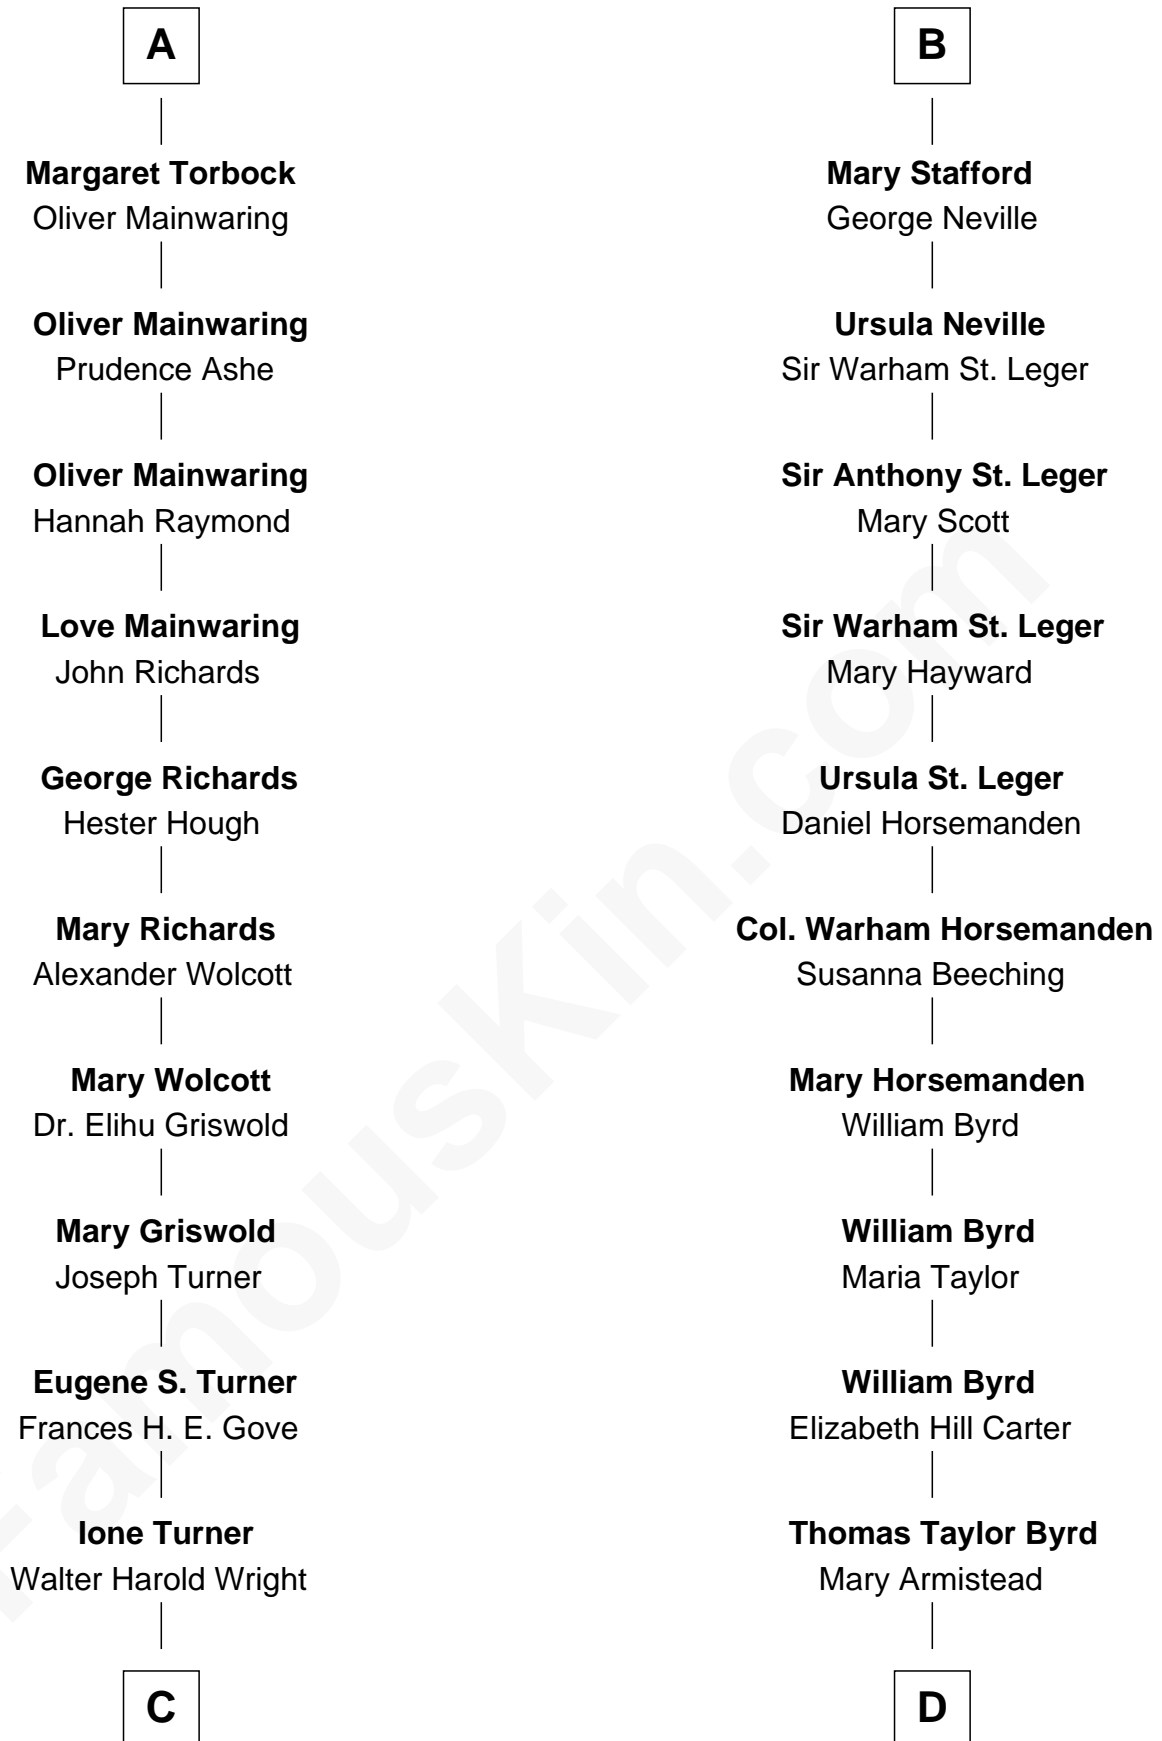

FamousKin.com Relationship Chart of

Ed Helms

TV and Movie Actor

20th cousin of

Harry F. Byrd

50th Governor of Virginia

Elizabeth de Badlesmere

with husband
Sir William de Bohun

with husband
Sir Edmund Mortimer

Elizabeth de Bohun
Sir Richard Fitzalan

Sir Roger de Mortimer
Philippa de Montagu

Elizabeth Fitzalan
Sir Robert Goushill

Edmund Mortimer
Philippa Plantagenet

Joan Goushill
Sir Thomas Stanley

Elizabeth Mortimer
Sir Henry Percy

Sir John Stanley
Elizabeth Weever

Sir Henry Percy
Eleanor Neville

Margery Stanley
Sir William Torbock

Sir Henry Percy
Eleanor Poynings

Thomas Torbock
Elizabeth Moore

Henry Percy
Maud Herbert

William Torbock
Catherine Gerard

Eleanor Percy
Edward Stafford

A

B

C

Inez Emeline Wright
George Pullen Jackson

Frances Helen Jackson
Fitzgerald Sale Parker

Pamela Ann Parker
John A. Helms