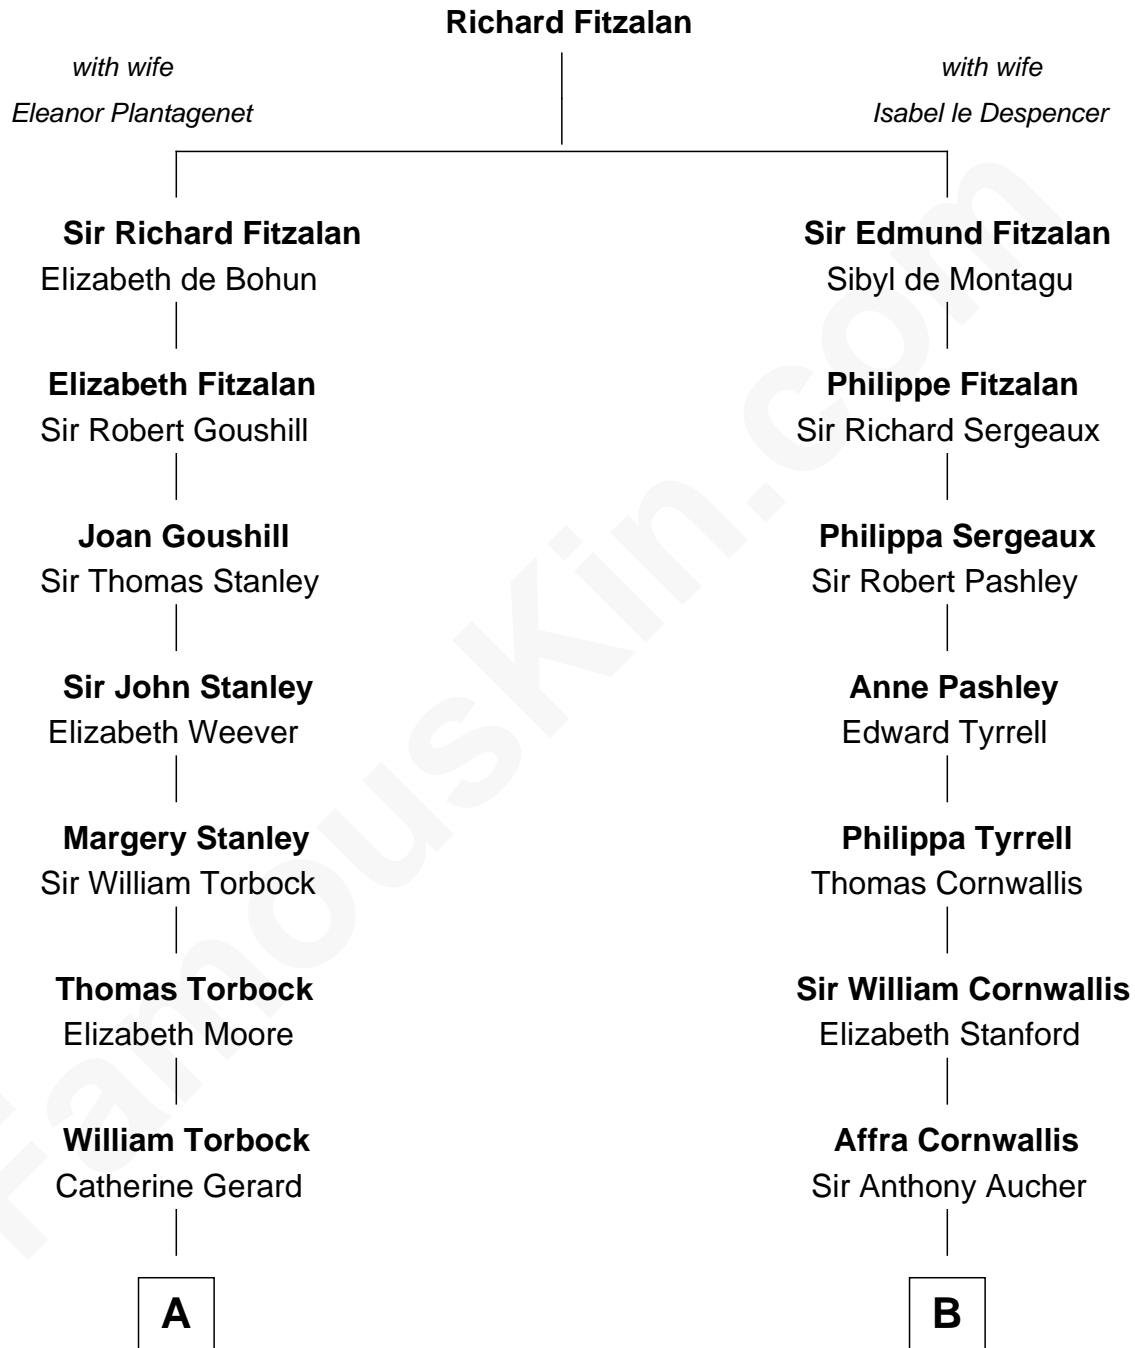

FamousKin.com

Relationship Chart of

Ed Helms

TV and Movie Actor

20th cousin 1 time removed of

Harry F. Byrd

50th Governor of Virginia

C

Inez Emeline Wright
George Pullen Jackson

Frances Helen Jackson
Fitzgerald Sale Parker

Pamela Ann Parker
John A. Helms

Ed Helms
TV and Movie Actor

D

Eliza Bolling West
Dr. Joel Walker Flood

Col. Henry De La Warr Flood
Mary Elizabeth Trent