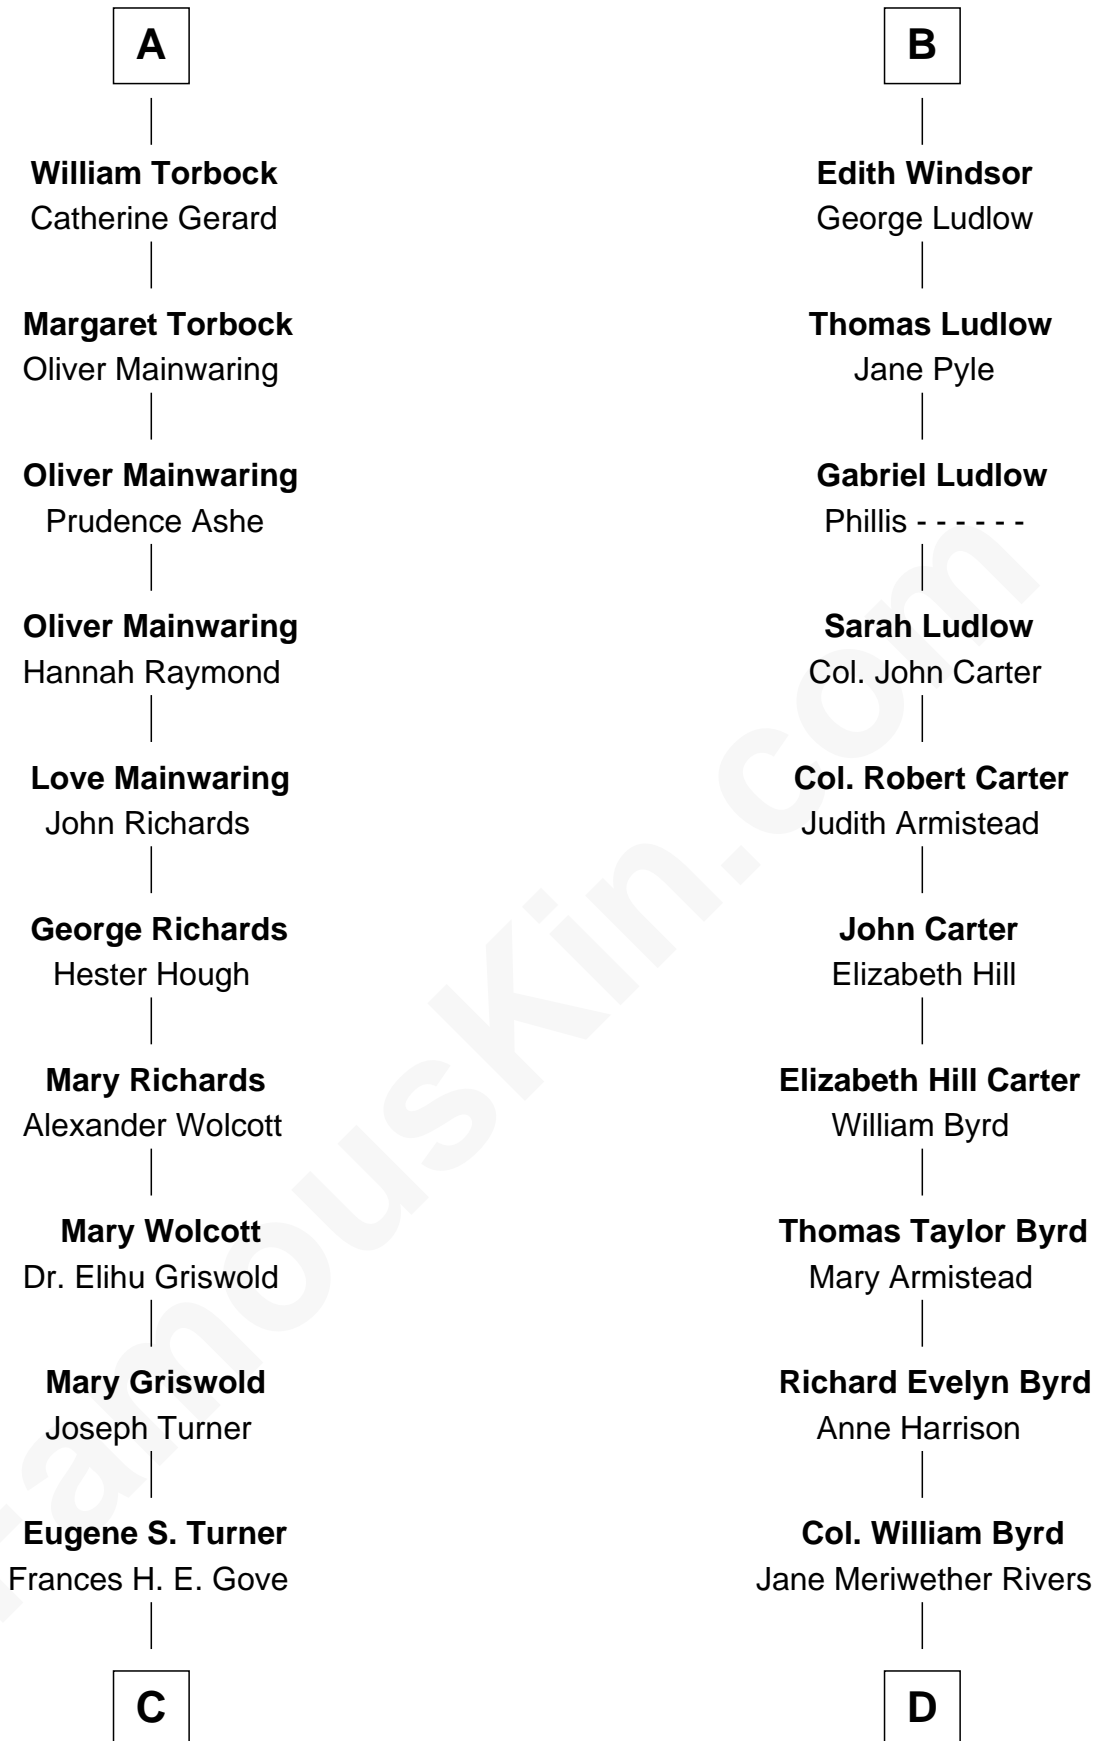

FamousKin.com Relationship Chart of

Ed Helms

TV and Movie Actor

18th cousin 3 times removed of

Harry F. Byrd

50th Governor of Virginia

Humphrey de Bohun

Elizabeth Plantagenet

Sir William de Bohun
Elizabeth de Badlesmere

Elizabeth de Bohun
Sir Richard Fitzalan

Elizabeth Fitzalan
Sir Robert Goushill

Joan Goushill
Sir Thomas Stanley

Sir John Stanley
Elizabeth Weever

Margery Stanley
Sir William Torbock

Thomas Torbock
Elizabeth Moore

A

Margaret de Bohun
Sir Hugh de Courtnay

Elizabeth de Courtnay
Sir Andrew Luttrell

Sir Hugh Luttrell
Catherine de Beaumont

Elizabeth Luttrell
John Stratton

Elizabeth Stratton
John Andrews

Elizabeth Andrews
Sir Thomas de Windsor

Sir Andrews de Windsor
Elizabeth Blount

B

C

Ione Turner
Walter Harold Wright

Inez Emeline Wright
George Pullen Jackson

Frances Helen Jackson
Fitzgerald Sale Parker

Pamela Ann Parker
John A. Helms