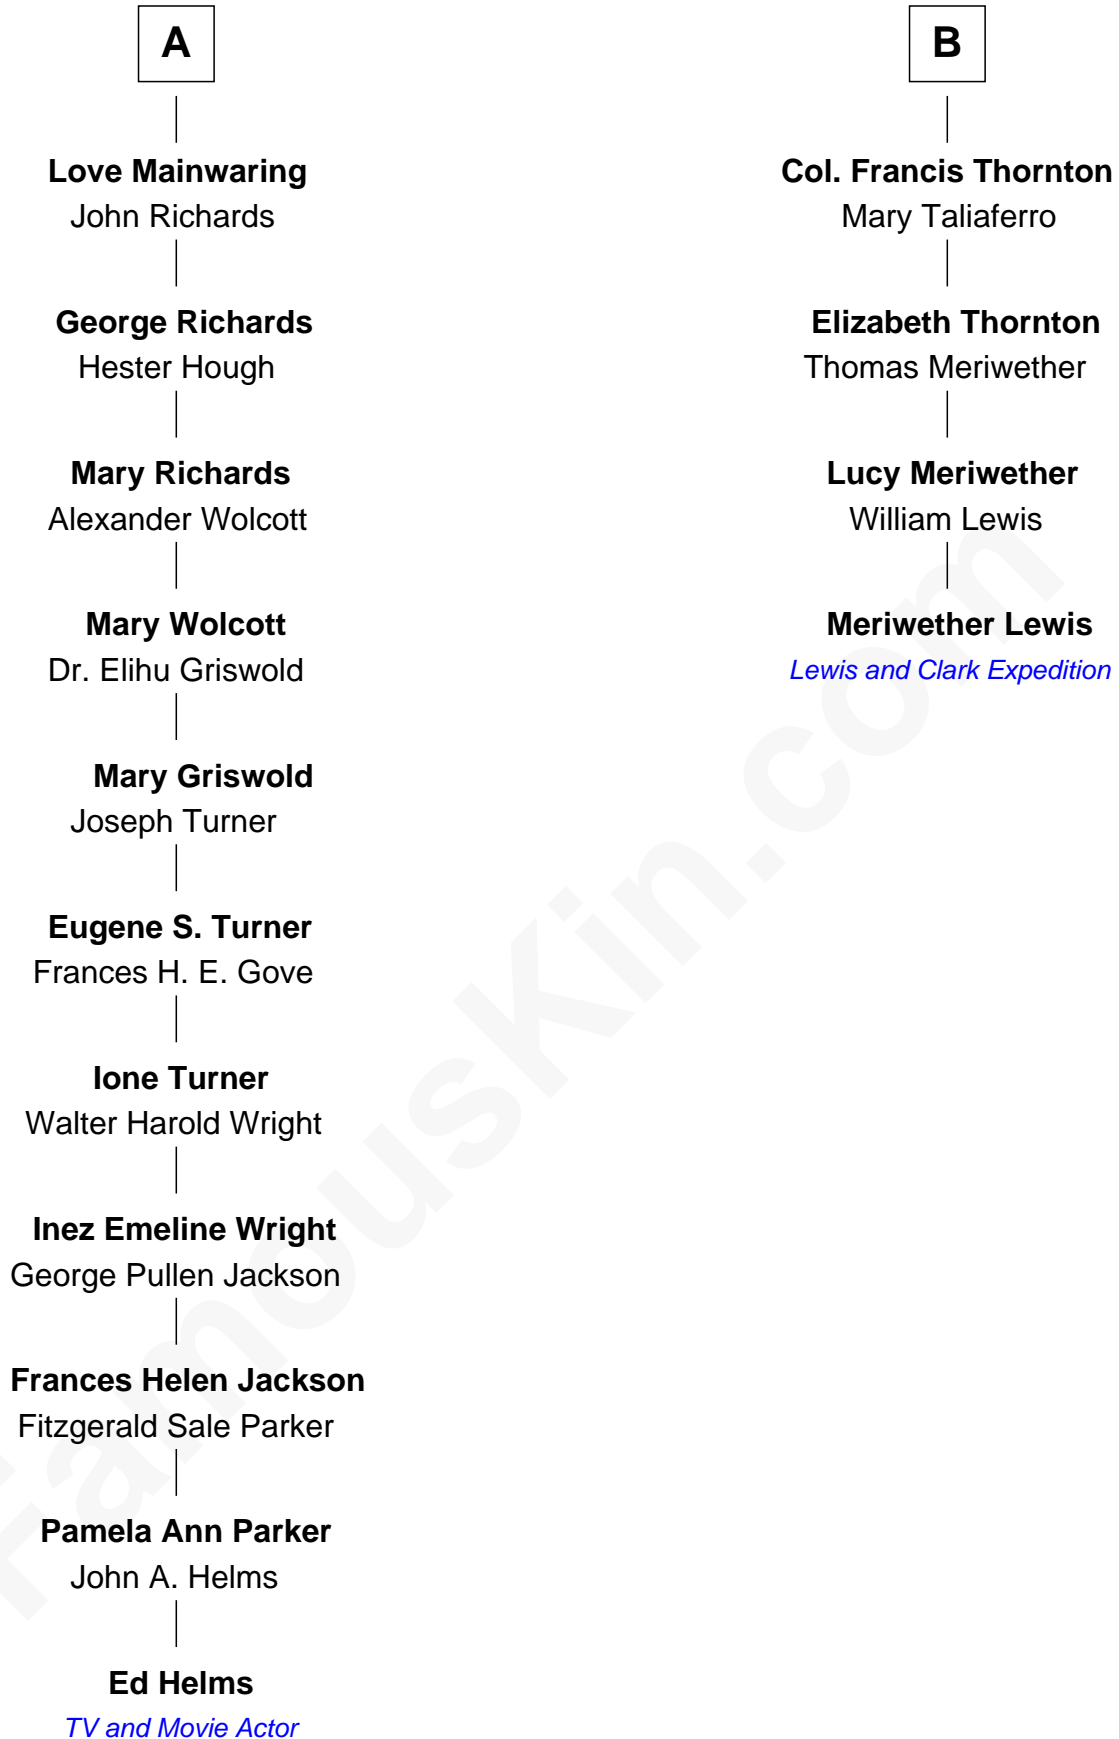

FamousKin.com

Relationship Chart of

Ed Helms

TV and Movie Actor

10th cousin 7 times removed of

Meriwether Lewis

Lewis and Clark Expedition

Sir John Savage

Katherine Stanley

Margaret Savage
Sir Edmund Trafford

Margery Trafford
Sir Thomas Gerard

Sir Thomas Gerard
Jane Legh

Catherine Gerard
William Torbock

Margaret Torbock
Oliver Mainwaring

Oliver Mainwaring
Prudence Ashe

Oliver Mainwaring
Hannah Raymond

A

Sir Christopher Savage
Anne Stanley

Sir Christopher Savage
Anne Lygon

Francis Savage
Anne Sheldon

Walter Savage
Elizabeth Hall

Ralph Savage

Anthony Savage
Sarah Constable

Alice Savage
Francis Thornton

B

Ed Helms photo by [Shana Fagan](#) (CC BY 3.0)