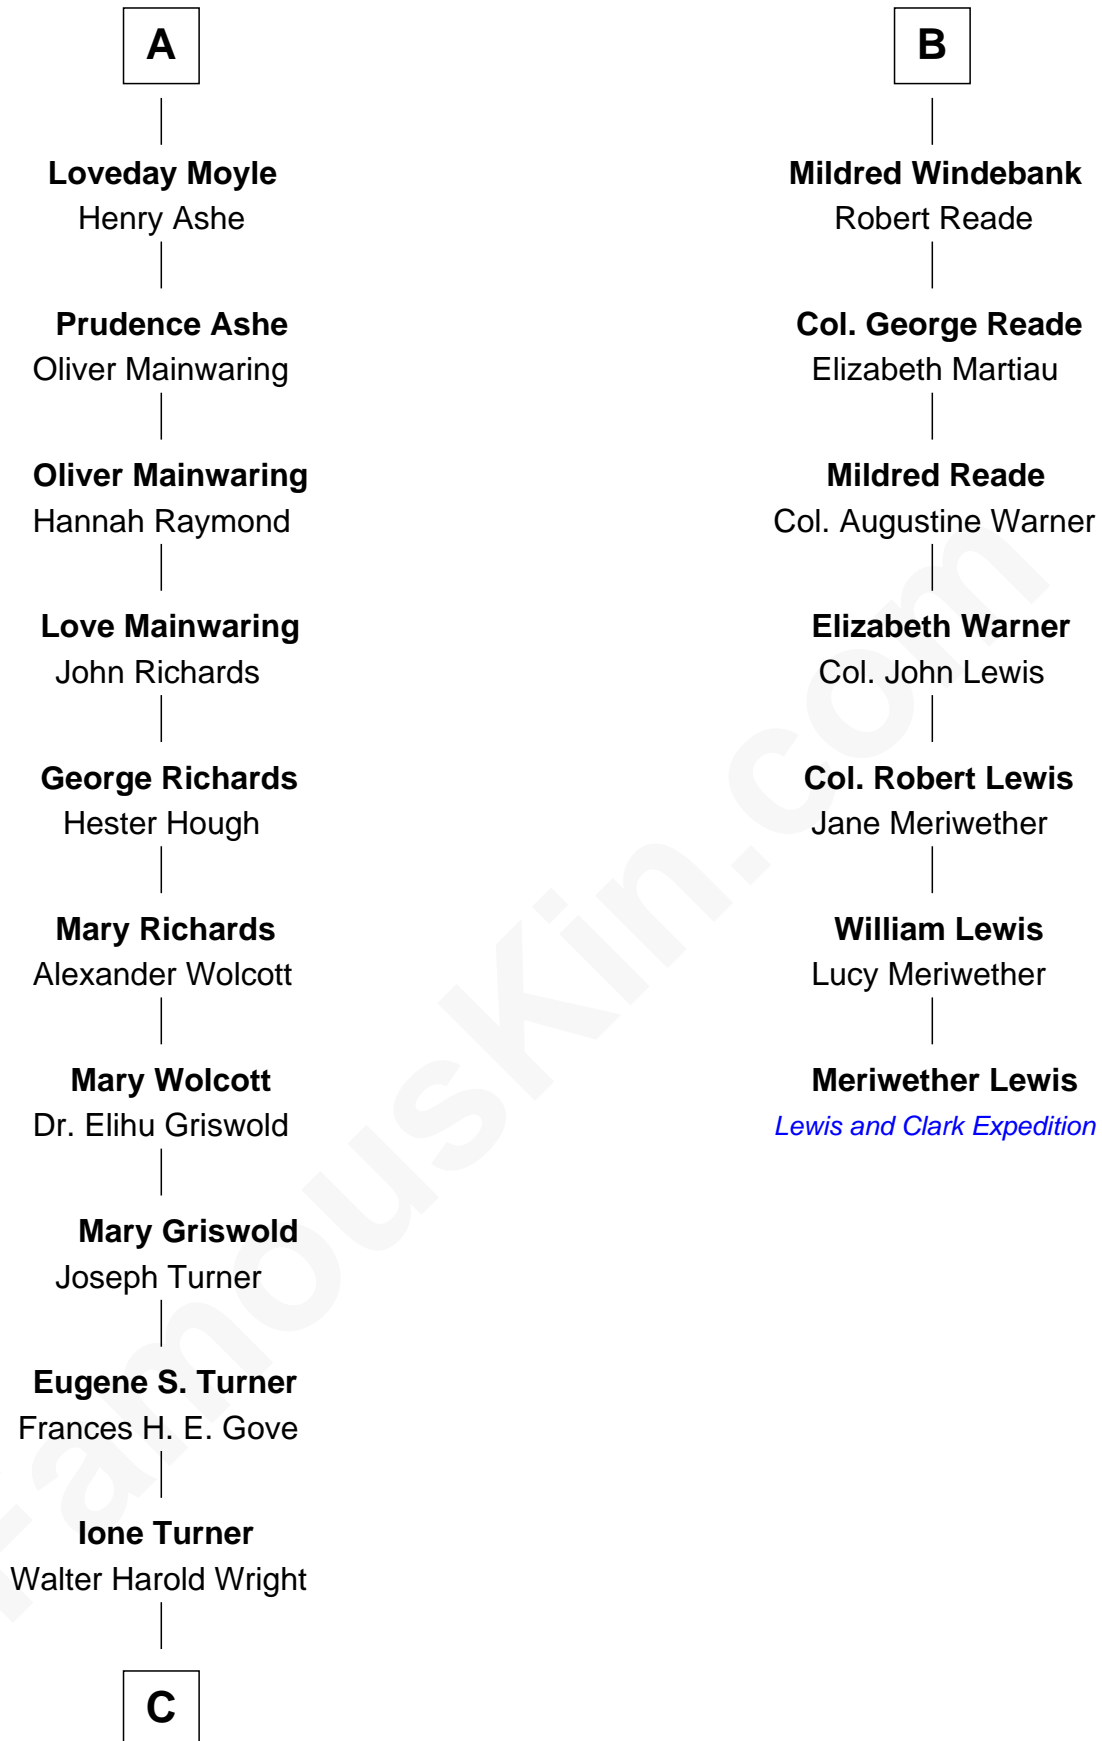

FamousKin.com

Relationship Chart of

Ed Helms

TV and Movie Actor

13th cousin 7 times removed of

Meriwether Lewis

Lewis and Clark Expedition

C