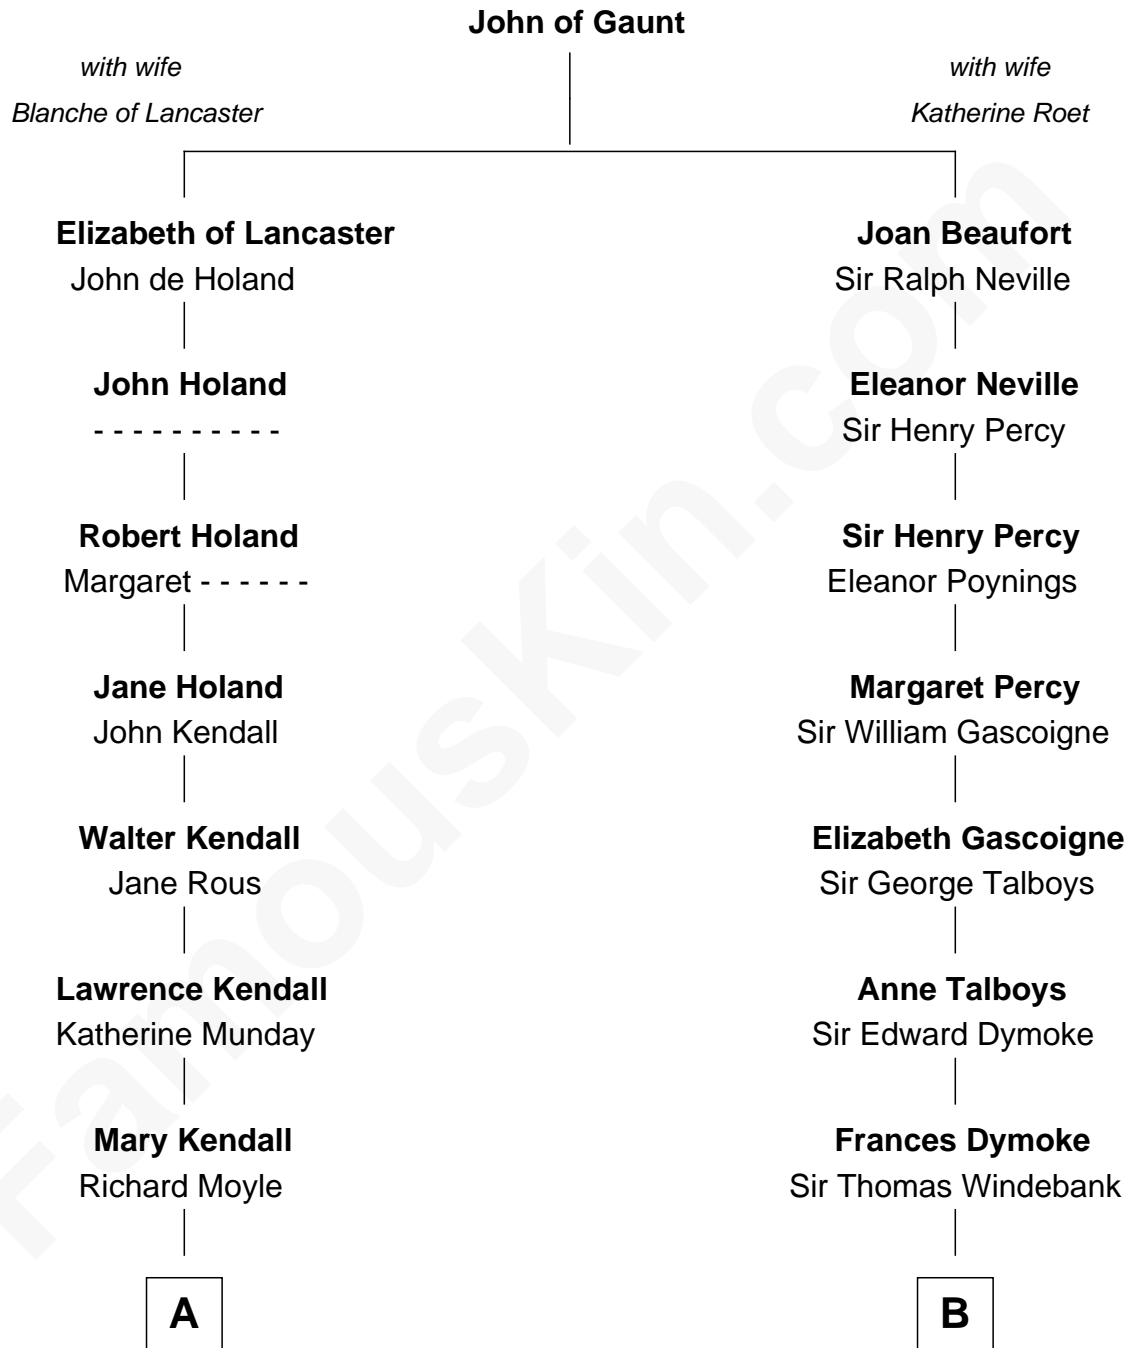

FamousKin.com

Relationship Chart of

Ed Helms

TV and Movie Actor

13th cousin 7 times removed of

Meriwether Lewis

Lewis and Clark Expedition

C

Inez Emeline Wright
George Pullen Jackson

Frances Helen Jackson
Fitzgerald Sale Parker

Pamela Ann Parker
John A. Helms

Ed Helms
TV and Movie Actor

FamousKin.com