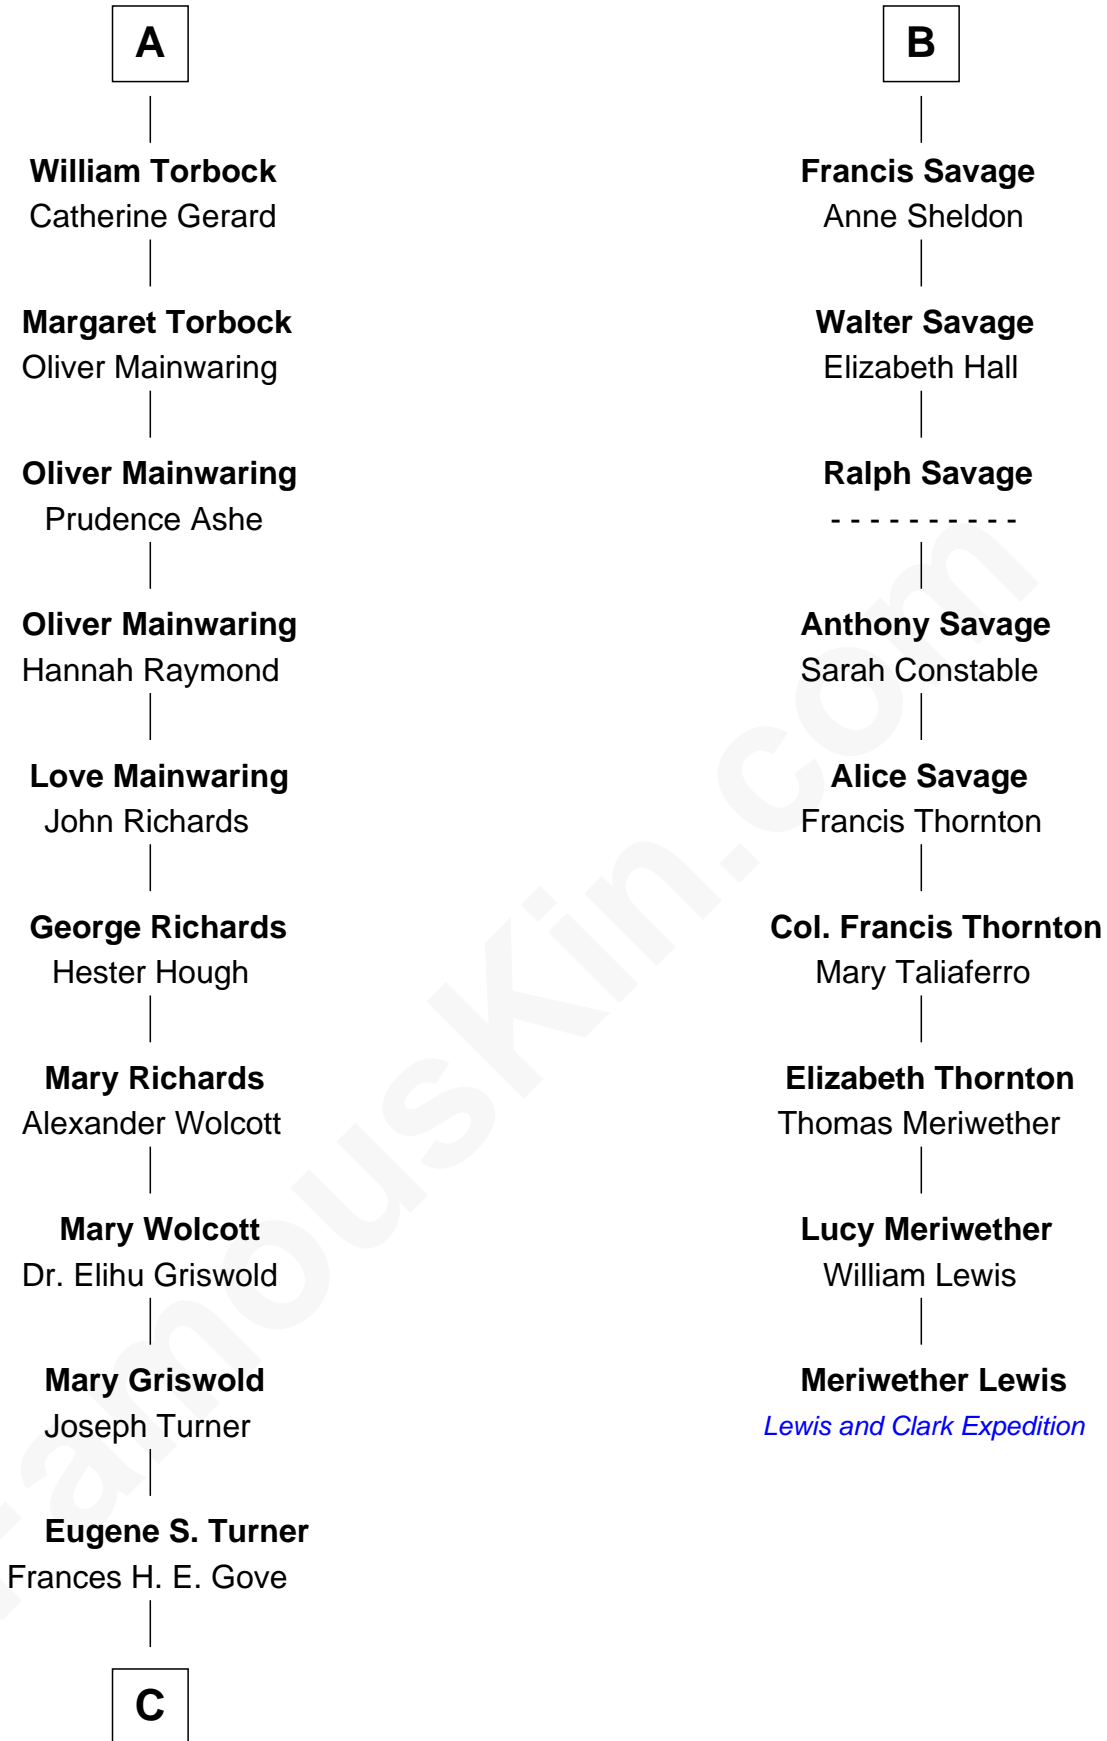

FamousKin.com

Relationship Chart of

Ed Helms

TV and Movie Actor

15th cousin 6 times removed of

Meriwether Lewis

Lewis and Clark Expedition

Hugh de Mascy

C

|
Ione Turner

Walter Harold Wright

|
Inez Emeline Wright

George Pullen Jackson

|
Frances Helen Jackson

Fitzgerald Sale Parker

|
Pamela Ann Parker