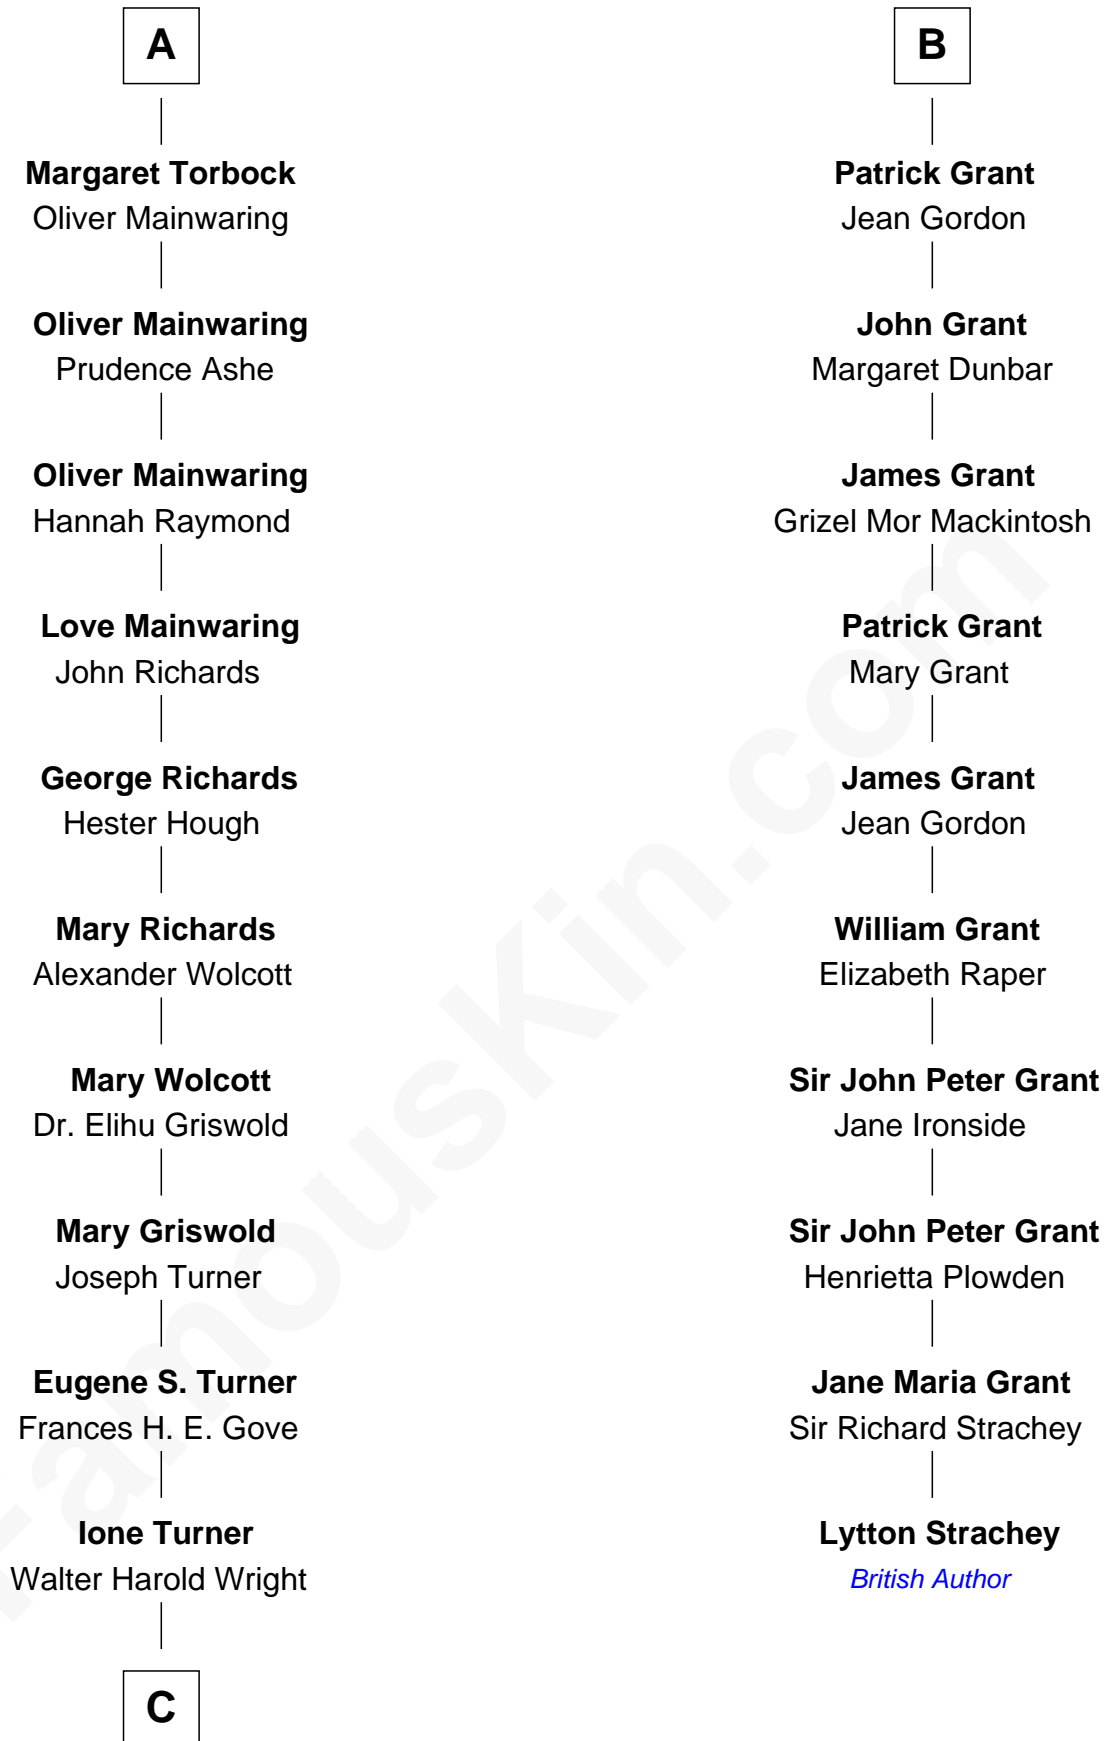

FamousKin.com

Relationship Chart of

Ed Helms

TV and Movie Actor

16th cousin 4 times removed of

Lytton Strachey

Author and Co-Founder of Bloomsbury Group

C