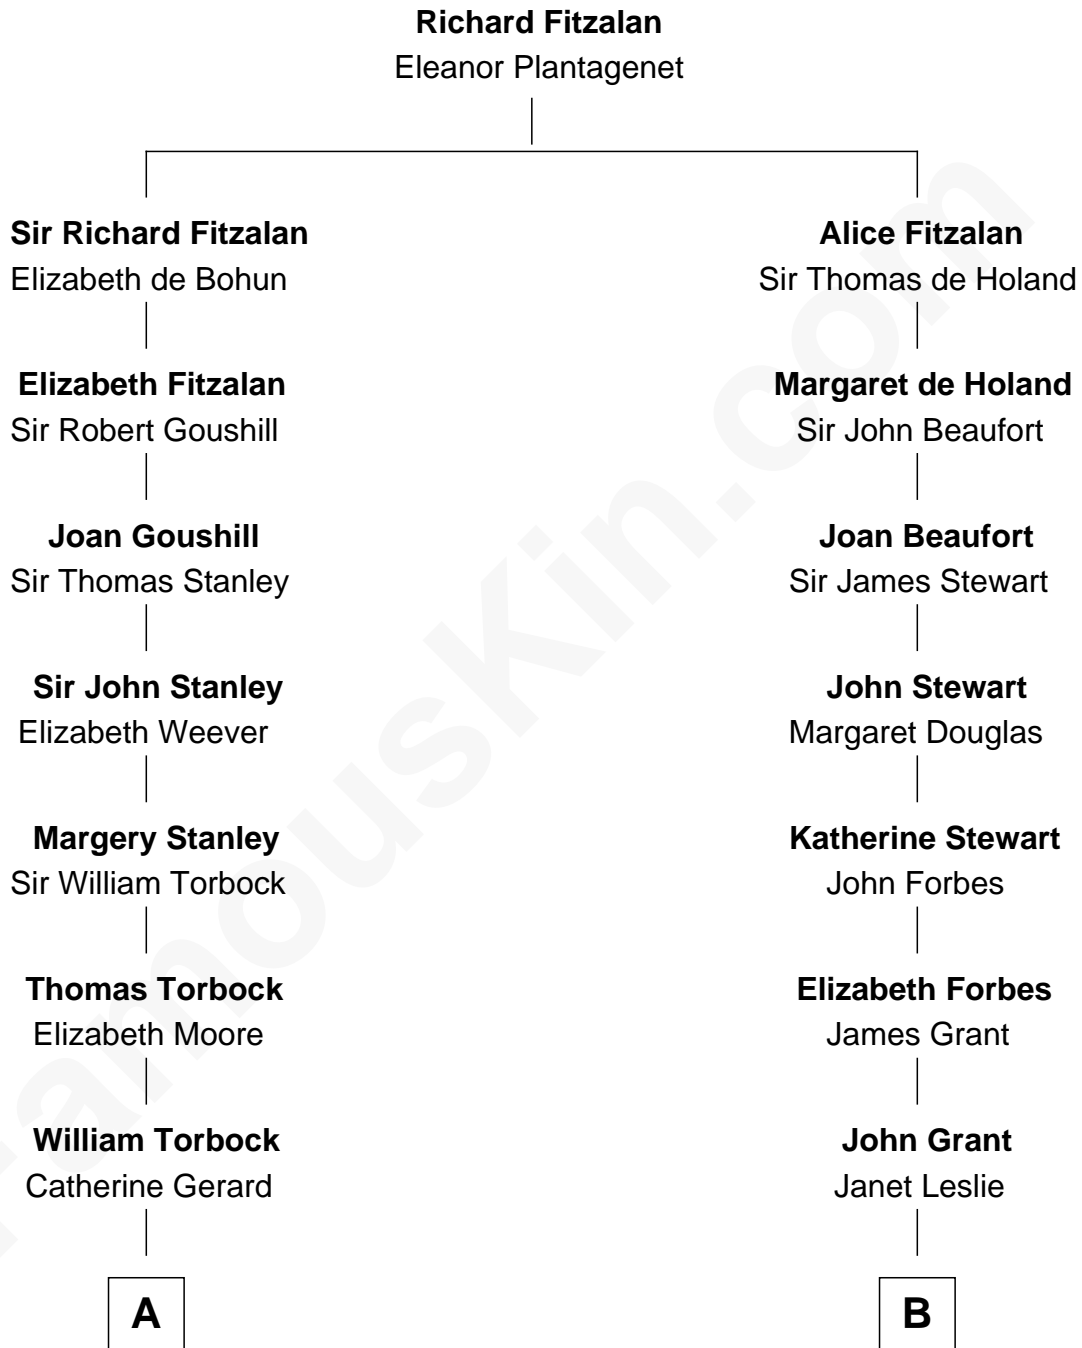

FamousKin.com

Relationship Chart of

Ed Helms

TV and Movie Actor

16th cousin 4 times removed of

Lytton Strachey

Author and Co-Founder of Bloomsbury Group

C

Inez Emeline Wright
George Pullen Jackson

Frances Helen Jackson
Fitzgerald Sale Parker

Pamela Ann Parker
John A. Helms

Ed Helms
TV and Movie Actor

FamousKin.com