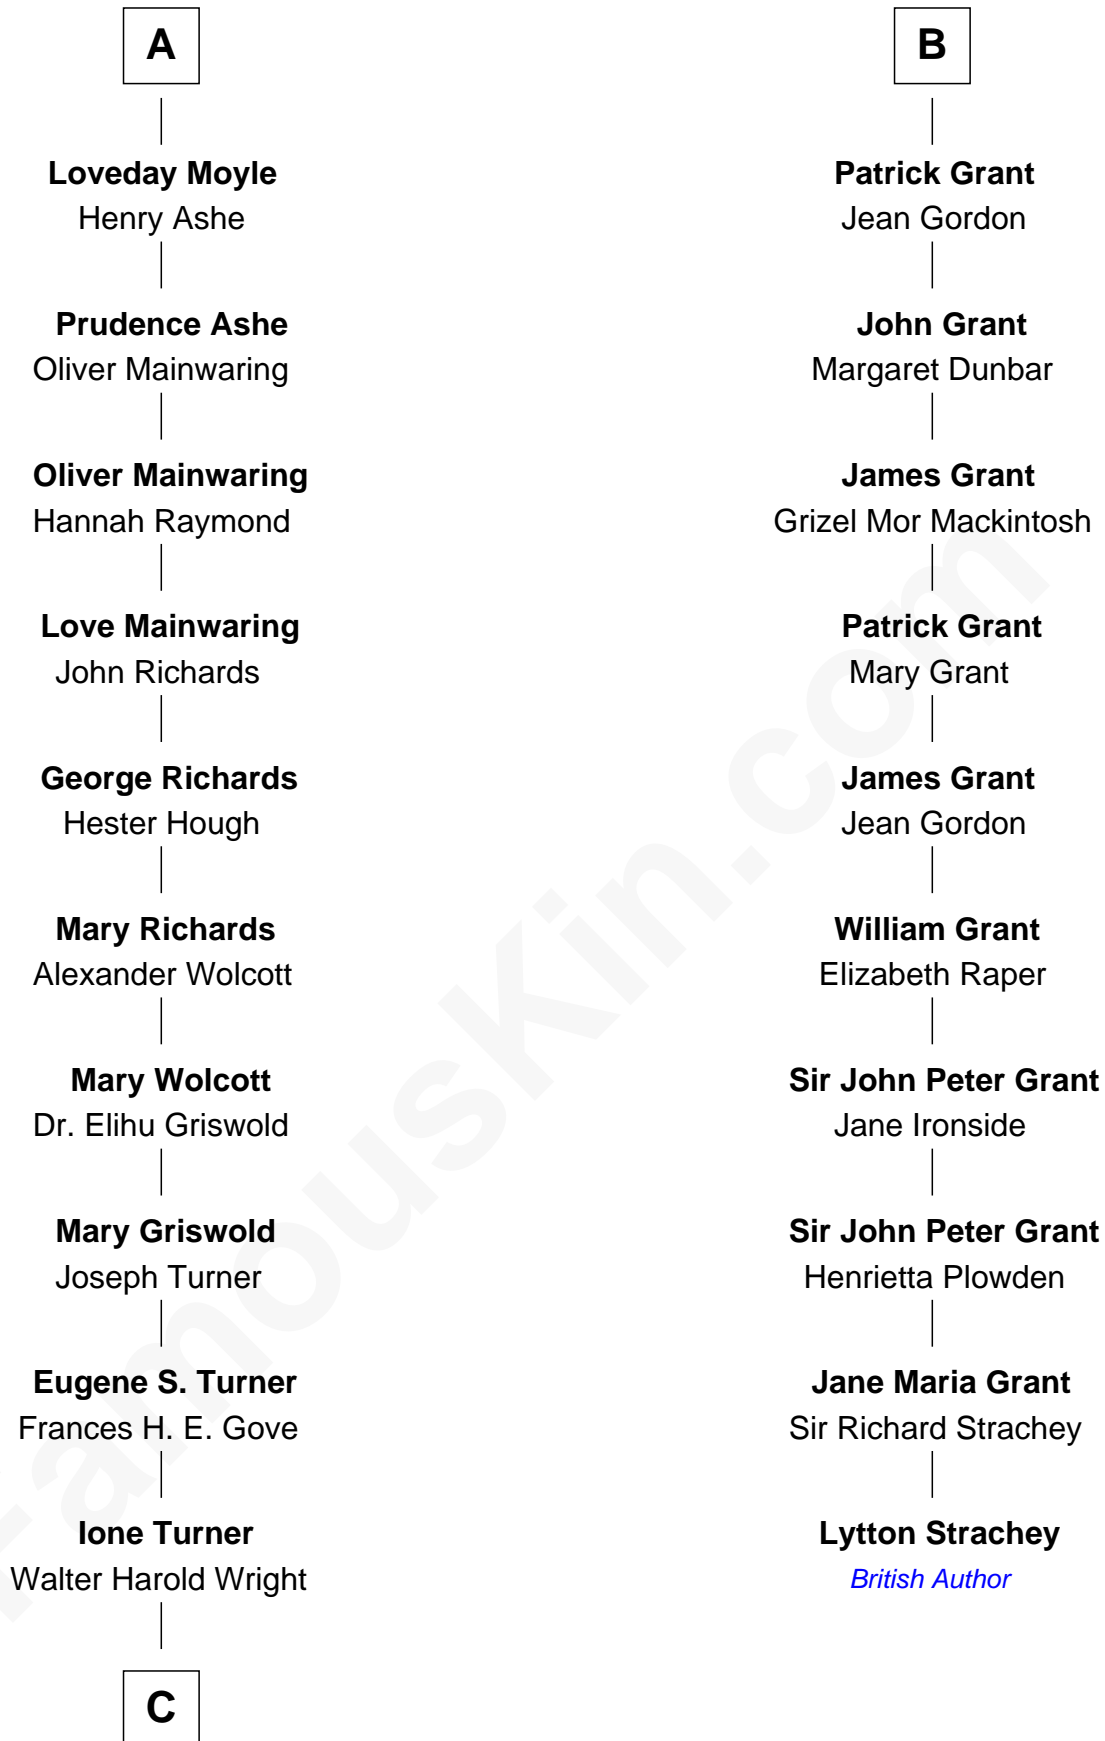

FamousKin.com

Relationship Chart of

Ed Helms

TV and Movie Actor

16th cousin 4 times removed of

Lytton Strachey

Author and Co-Founder of Bloomsbury Group

C

Inez Emeline Wright
George Pullen Jackson

Frances Helen Jackson
Fitzgerald Sale Parker

Pamela Ann Parker
John A. Helms

Ed Helms
TV and Movie Actor

FamousKin.com