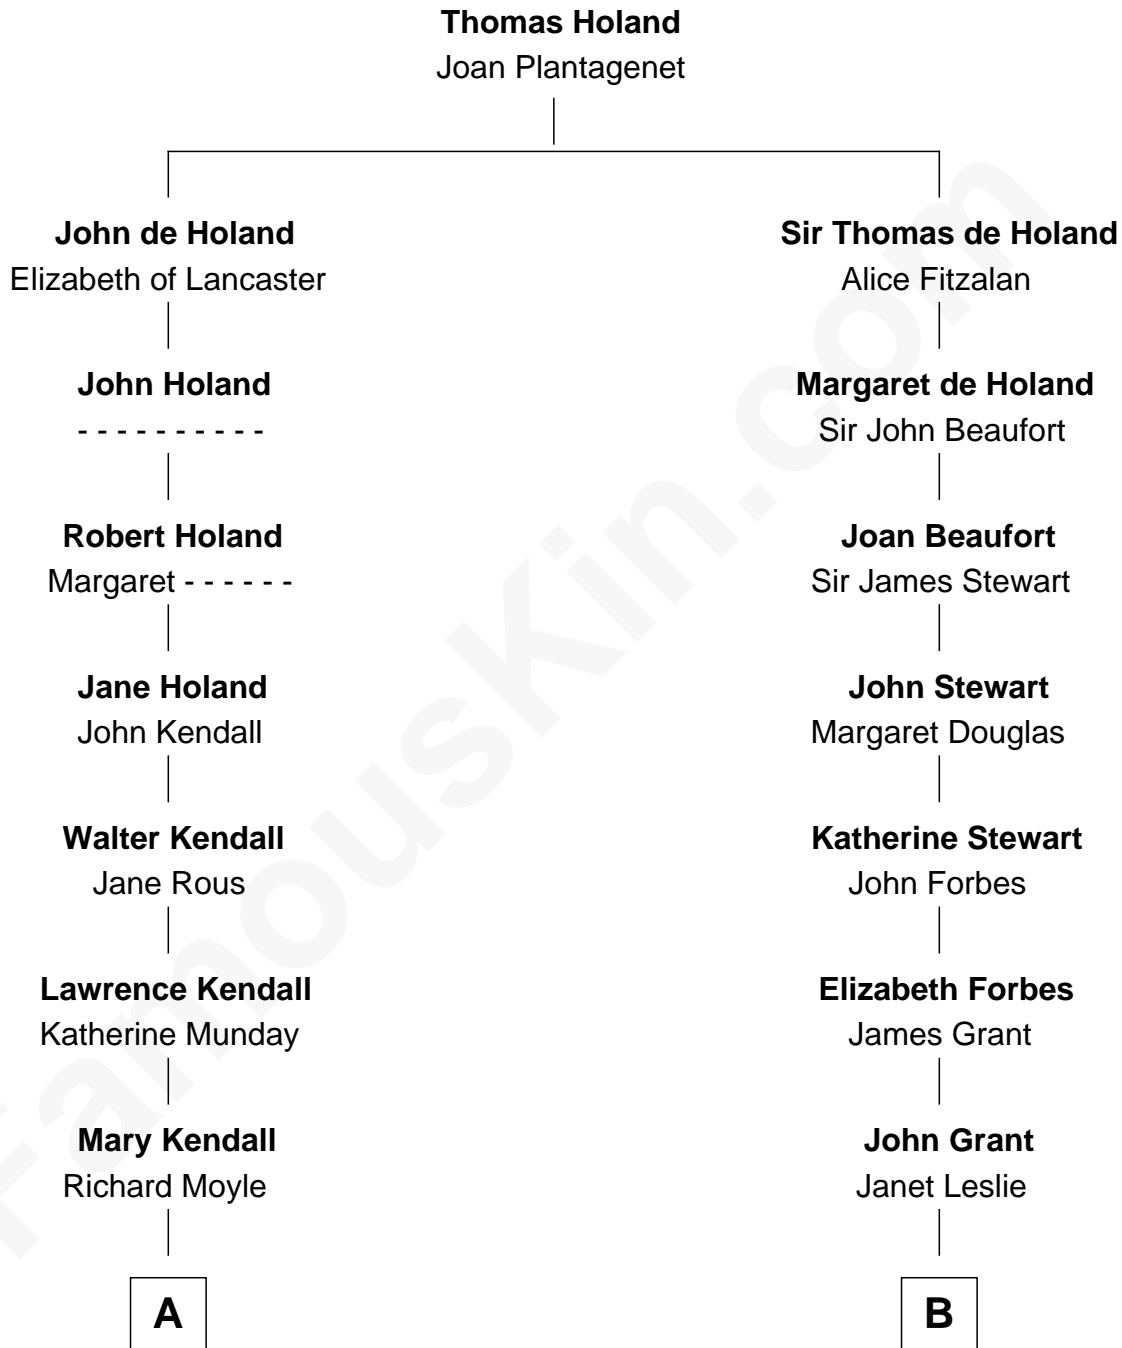

FamousKin.com

Relationship Chart of

Ed Helms

TV and Movie Actor

16th cousin 4 times removed of

Lytton Strachey

Author and Co-Founder of Bloomsbury Group

C

Inez Emeline Wright
George Pullen Jackson

Frances Helen Jackson
Fitzgerald Sale Parker

Pamela Ann Parker
John A. Helms

Ed Helms
TV and Movie Actor

FamousKin.com