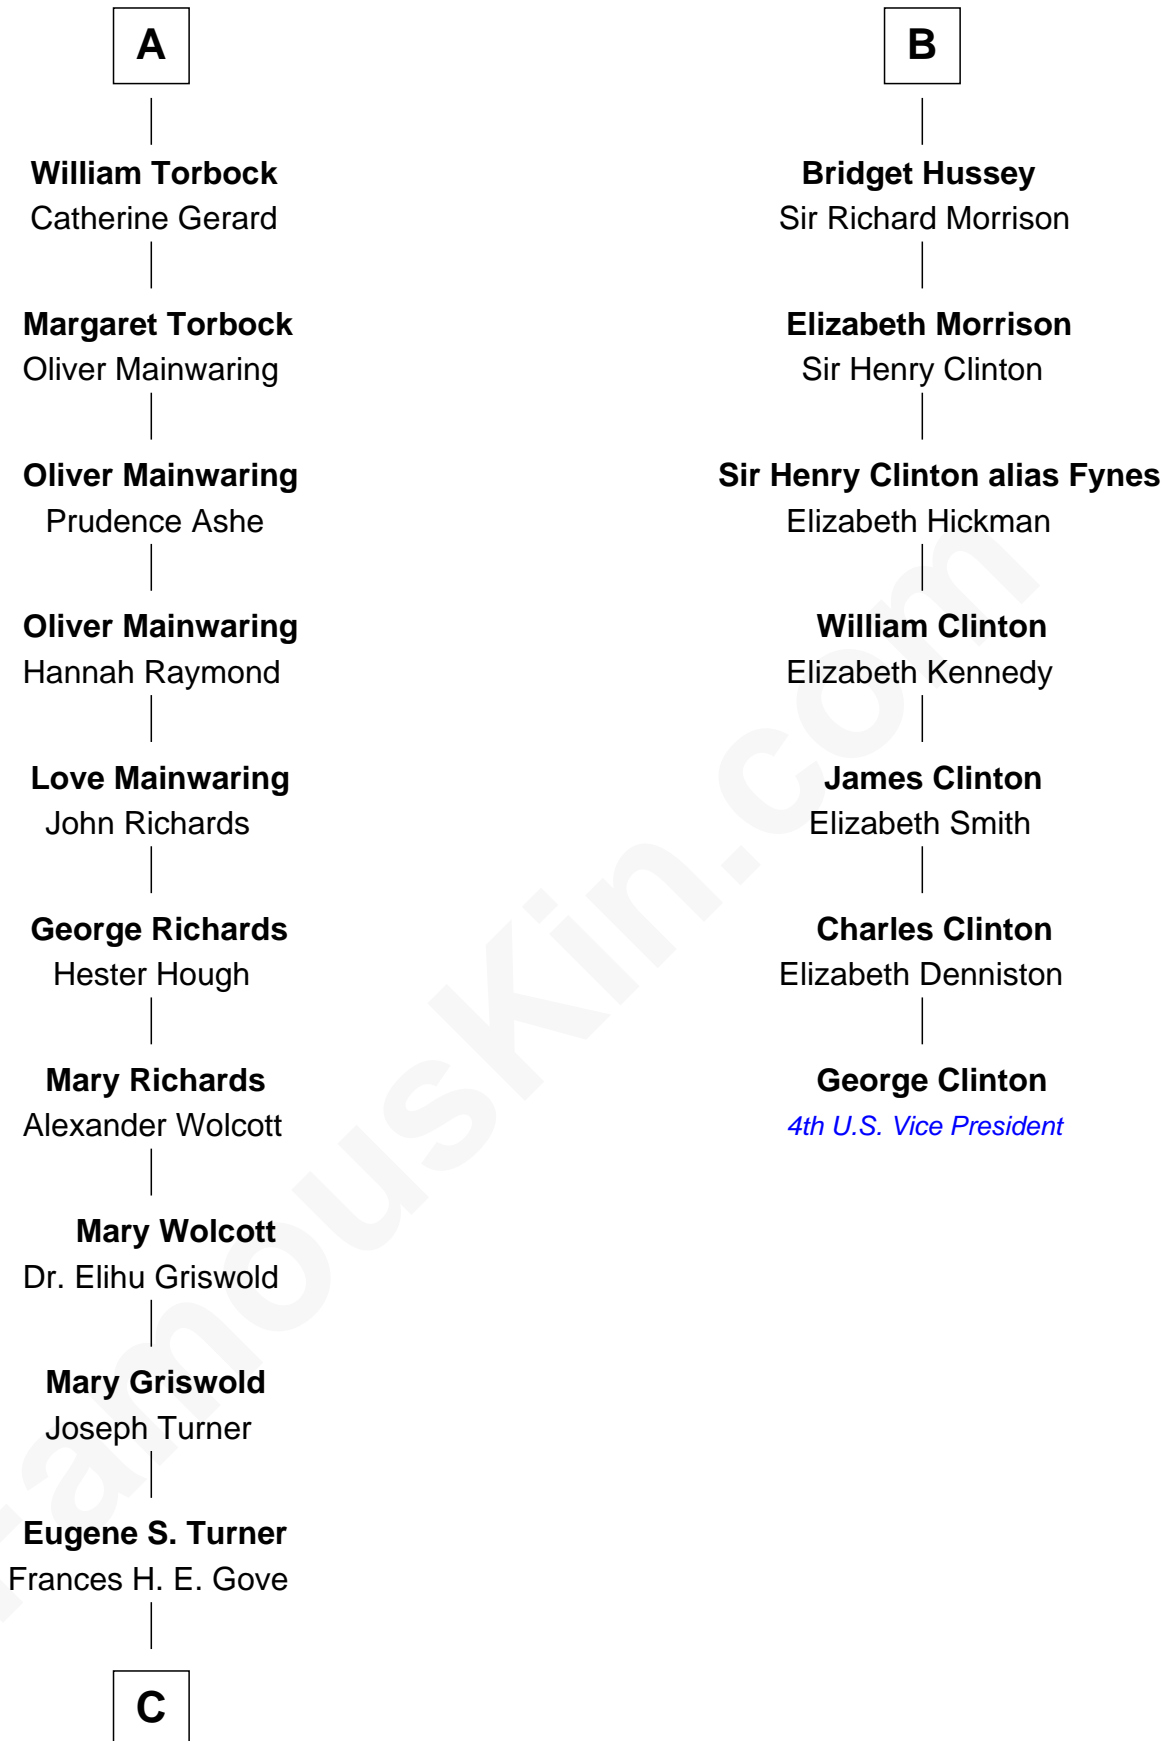

FamousKin.com

Relationship Chart of

Ed Helms

TV and Movie Actor

13th cousin 8 times removed of

George Clinton

4th U.S. Vice President

Henry Plantagenet
Maud de Chaworth

Eleanor Plantagenet
Richard Fitzalan

Sir Richard Fitzalan
Elizabeth de Bohun

Elizabeth Fitzalan
Sir Robert Goushill

Joan Goushill
Sir Thomas Stanley

Sir John Stanley
Elizabeth Weever

Margery Stanley
Sir William Torbock

Thomas Torbock
Elizabeth Moore

A

Henry of Lancaster
Isabella de Beaumont

Blanche of Lancaster
John of Gaunt

Elizabeth of Lancaster
John de Holand

Constance de Holand
Sir John Grey

Sir Edmund Grey
Katherine Percy

George Grey
Catherine Herbert

Anne Grey
Sir John Hussey

B

C

|
Ione Turner

Walter Harold Wright

|
Inez Emeline Wright

George Pullen Jackson