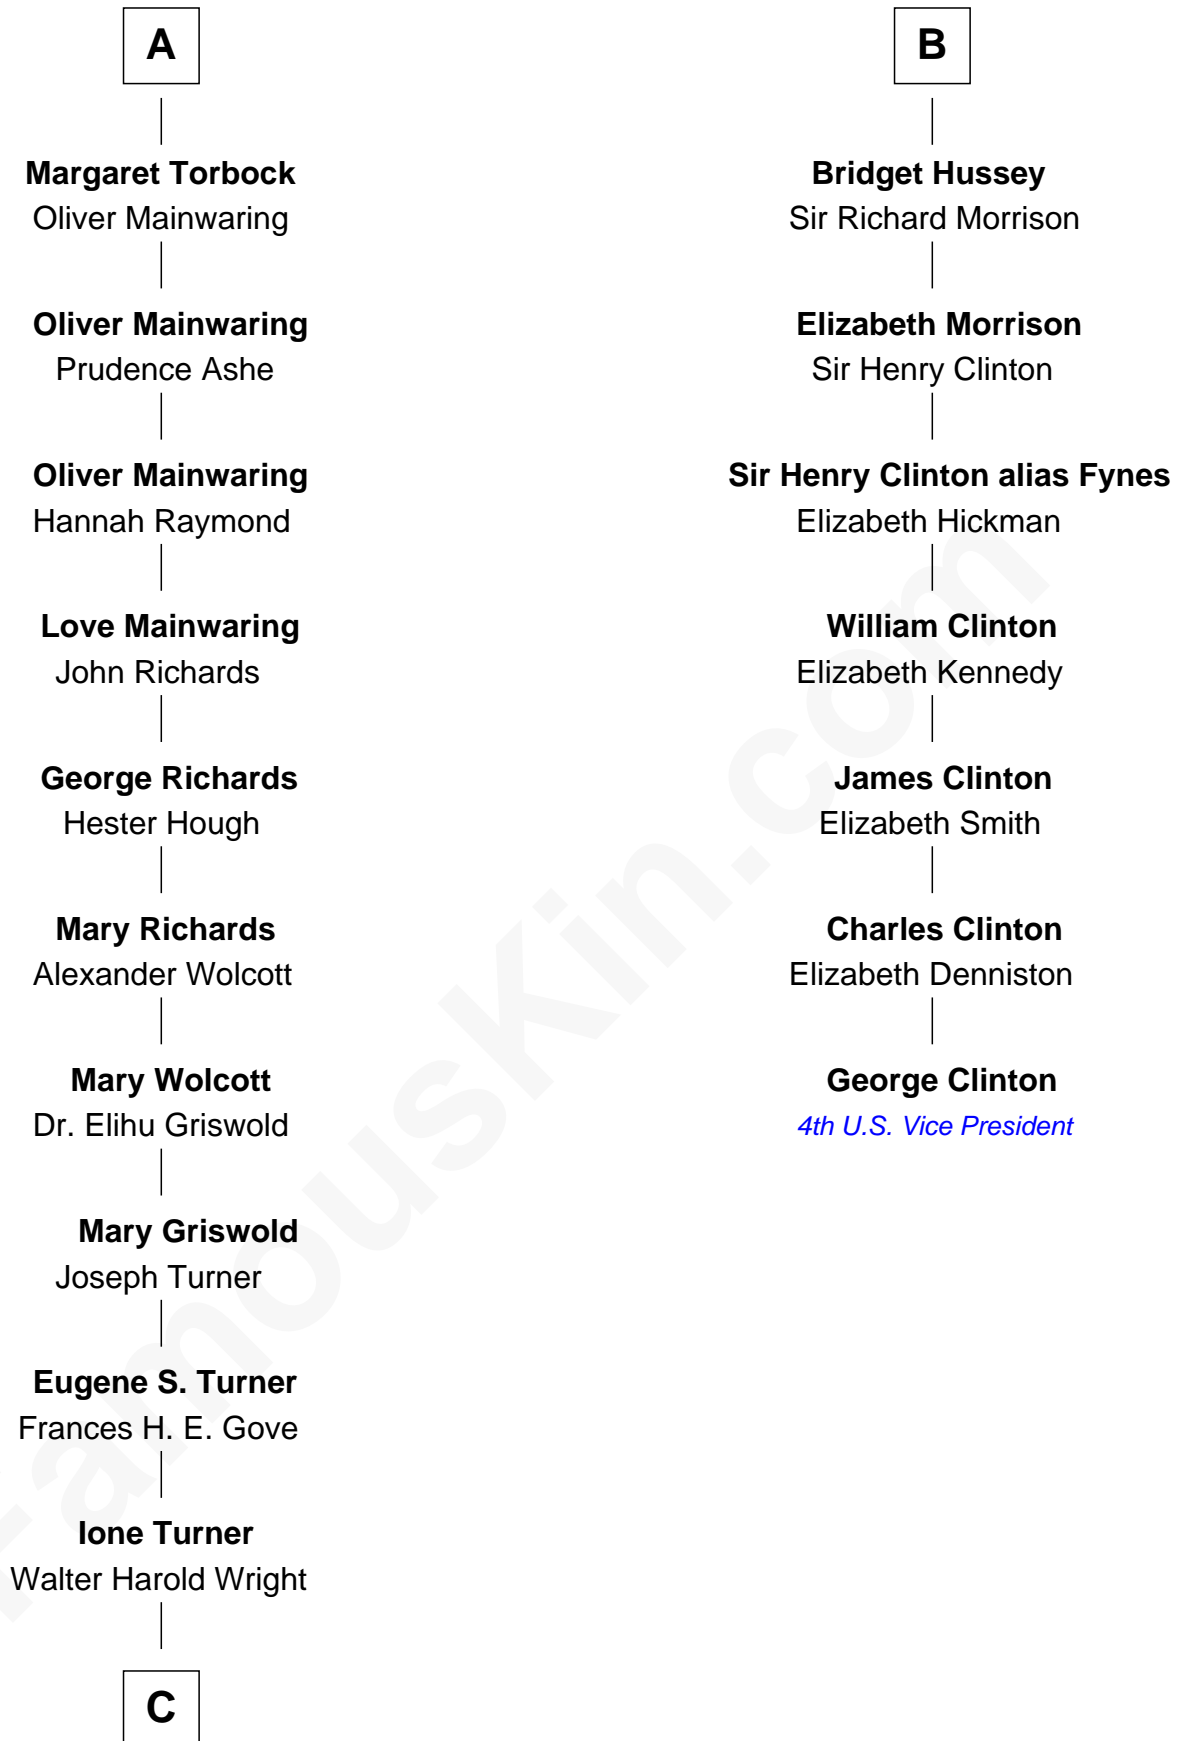

# FamousKin.com Relationship Chart of Ed Helms

TV and Movie Actor

13th cousin 7 times removed of

**George Clinton**

4th U.S. Vice President

**C**

**Inez Emeline Wright**  
George Pullen Jackson

**Frances Helen Jackson**  
Fitzgerald Sale Parker

**Pamela Ann Parker**  
John A. Helms

**Ed Helms**  
*TV and Movie Actor*

FamousKin.com