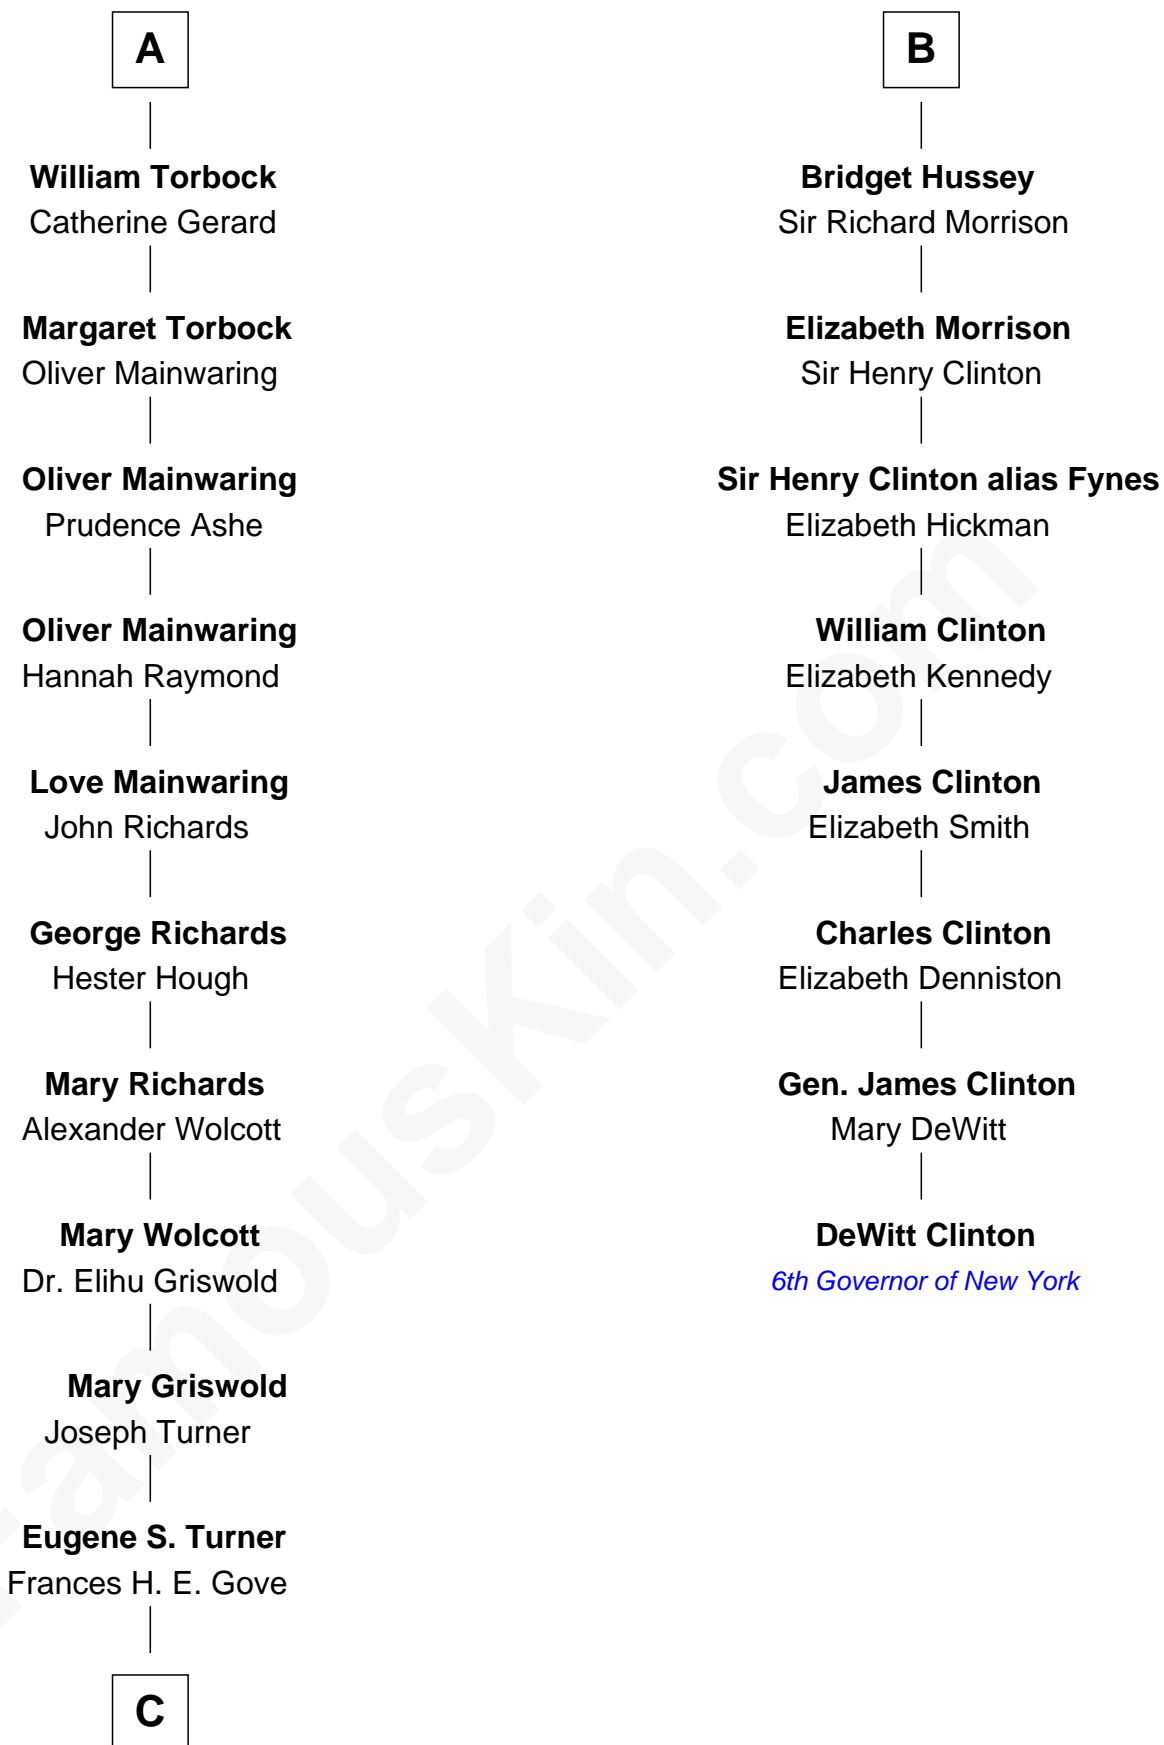

### DeWitt Clinton

*6th Governor of New York*

**Henry Plantagenet**  
Maud de Chaworth

**Eleanor Plantagenet**  
Richard Fitzalan

**Sir Richard Fitzalan**  
Elizabeth de Bohun

**Elizabeth Fitzalan**  
Sir Robert Goushill

**Joan Goushill**  
Sir Thomas Stanley

**Sir John Stanley**  
Elizabeth Weever

**Margery Stanley**  
Sir William Torbock

**Thomas Torbock**  
Elizabeth Moore

**A**

**Henry of Lancaster**  
Isabella de Beaumont

**Blanche of Lancaster**  
John of Gaunt

**Elizabeth of Lancaster**  
John de Holand

**Constance de Holand**  
Sir John Grey

**Sir Edmund Grey**  
Katherine Percy

**George Grey**  
Catherine Herbert

**Anne Grey**  
Sir John Hussey

**B**

**C**

—  
**Ione Turner**

Walter Harold Wright

—  
**Inez Emeline Wright**

George Pullen Jackson

—  
**Frances Helen Jackson**

Fitzgerald Sale Parker