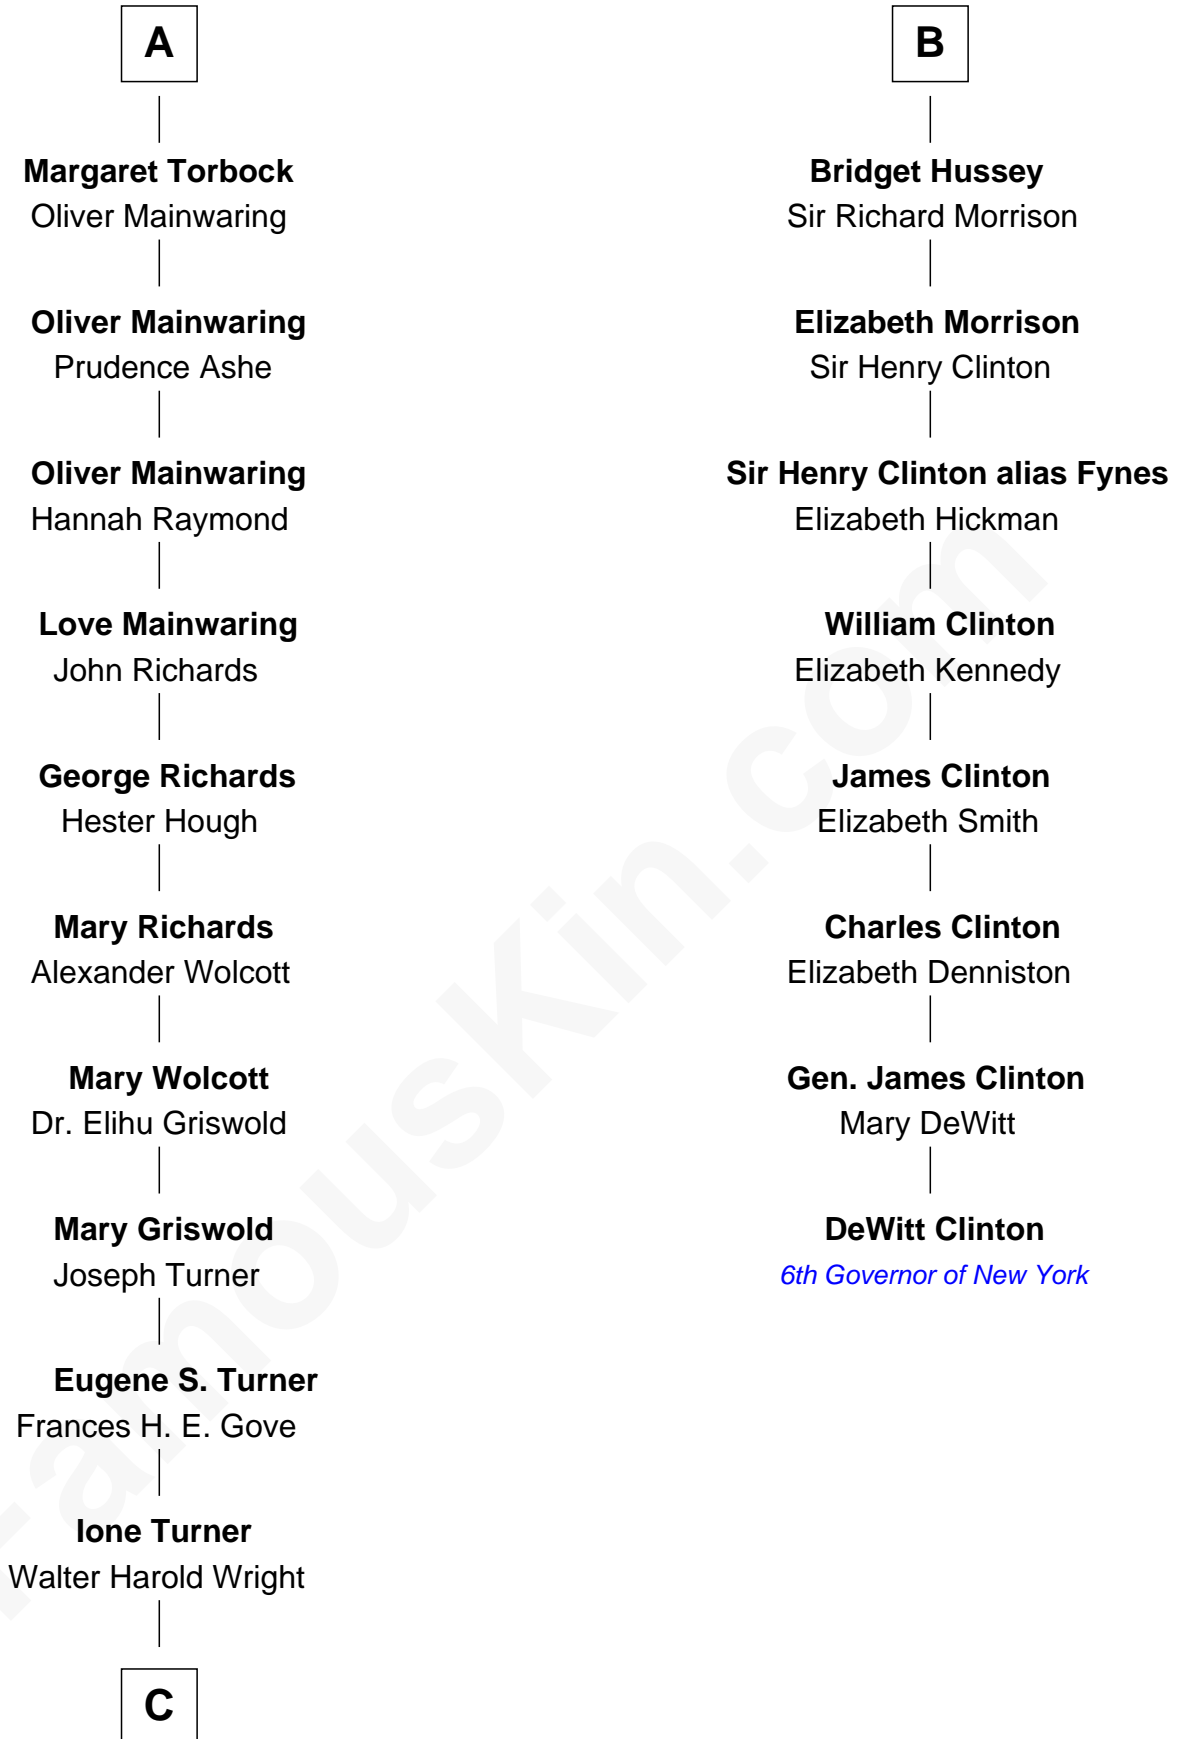

### DeWitt Clinton

6th Governor of New York

**Elizabeth de Badlesmere**

*with husband*  
Sir William de Bohun

*with husband*  
Sir Edmund Mortimer

**Elizabeth de Bohun**  
Sir Richard Fitzalan

**Sir Roger de Mortimer**  
Philippa de Montagu

**Elizabeth Fitzalan**  
Sir Robert Goushill

**Edmund Mortimer**  
Philippa Plantagenet

**Joan Goushill**  
Sir Thomas Stanley

**Elizabeth Mortimer**  
Sir Henry Percy

**Sir John Stanley**  
Elizabeth Weever

**Sir Henry Percy**  
Eleanor Neville

**Margery Stanley**  
Sir William Torbock

**Katherine Percy**  
Sir Edmund Grey

**Thomas Torbock**  
Elizabeth Moore

**George Grey**  
Catherine Herbert

**William Torbock**  
Catherine Gerard

**Anne Grey**  
Sir John Hussey

**A**

**B**

**C**

**Inez Emeline Wright**  
George Pullen Jackson

**Frances Helen Jackson**  
Fitzgerald Sale Parker

**Pamela Ann Parker**  
John A. Helms

**Ed Helms**  
*TV and Movie Actor*