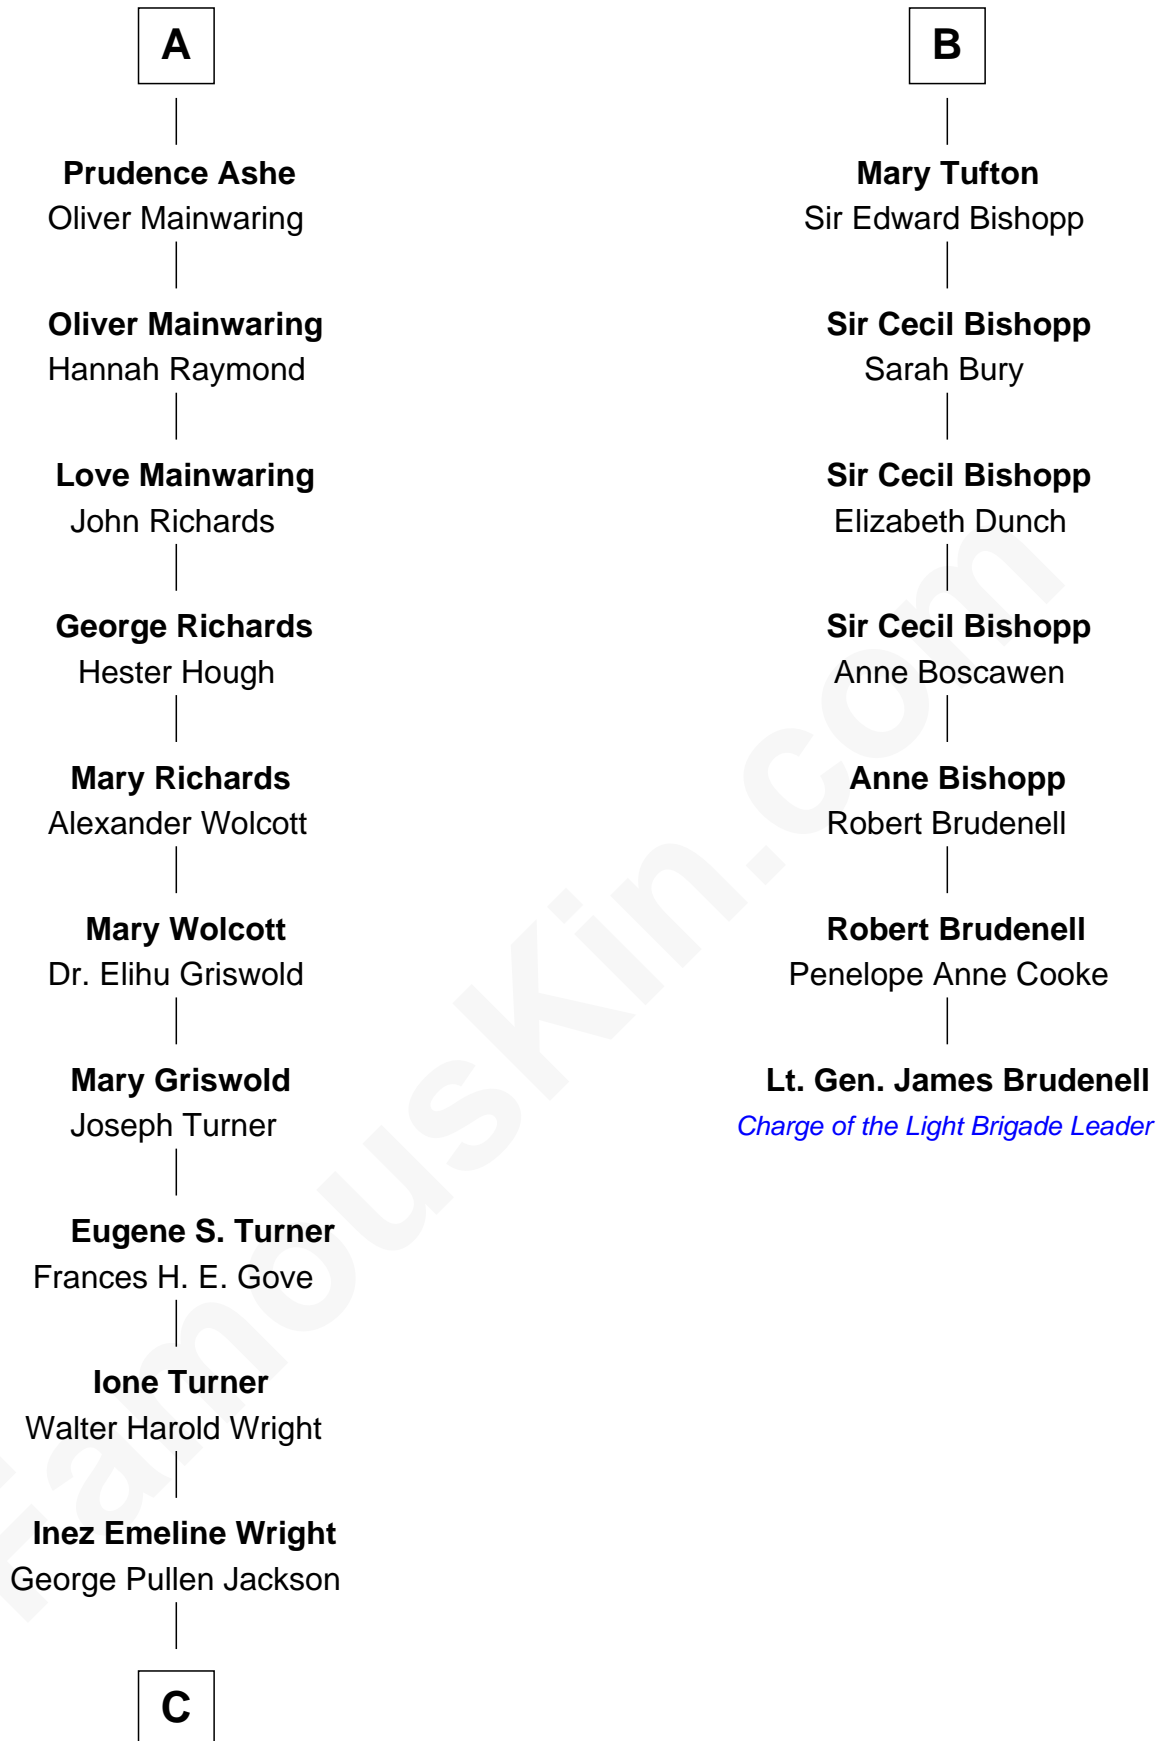

FamousKin.com

Relationship Chart of

Ed Helms

TV and Movie Actor

13th cousin 6 times removed of

Lt. Gen. James Brudenell

Leader of the "Charge of the Light Brigade"

C

—
Frances Helen Jackson

Fitzgerald Sale Parker

—
Pamela Ann Parker

John A. Helms

—
Ed Helms

TV and Movie Actor

FamousKin.com