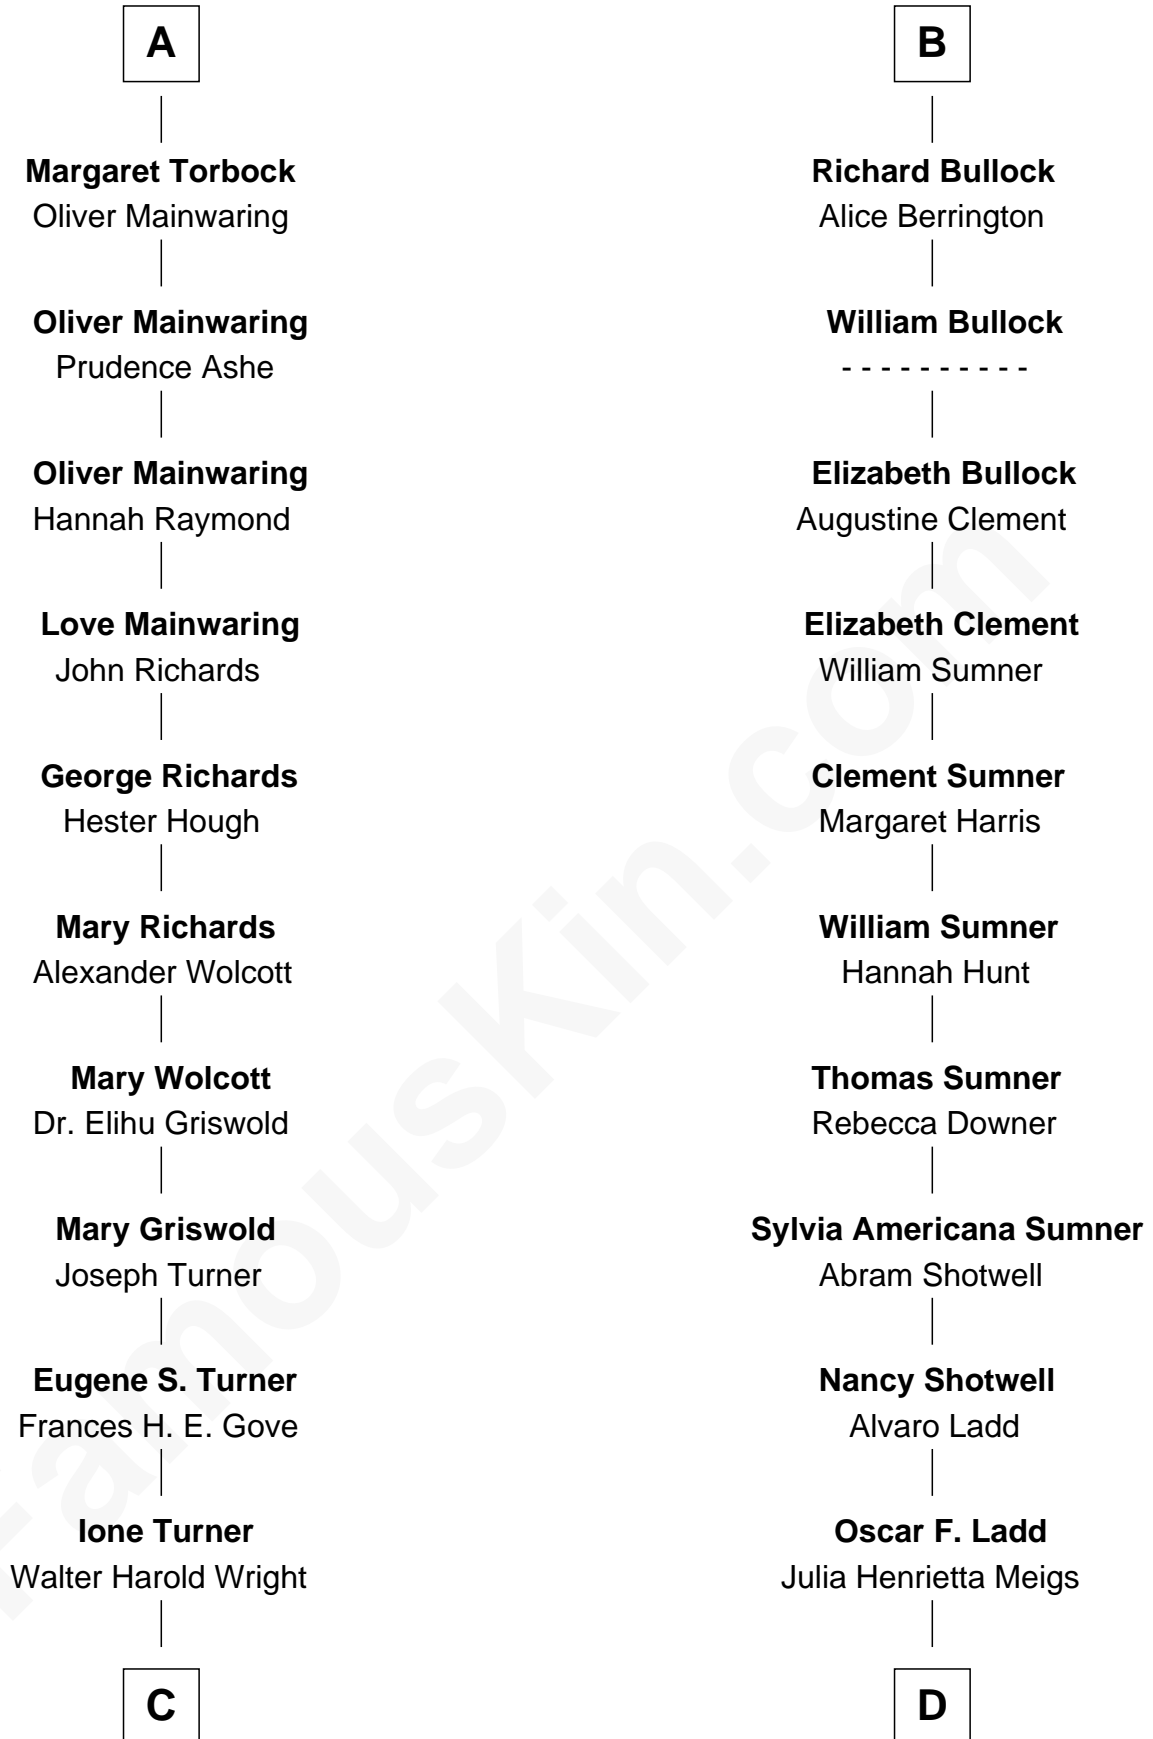

FamousKin.com Relationship Chart of

Ed Helms

TV and Movie Actor

18th cousin 2 times removed of

Alan Ladd

Movie Actor

Richard Fitzalan

*with wife
Eleanor Plantagenet*

Alice Sergeaux
Sir Richard de Vere

Sir John Stanley
Elizabeth Weever

Sir John de Vere
Elizabeth Howard

Margery Stanley
Sir William Torbock

Joan de Vere
Sir William Norreys

Thomas Torbock
Elizabeth Moore

Margaret Norreys
Gilbert Bullock

William Torbock
Catherine Gerard

Thomas Bullock
Alice Kingsmill

A

B

C

Inez Emeline Wright
George Pullen Jackson

Frances Helen Jackson
Fitzgerald Sale Parker

Pamela Ann Parker
John A. Helms