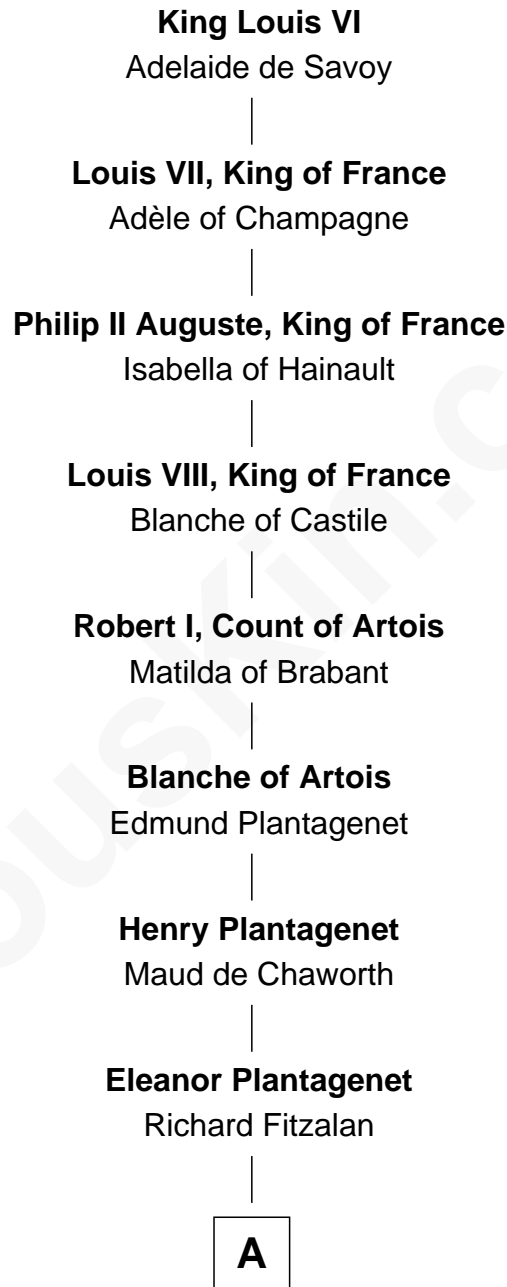

FamousKin.com Relationship Chart of

Ed Helms

TV and Movie Actor

26th Great-grandson of

King Louis VI

King of France

A

Sir Richard Fitzalan

Sir William Torbock

Thomas Torbock

Elizabeth Moore

William Torbock

Catherine Gerard

Margaret Torbock

Oliver Mainwaring

Oliver Mainwaring