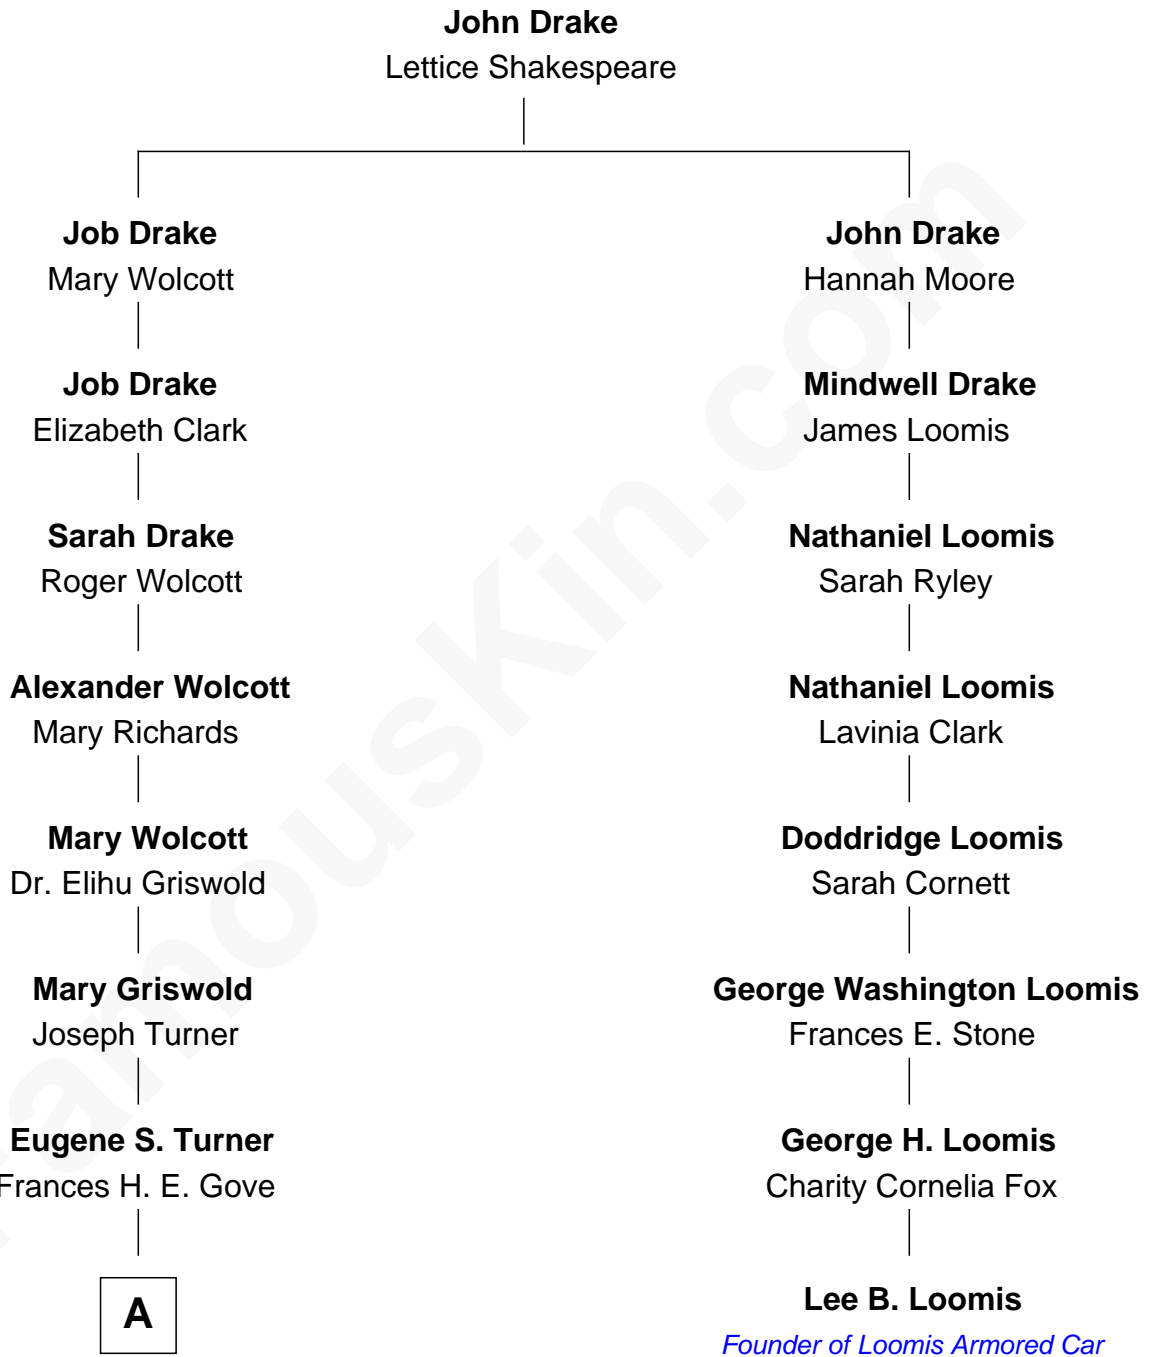

FamousKin.com Relationship Chart of

Ed Helms

TV and Movie Actor

7th cousin 4 times removed of

Lee B. Loomis

Founder of Loomis Armored Car Service

A

—
Ione Turner

Walter Harold Wright

—
Inez Emeline Wright

George Pullen Jackson

—
Frances Helen Jackson

Fitzgerald Sale Parker

—
Pamela Ann Parker

John A. Helms

—
Ed Helms

TV and Movie Actor