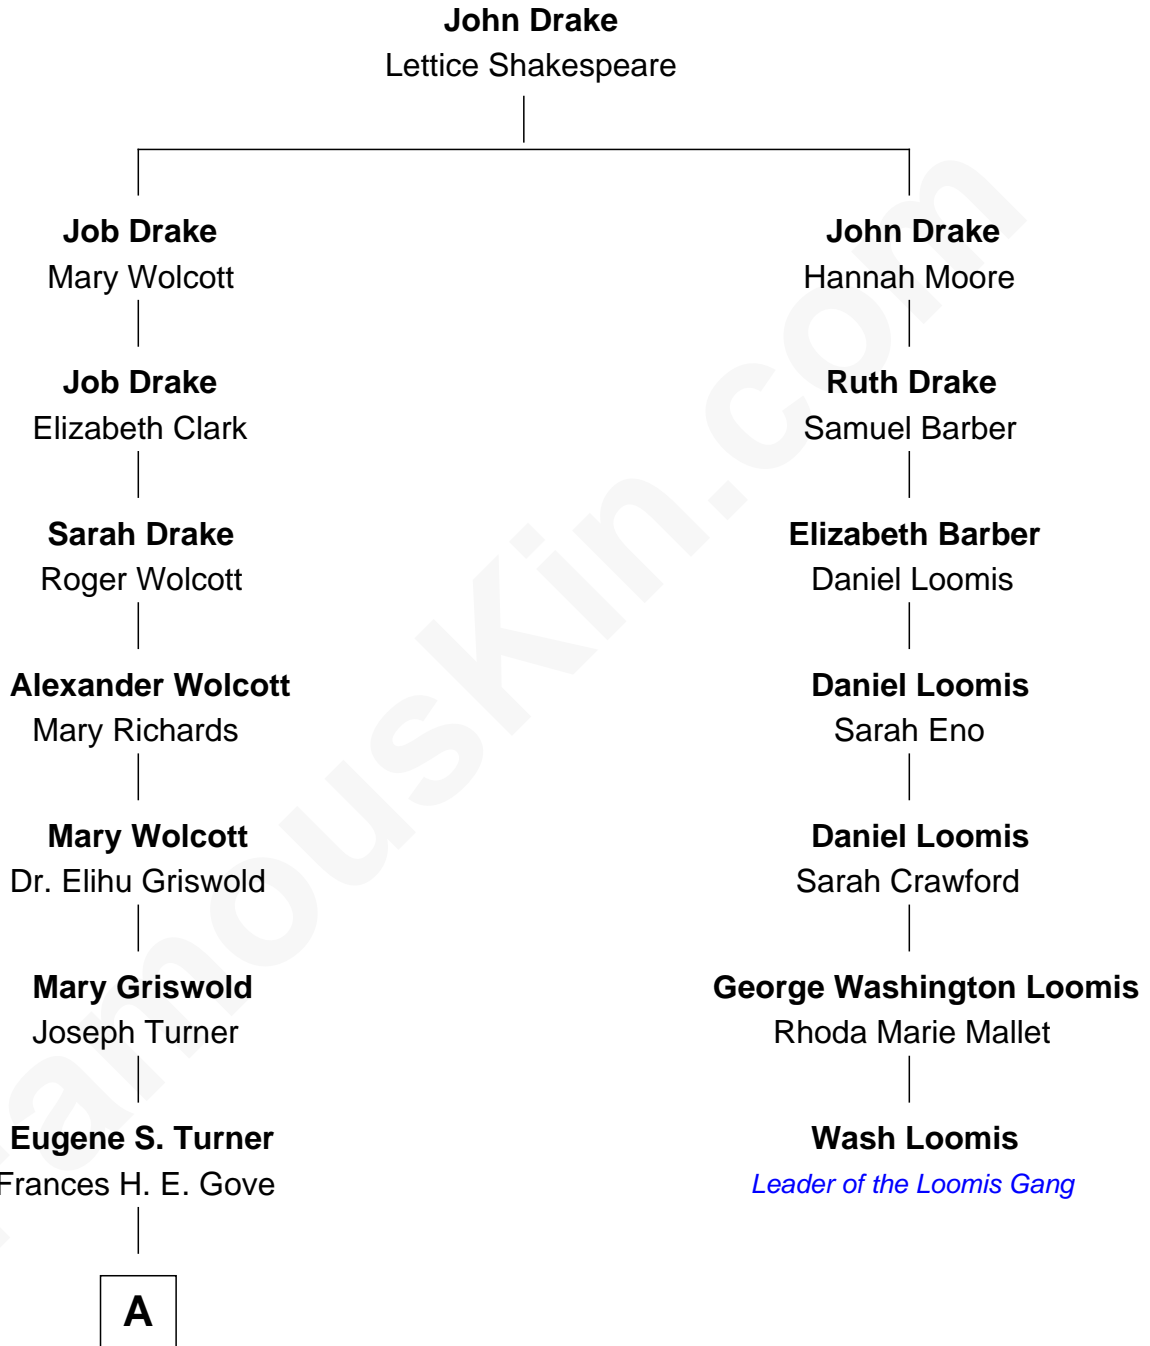

FamousKin.com Relationship Chart of

Ed Helms

TV and Movie Actor

6th cousin 5 times removed of

Wash Loomis

Leader of the Loomis Gang

A

|
Ione Turner

Walter Harold Wright

|
Inez Emeline Wright

George Pullen Jackson

|
Frances Helen Jackson

Fitzgerald Sale Parker

|
Pamela Ann Parker

John A. Helms

|
Ed Helms