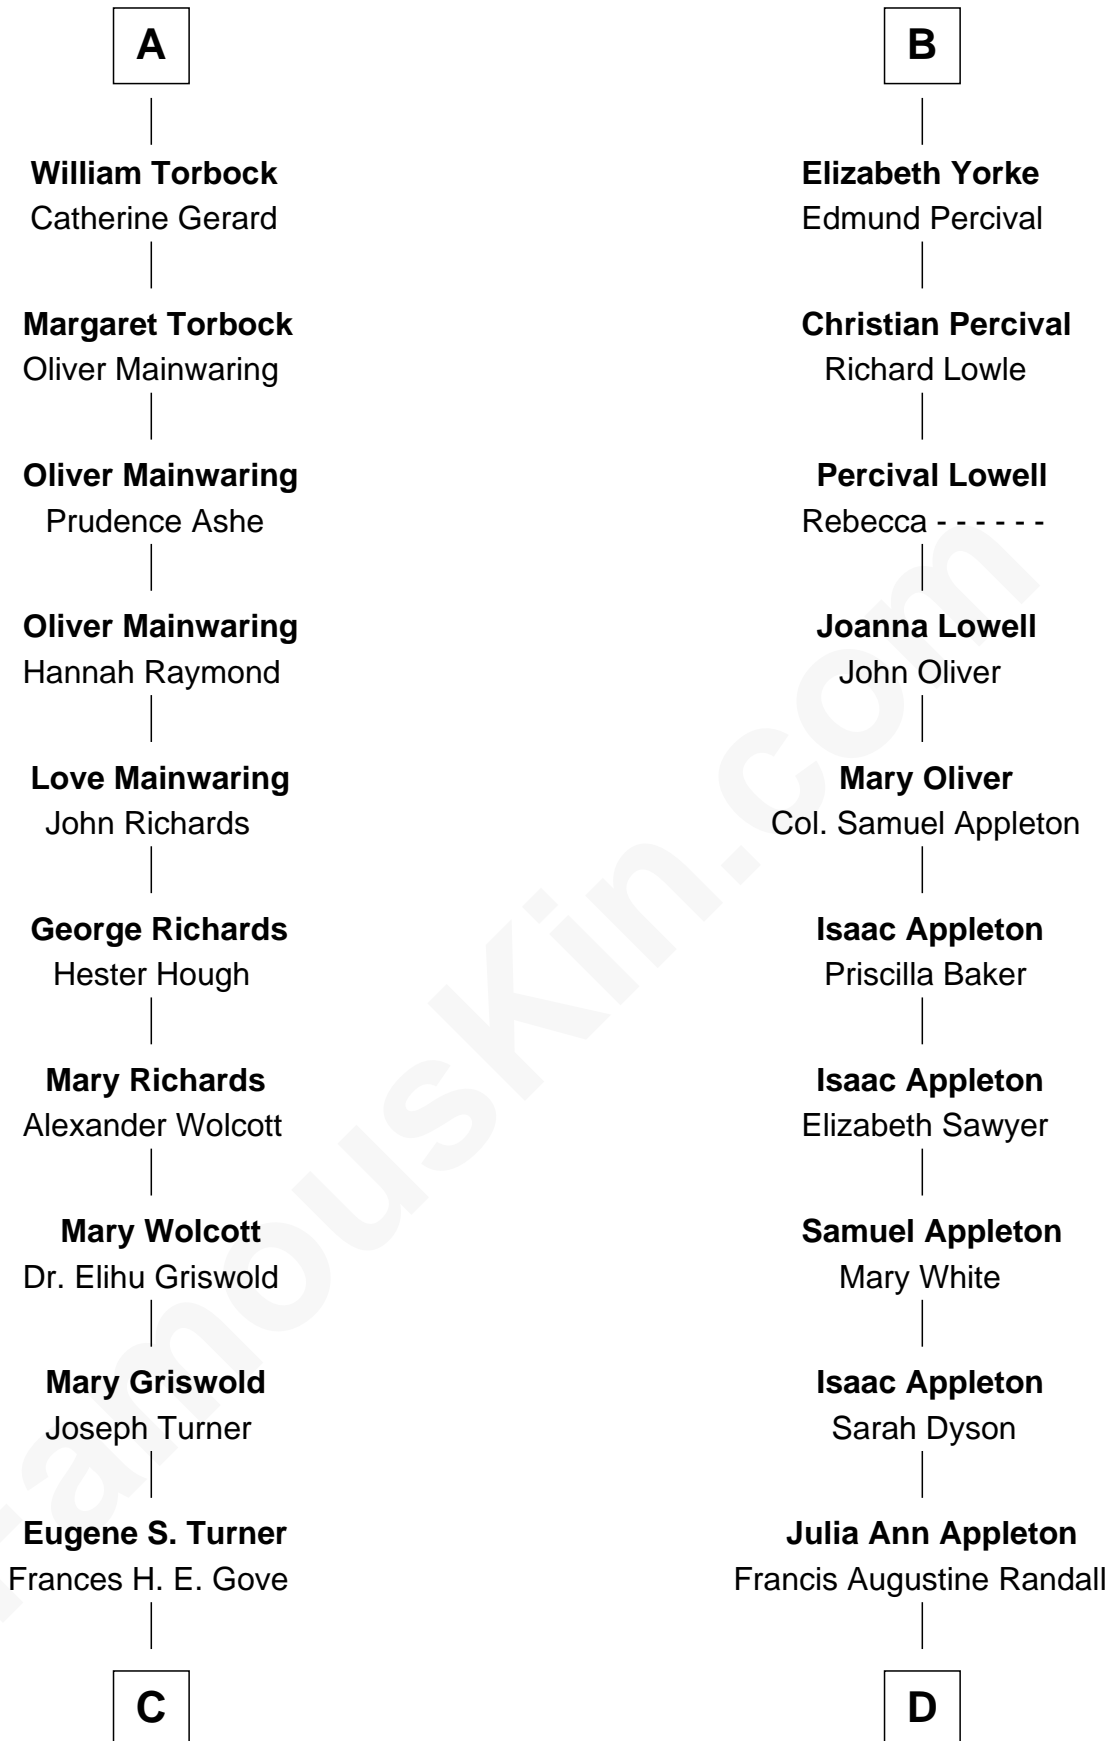

# FamousKin.com Relationship Chart of

**Ed Helms**

*TV and Movie Actor*

21st cousin of

**James Spader**

*TV and Movie Actor*

**Humphrey de Bohun**  
Elizabeth Plantagenet

**Sir William de Bohun**  
Elizabeth de Badlesmere

**Elizabeth de Bohun**  
Sir Richard Fitzalan

**Elizabeth Fitzalan**  
Sir Robert Goushill

**Joan Goushill**  
Sir Thomas Stanley

**Sir John Stanley**  
Elizabeth Weever

**Margery Stanley**  
Sir William Torbock

**Thomas Torbock**  
Elizabeth Moore

**A**

**Margaret de Bohun**  
Sir Hugh de Courtnay

**Elizabeth de Courtnay**  
Sir Andrew Luttrell

**Sir Hugh Luttrell**  
Catherine de Beaumont

**Sir John Luttrell**  
Margaret Touchet

**Sir James Luttrell**  
Elizabeth Courtnay

**Sir Hugh Luttrell**  
Margaret Hill

**Eleanor Luttrell**  
Roger Yorke

**B**

**C**

**Ione Turner**  
Walter Harold Wright

**Inez Emeline Wright**  
George Pullen Jackson