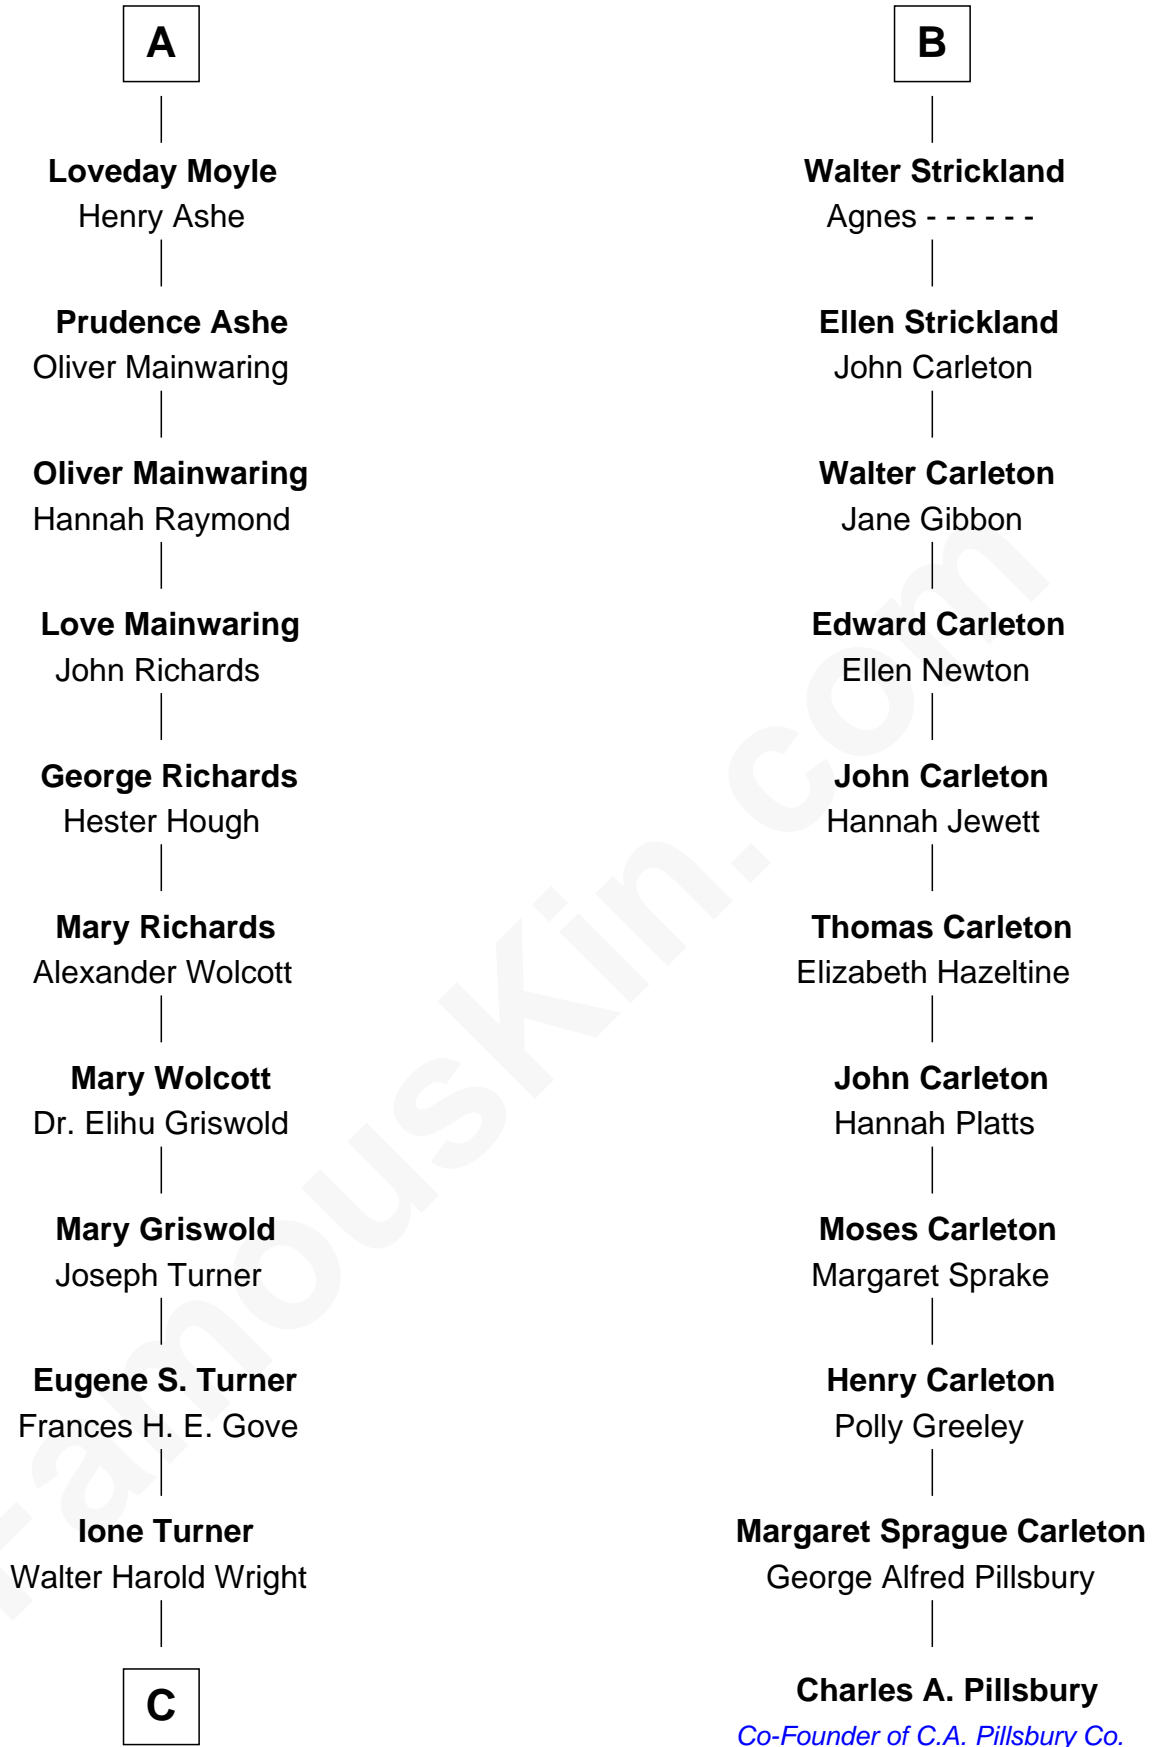

FamousKin.com

Relationship Chart of

Ed Helms

TV and Movie Actor

17th cousin 3 times removed of

Charles A. Pillsbury

Co-Founder of C.A. Pillsbury Co.

C

Inez Emeline Wright
George Pullen Jackson

Frances Helen Jackson
Fitzgerald Sale Parker

Pamela Ann Parker
John A. Helms

Ed Helms
TV and Movie Actor

FamousKin.com