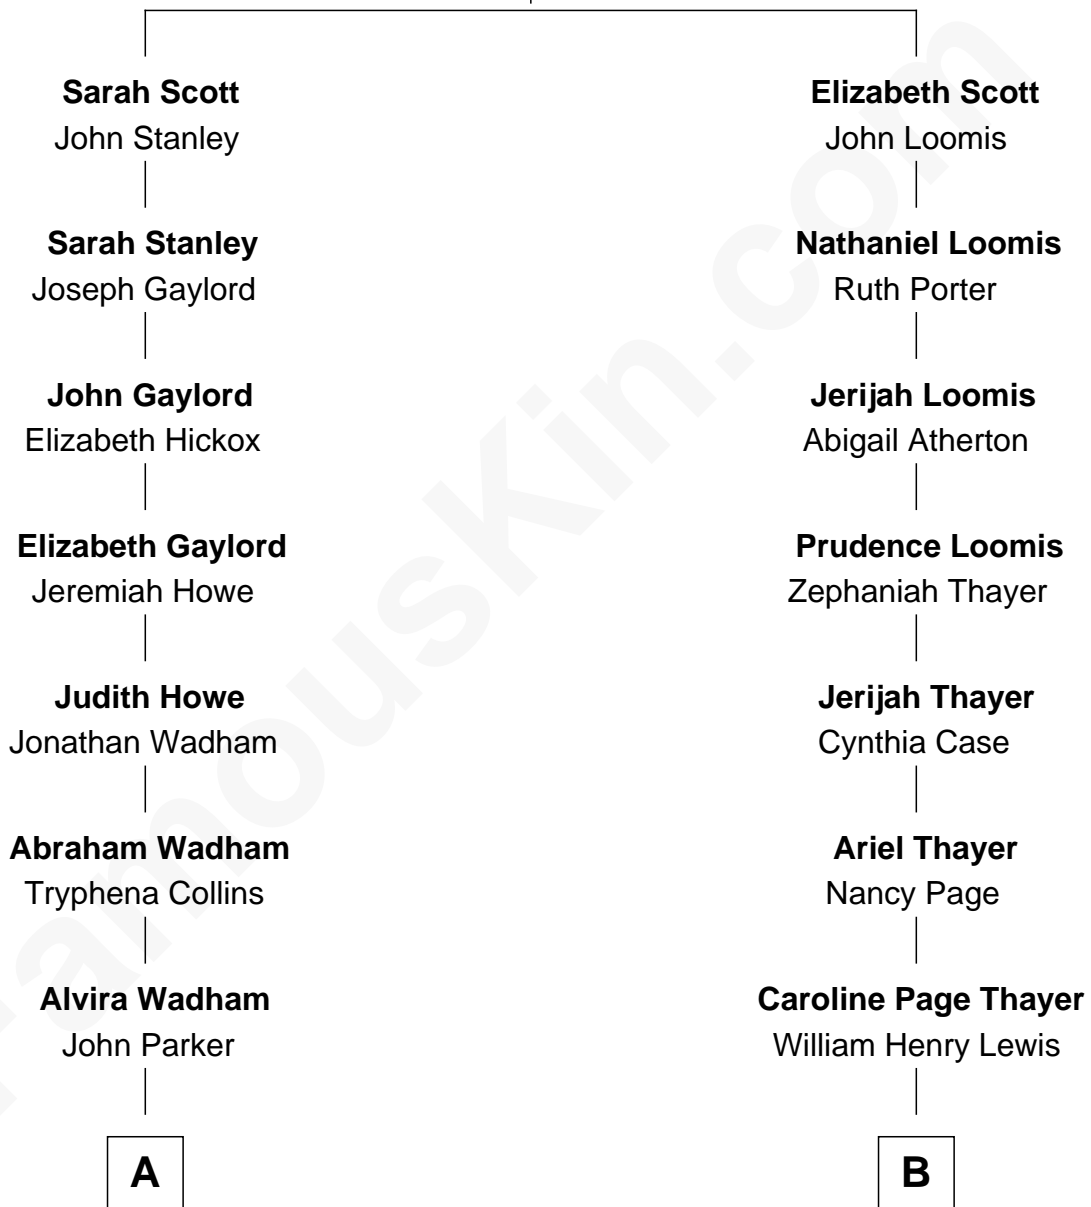

FamousKin.com Relationship Chart of

Ed Helms

TV and Movie Actor

10th cousin 1 time removed of

David Hyde Pierce

Stage, TV, and Movie Actor

Thomas Scott

Ann - - - - -

A

Bishop Linus Parker
Ellen Katherine Burruss

Fitzgerald Sale Parker
Lucy Irvine Paxton

Fitzgerald Sale Parker
Frances Helen Jackson

Pamela Ann Parker
John A. Helms

Ed Helms
TV and Movie Actor

B

Mary Annie Lewis
George W. Hyde

Helen E. Hyde
Arthur J. Pierce

George Hyde Pierce
Laura Marie Hughes

David Hyde Pierce
Stage, TV, and Movie Actor