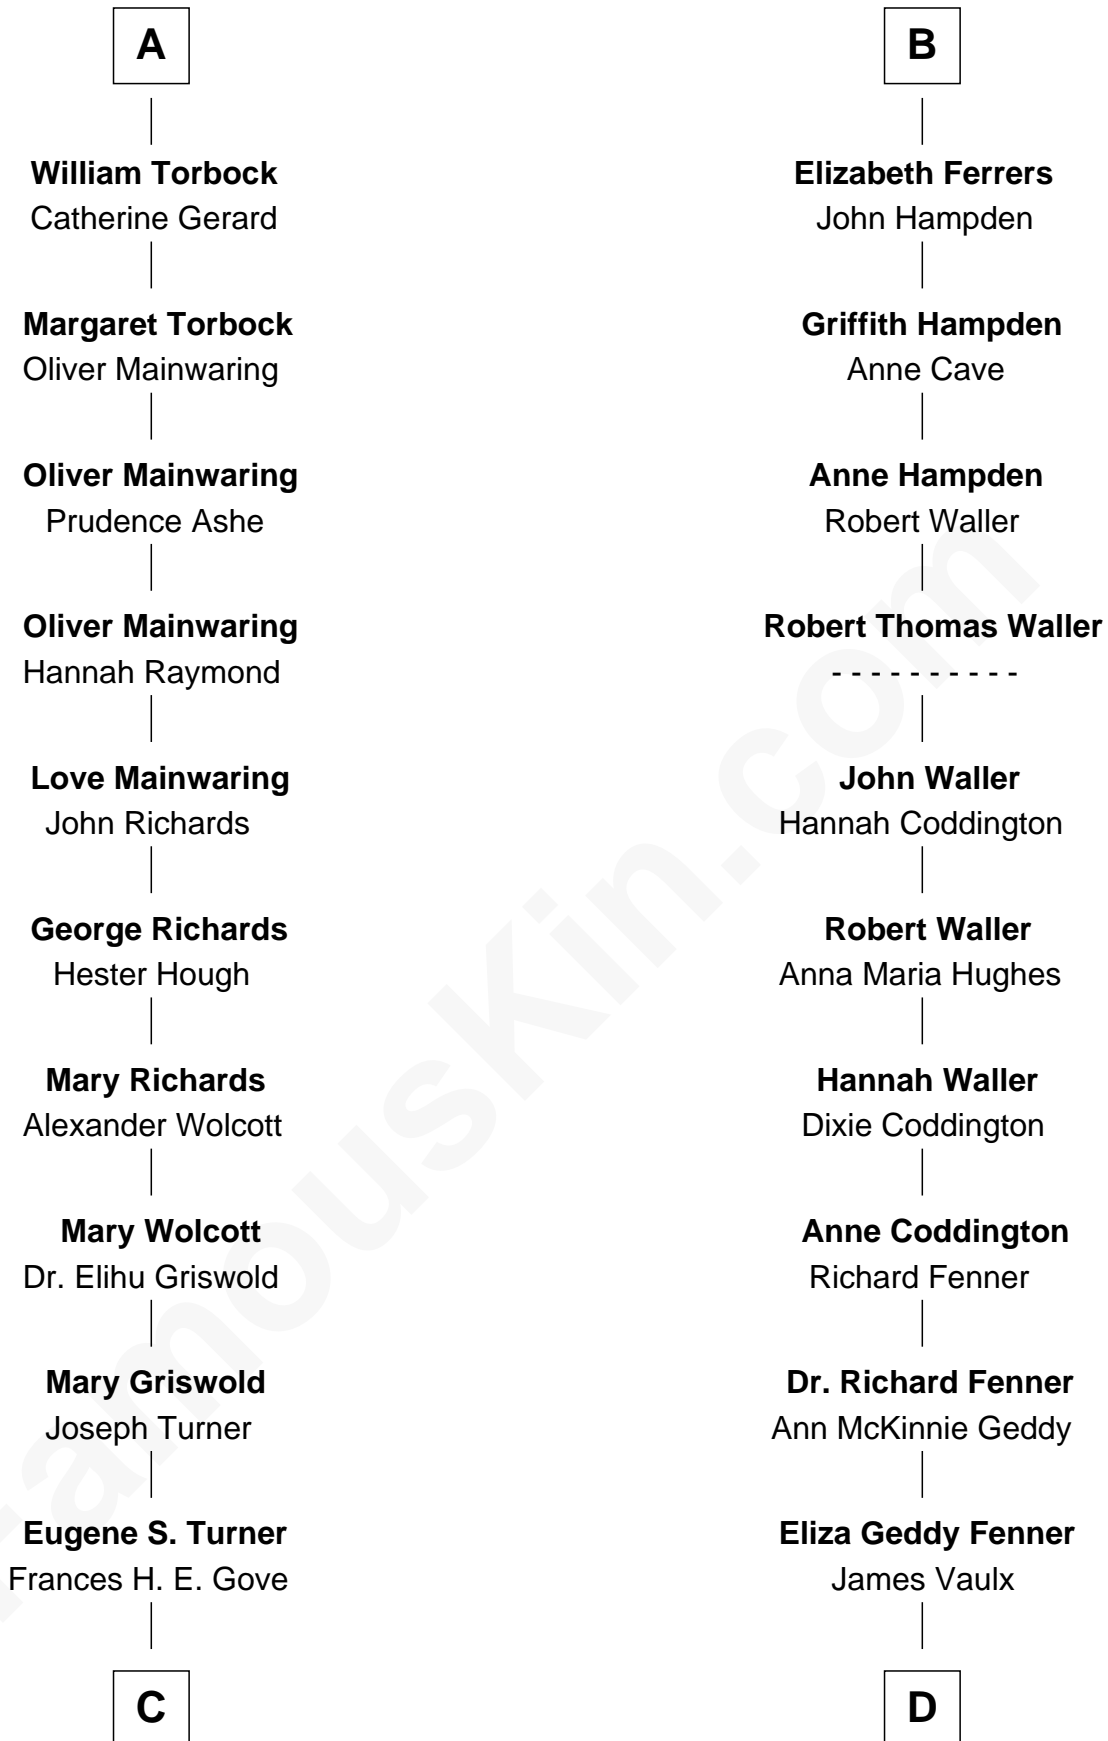

FamousKin.com Relationship Chart of

Ed Helms

TV and Movie Actor

20th cousin 1 time removed of

John McCain

U.S. Senator from Arizona

Bartholomew de Badlesmere

Margaret de Clare

Sir John Stanley

Elizabeth Weever

Margery Stanley

Sir William Torbock

Thomas Torbock

Elizabeth Moore

A

Margery de Badlesmere

Sir Thomas Ferrers

Sir Henry Ferrers

Margaret Heckstall

Sir Edward Ferrers

Constance Brome

B

C

Ione Turner
Walter Harold Wright