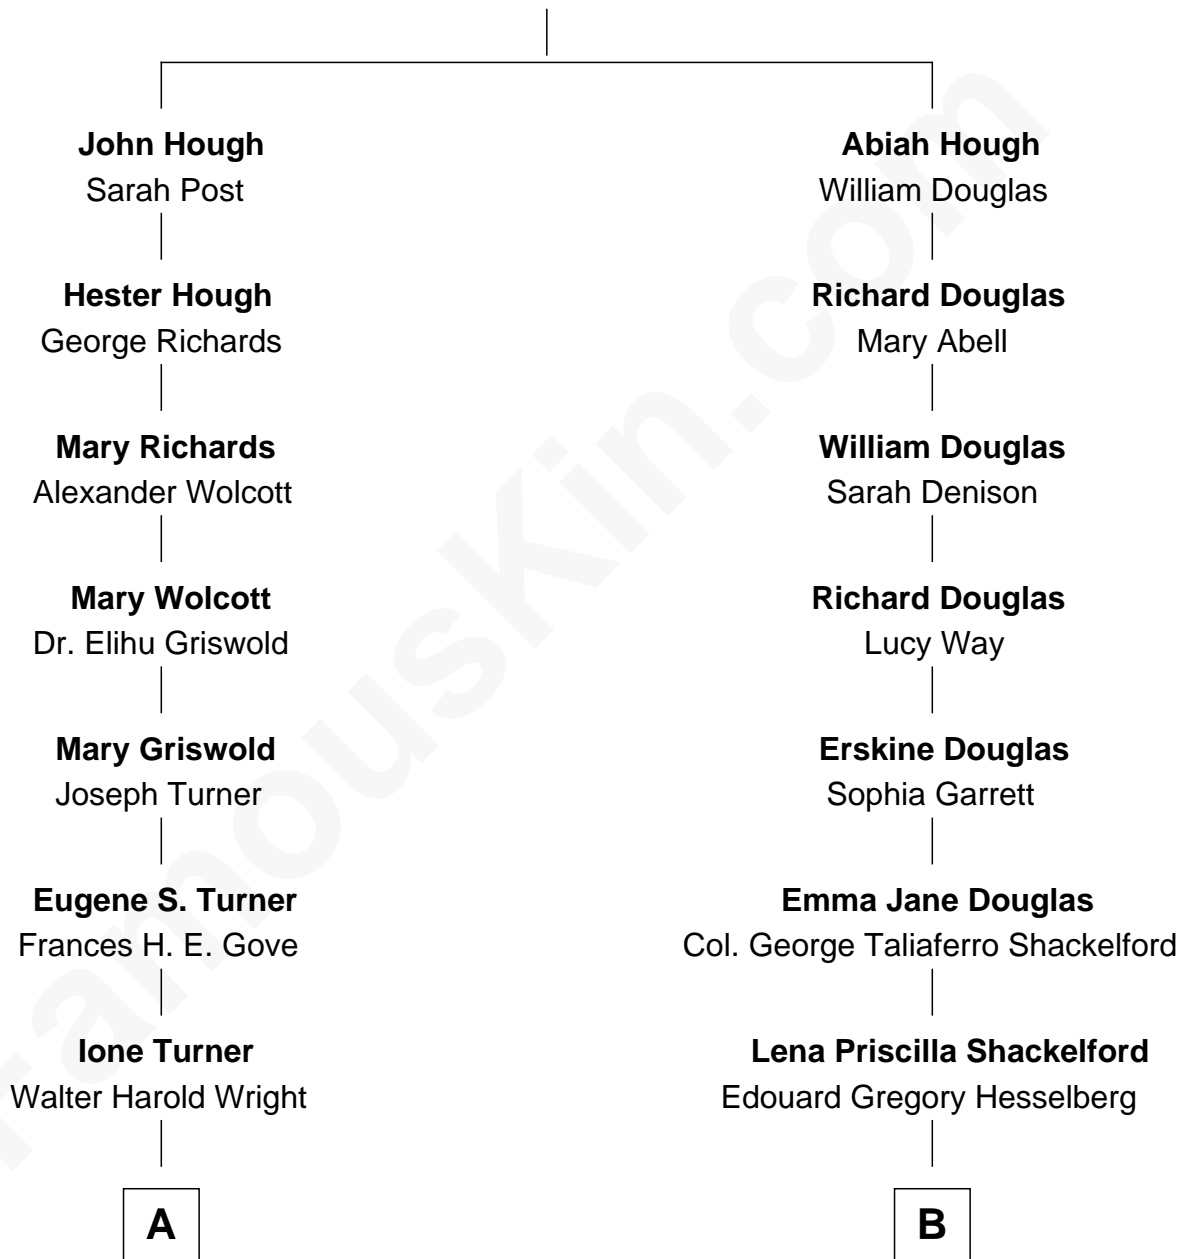

# FamousKin.com Relationship Chart of

**Ed Helms**

*TV and Movie Actor*

9th cousin 1 time removed of

**Illeana Douglas**

*TV and Movie Actress*

**William Hough**  
Sarah Calkins

**A**

**Inez Emeline Wright**  
George Pullen Jackson

**Frances Helen Jackson**  
Fitzgerald Sale Parker

**Pamela Ann Parker**  
John A. Helms

**Ed Helms**  
*TV and Movie Actor*

**B**

**Melvyn Edouard Hesselberg**  
Rosalind Hightower

**Gregory Hesselberg**  
Joan Georgescu

**Illeana Douglas**  
*TV and Movie Actress*