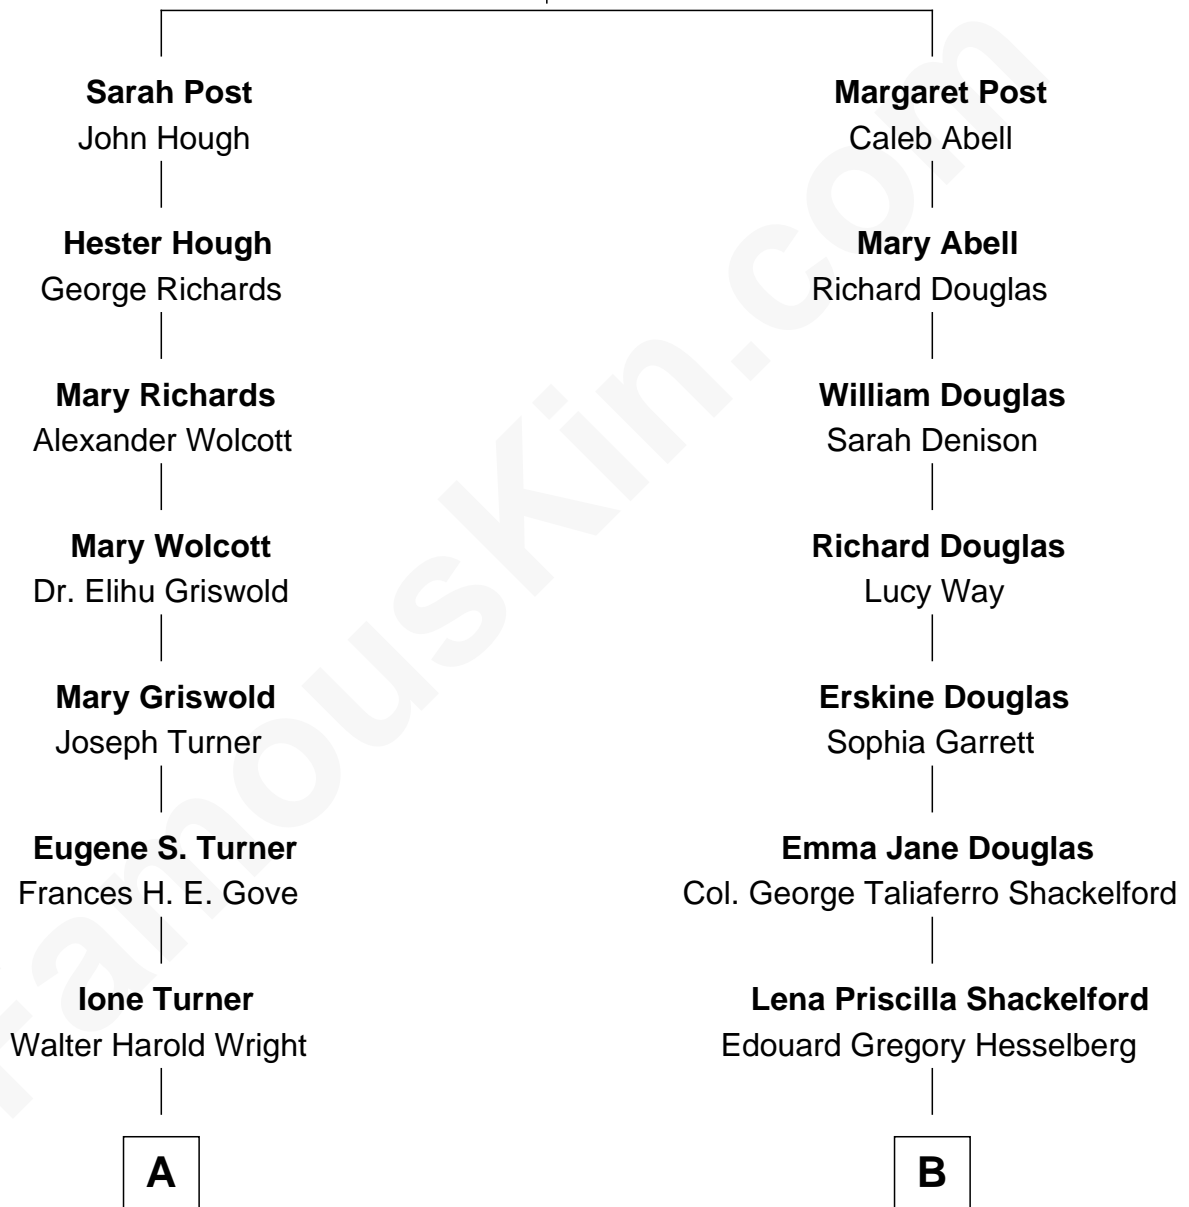

## Relationship Chart of

**Ed Helms**

*TV and Movie Actor*

9th cousin 1 time removed of

**Illeana Douglas**

*TV and Movie Actress*

**John Post**  
Hester Hyde

**A**