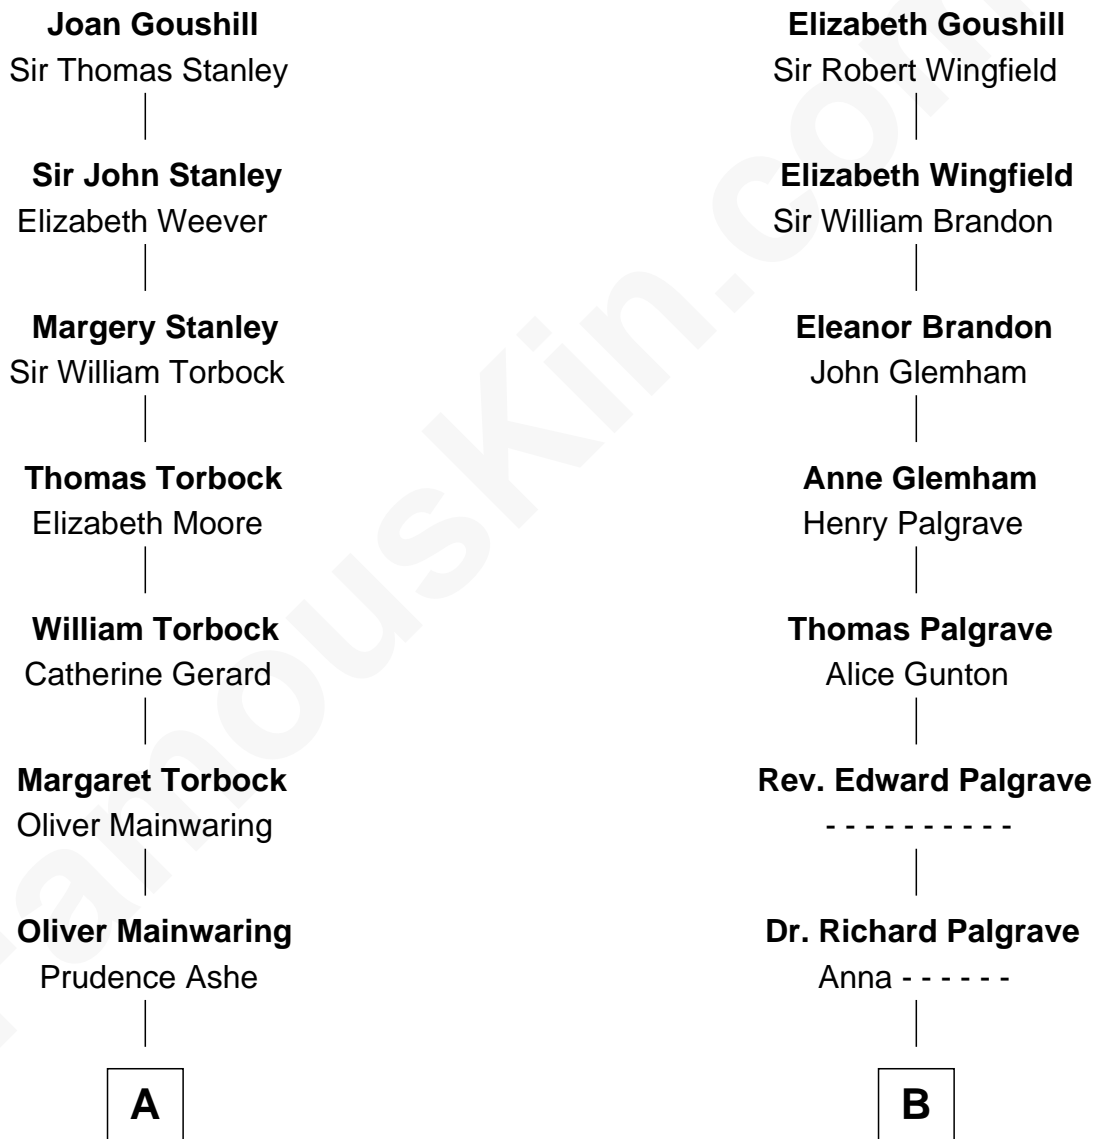

Sir Robert Goushill

Elizabeth Fitzalan