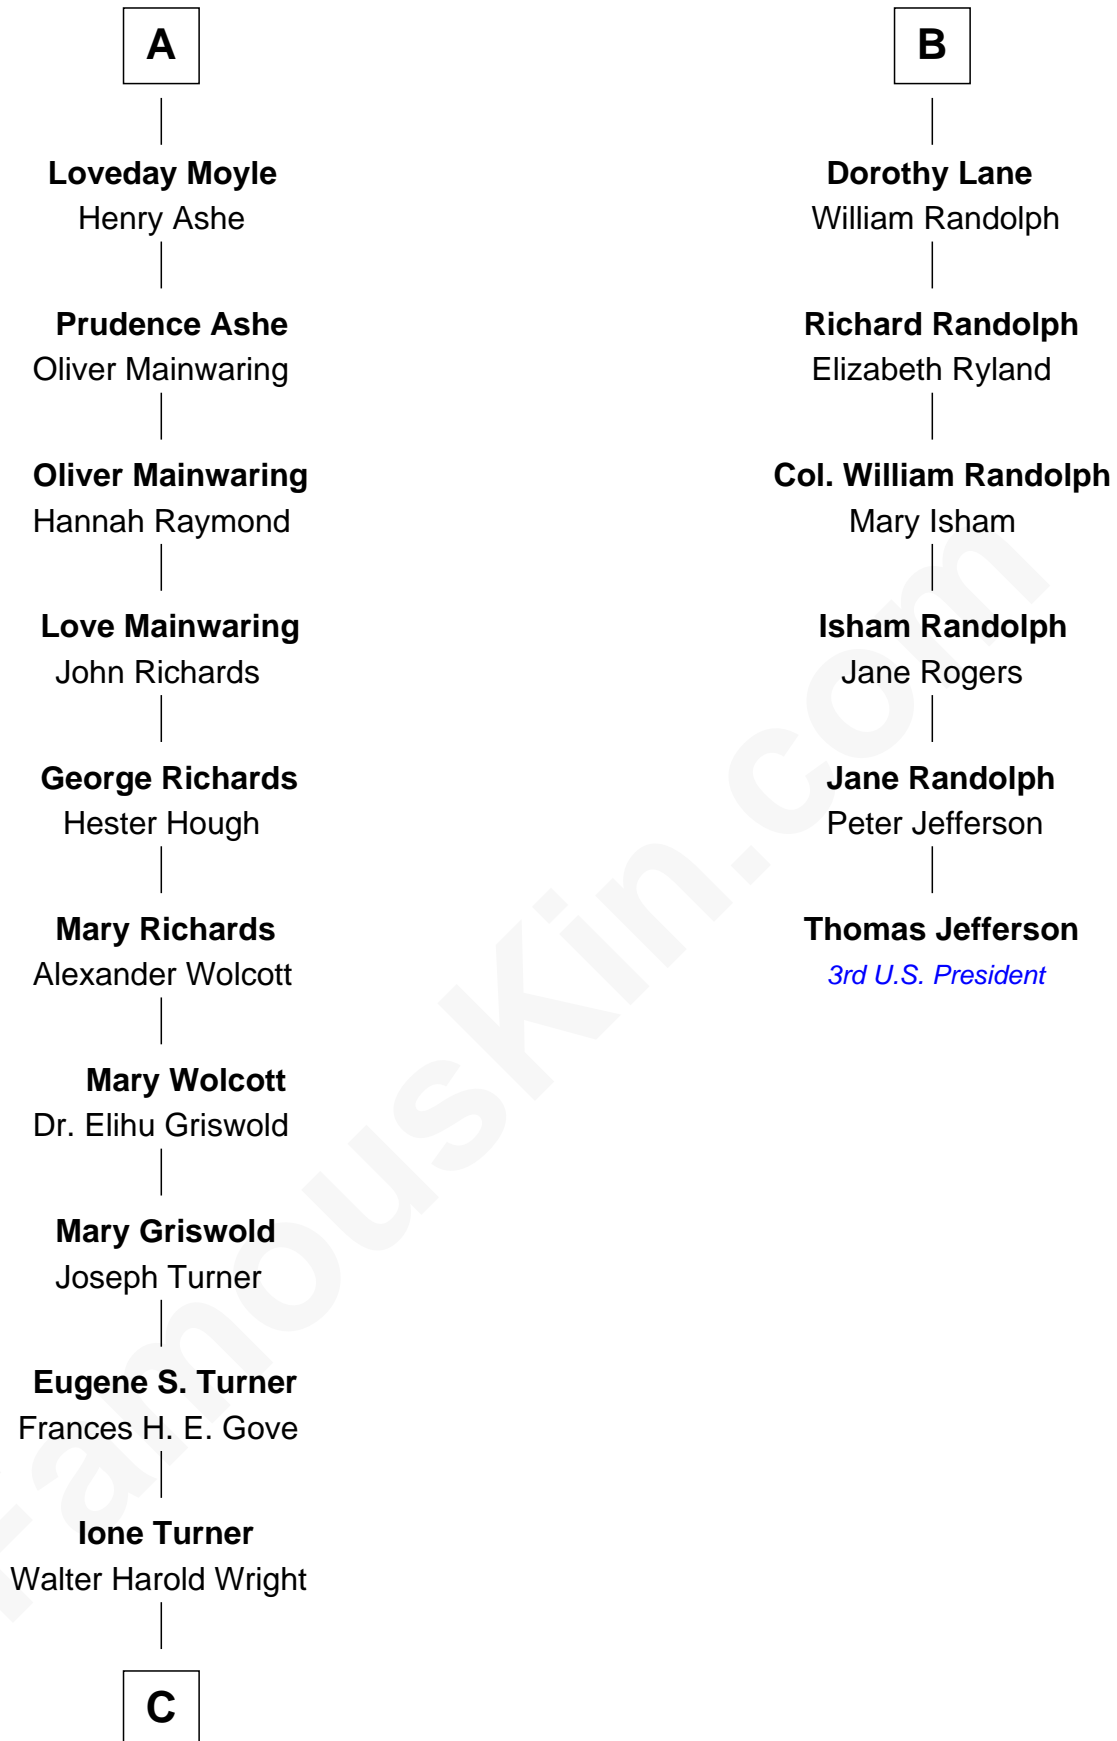

## Relationship Chart of

### Ed Helms

TV and Movie Actor

12th cousin 8 times removed of

### Thomas Jefferson

3rd U.S. President and Signer of the Declaration of Independence

**C**

**Inez Emeline Wright**  
George Pullen Jackson

**Frances Helen Jackson**  
Fitzgerald Sale Parker

**Pamela Ann Parker**  
John A. Helms