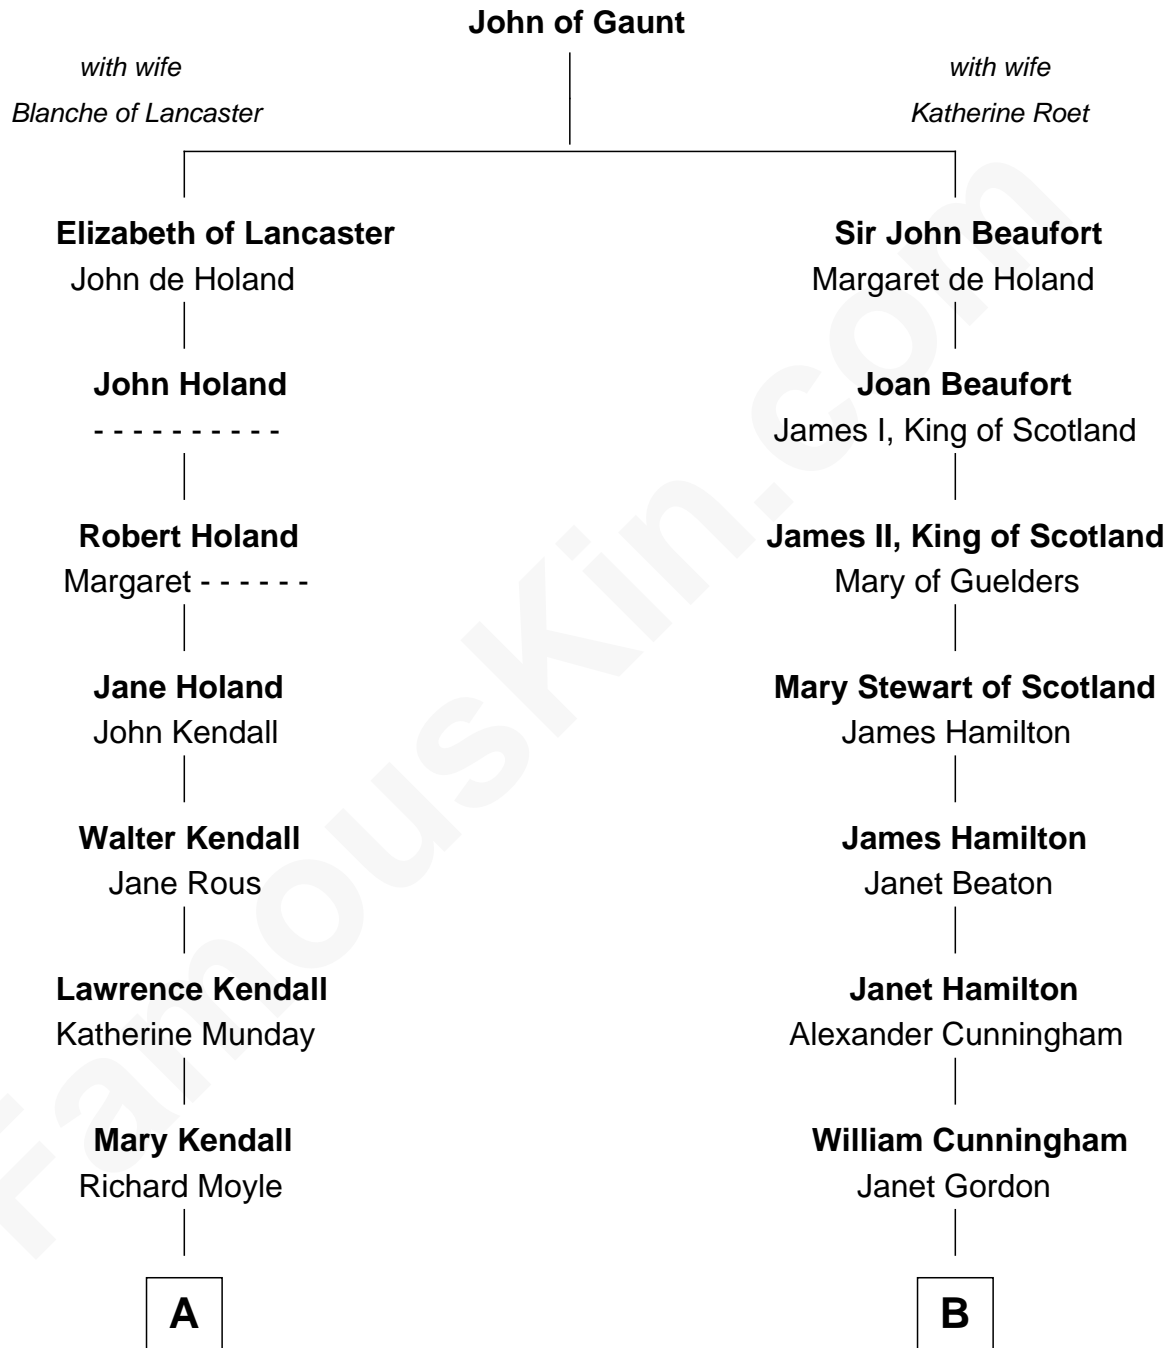

FamousKin.com

Relationship Chart of

Ed Helms

TV and Movie Actor

14th cousin 6 times removed of

Alexander Hamilton

1st U.S. Secretary of the Treasury

A

Loveday Moyle
Henry Ashe

Prudence Ashe
Oliver Mainwaring

Oliver Mainwaring
Hannah Raymond

Love Mainwaring
John Richards

George Richards
Hester Hough

Mary Richards
Alexander Wolcott

Mary Wolcott
Dr. Elihu Griswold