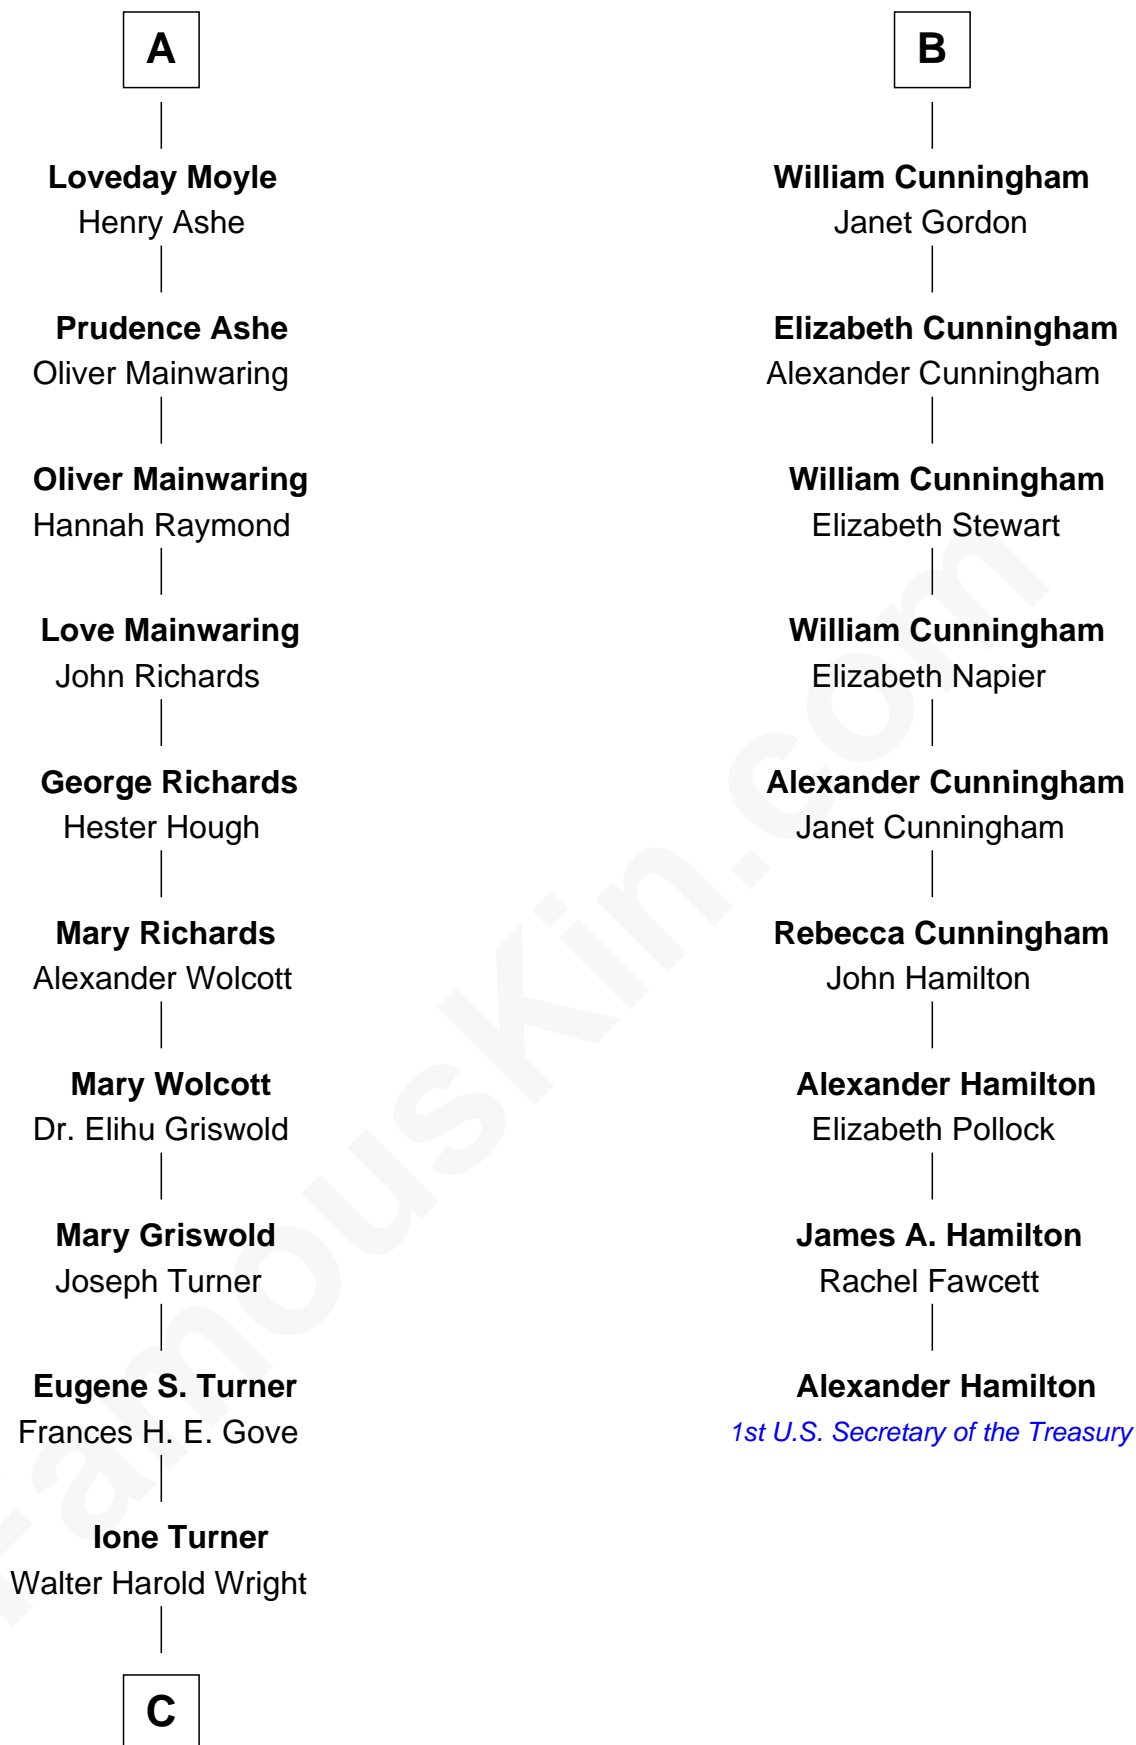

## Relationship Chart of

### Ed Helms

*TV and Movie Actor*

15th cousin 5 times removed of

### Alexander Hamilton

*1st U.S. Secretary of the Treasury*

**C**

**Inez Emeline Wright**  
George Pullen Jackson

**Frances Helen Jackson**  
Fitzgerald Sale Parker

**Pamela Ann Parker**  
John A. Helms

**Ed Helms**  
*TV and Movie Actor*