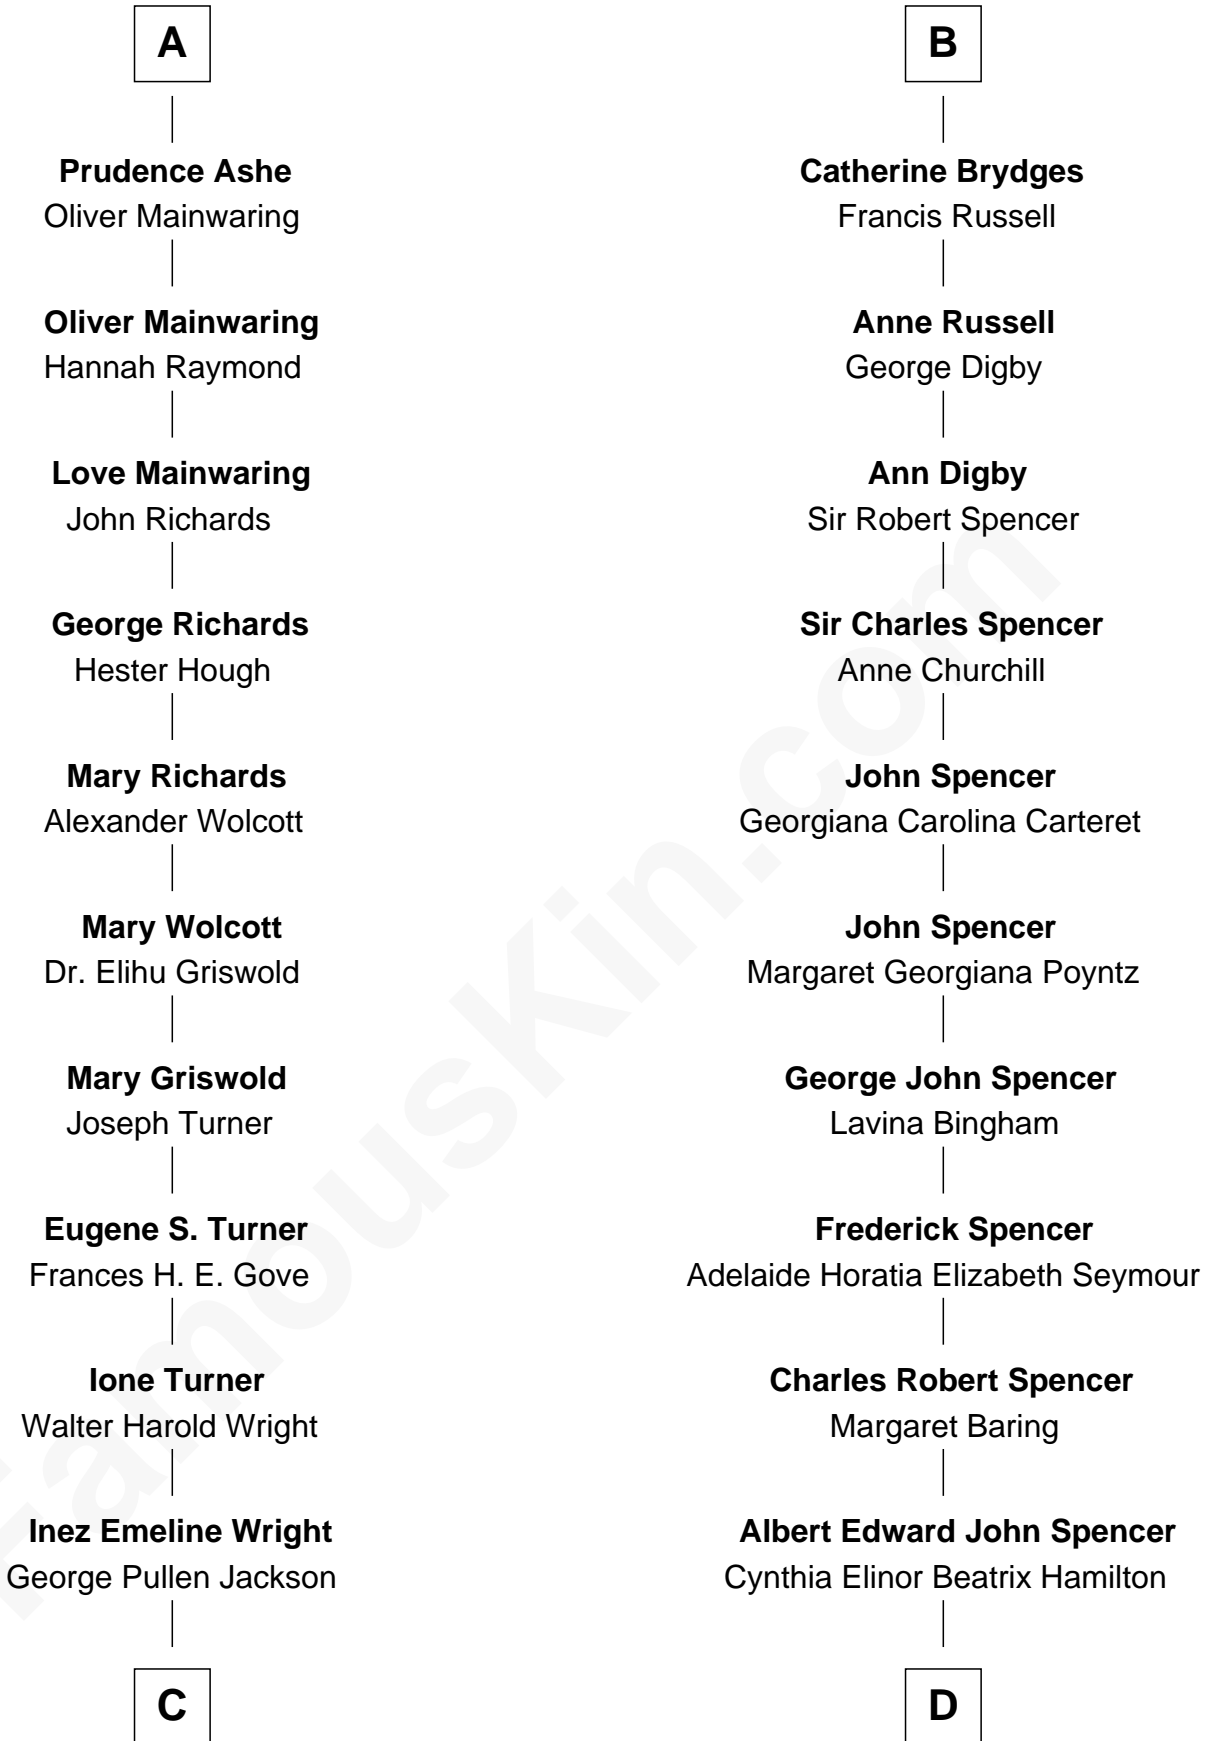

FamousKin.com Relationship Chart of

Ed Helms

TV and Movie Actor

18th cousin 1 time removed of

Princess Diana

Princess of Wales

John de Holand
Elizabeth of Lancaster

C

Frances Helen Jackson

Fitzgerald Sale Parker

Pamela Ann Parker

John A. Helms

Ed Helms

TV and Movie Actor

D

Edward John Spencer