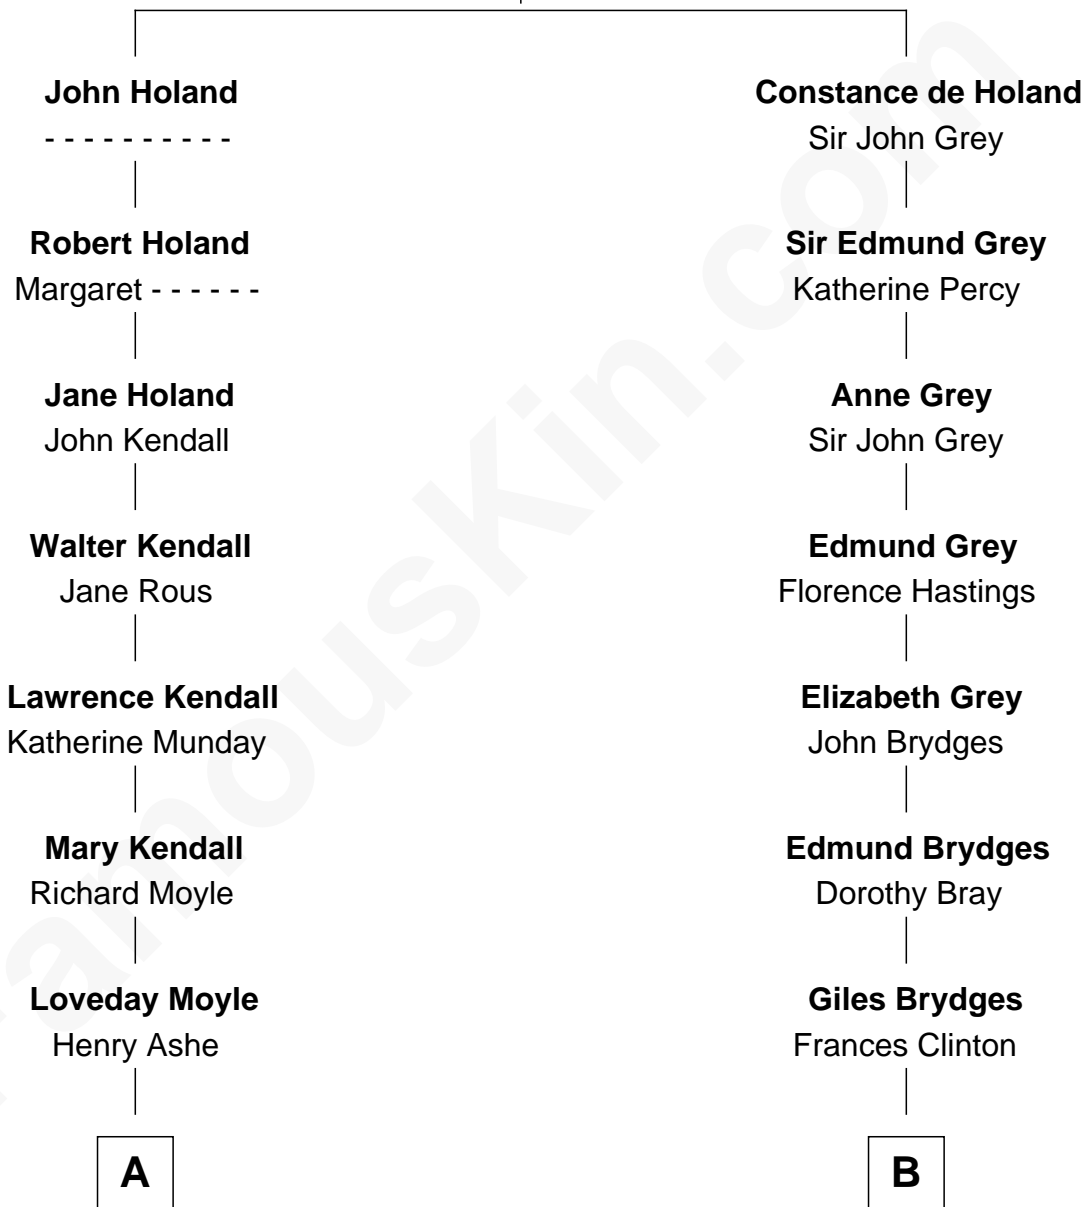

FamousKin.com Relationship Chart of

Ed Helms

TV and Movie Actor

18th cousin 1 time removed of

Princess Diana

Princess of Wales

John de Holand
Elizabeth of Lancaster

C

Frances Helen Jackson

Fitzgerald Sale Parker

Pamela Ann Parker

John A. Helms

Ed Helms

TV and Movie Actor

D

Edward John Spencer

Frances Ruth Burke Roche

Princess Diana

Princess of Wales

FamousKin.com