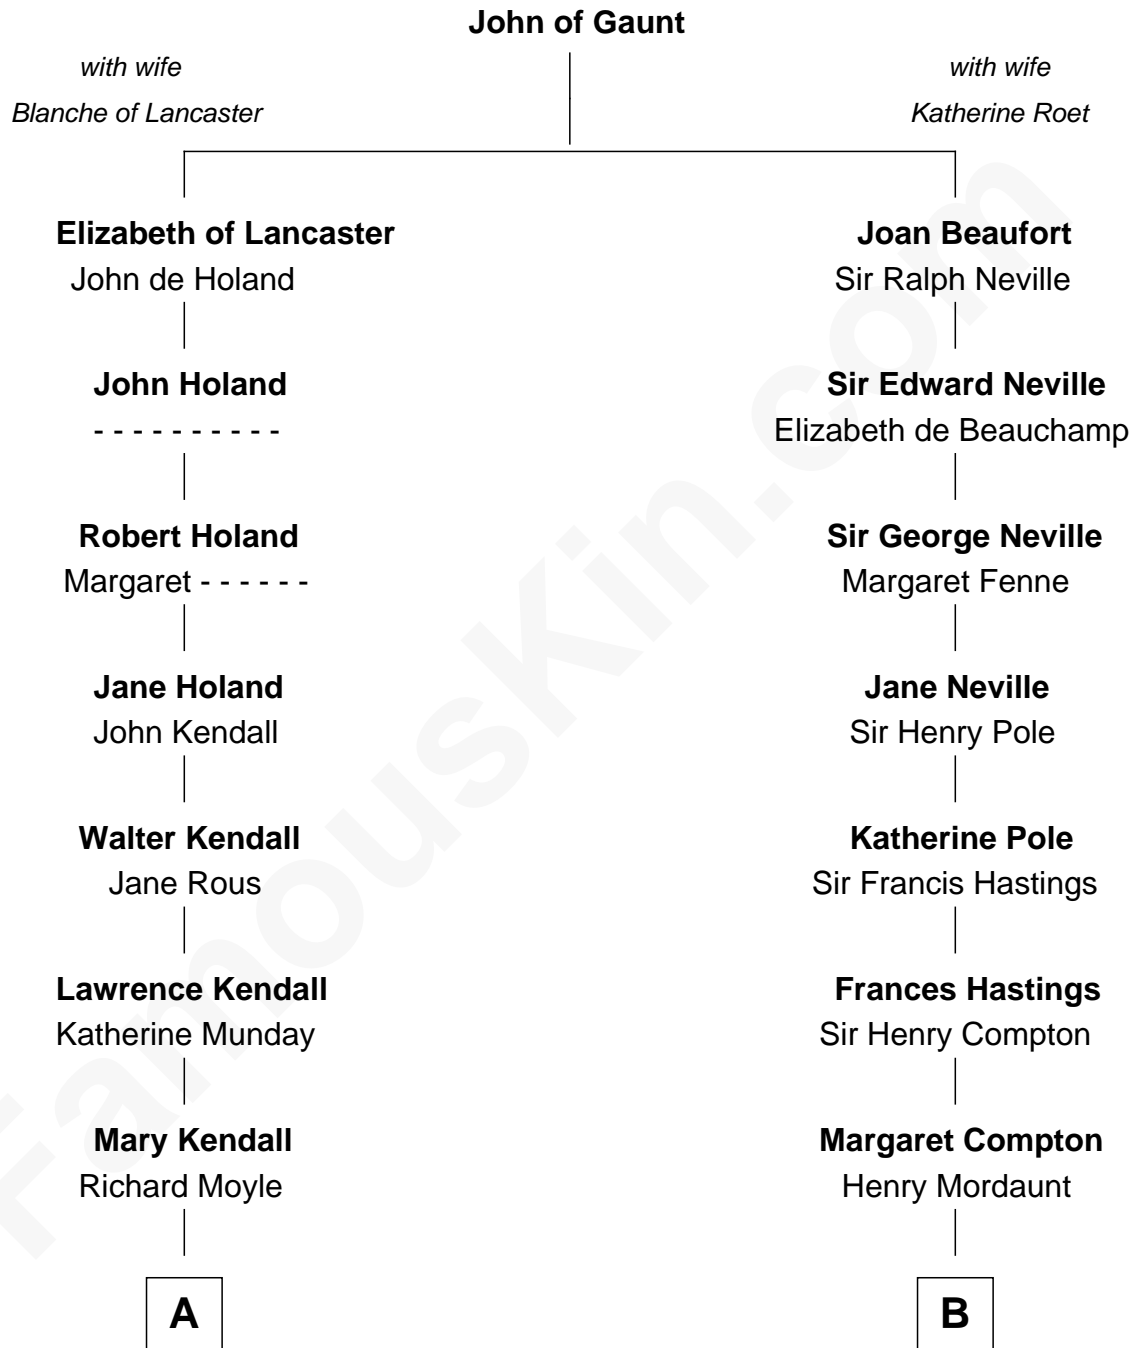

# FamousKin.com Relationship Chart of

**Ed Helms**

*TV and Movie Actor*

17th cousin 3 times removed of

**Princess Diana**

*Princess of Wales*

**C**

**Inez Emeline Wright**  
George Pullen Jackson

**Frances Helen Jackson**  
Fitzgerald Sale Parker

**Pamela Ann Parker**  
John A. Helms

**Ed Helms**  
*TV and Movie Actor*

FamousKin.com